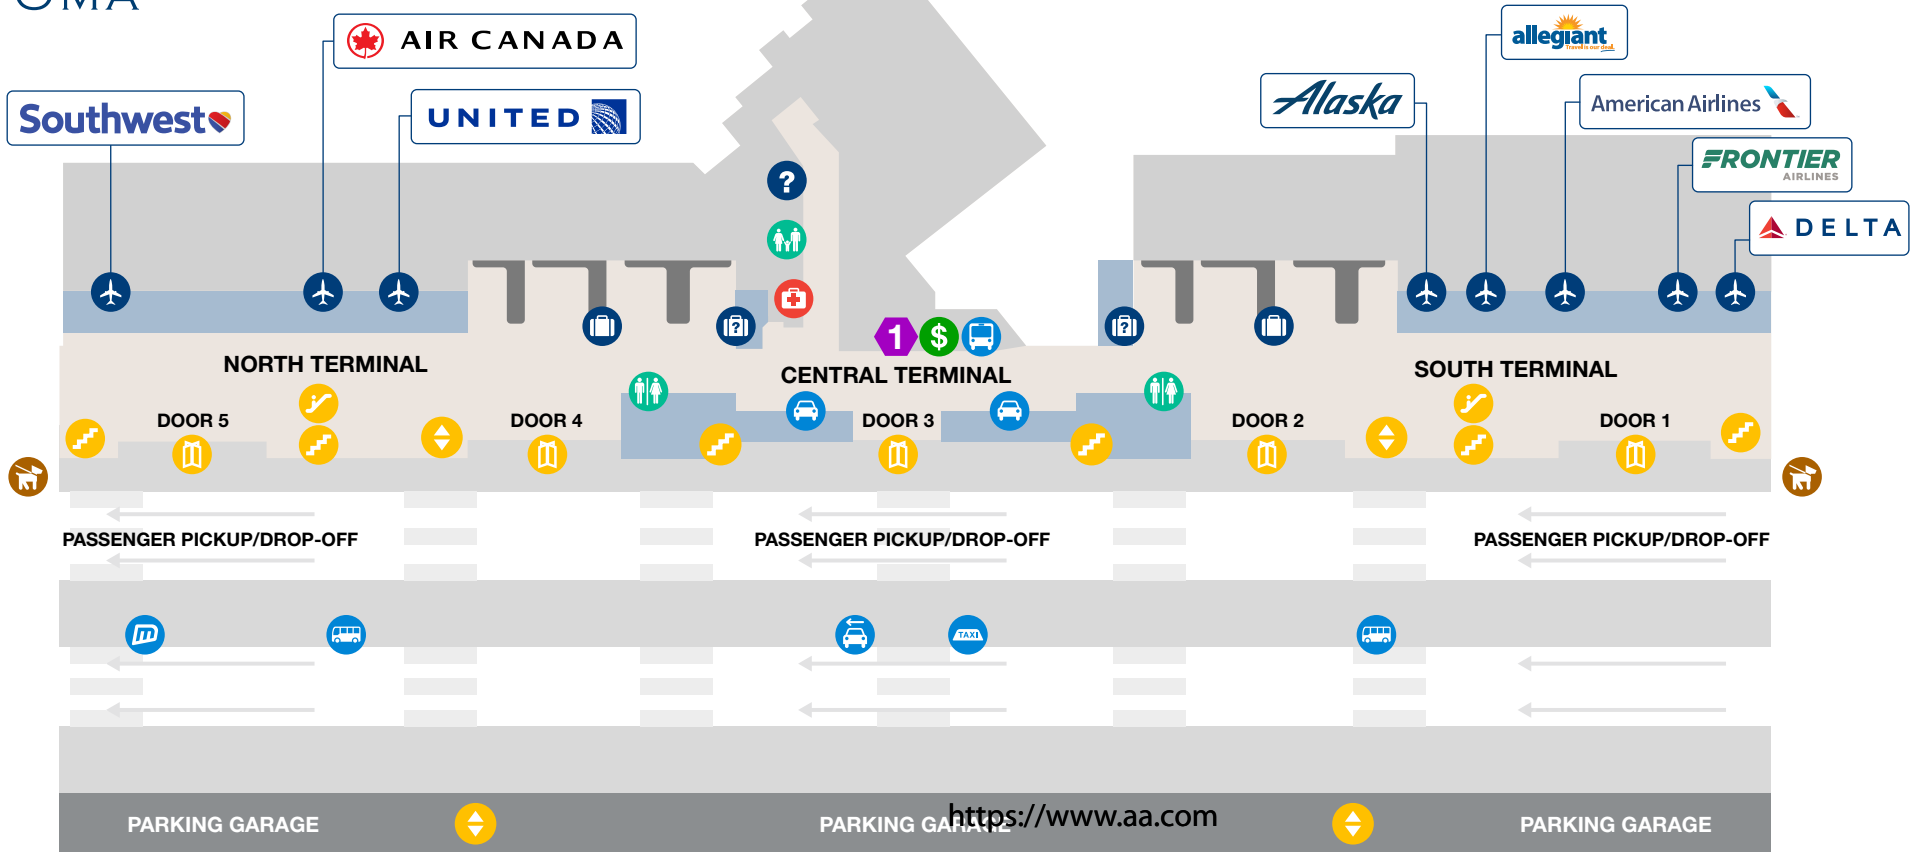

EPPLEY AIRFIELD: PROPERTY OVERVIEW

AIRLINES, SERVICES & AMENITIES

TRANSPORTATION

FOOD & BEVERAGE

- | | | | | |
|---|--|--|--|--|
|  Airline Ticket Counters |  Restrooms |  Stairs |  Vehicle Rentals |  Simply Scrumptious Snack Bar |
|  Baggage Claim |  Family Restroom |  Escalators |  Ground Transportation Center | |
|  Baggage Claim Offices |  Wells Fargo Bank & ATM |  Elevators |  Metro Bus | |
|  Lost and Found |  Service Animal Relief |  Main Entrances |  ABM Parking Shuttle | |
| |  First Aid Room | |  Rental Car Shuttle | |
| | | |  Taxi | |

EPPLEY AIRFIELD: UPPER LEVEL

AIRLINES, SERVICES & AMENITIES

- Airline Gates
- Security Checkpoint
- Wells Fargo ATM
- Shoe Shine
- Eppley Conference Center
- Restrooms
- Mother's Room
- Stairs
- Escalators
- Elevators

FOOD & BEVERAGE

- 1** Concourse B
North Hangar, Scooter's Coffee, Godfather's Pizza, Eat-Fit-Go
- 2** Pauli's Lounge
- 3** North Food Court
KFC, Taco Bell, Salads To Go, Hangar Express, Godfather's Pizza, Blimpie
- 4** Pints-Flights-Bites

- 5** South Food Court
A&W, Godfather's Pizza, Blimpie
- 6** Concourse A
Kracky McGee's

GIFTS & SHOPPING

- 1** Hudson News/Gifts
- 2** Omaha Steaks
- 3** Gallery Eppley by Hudson
- 4** Hudson Booksellers