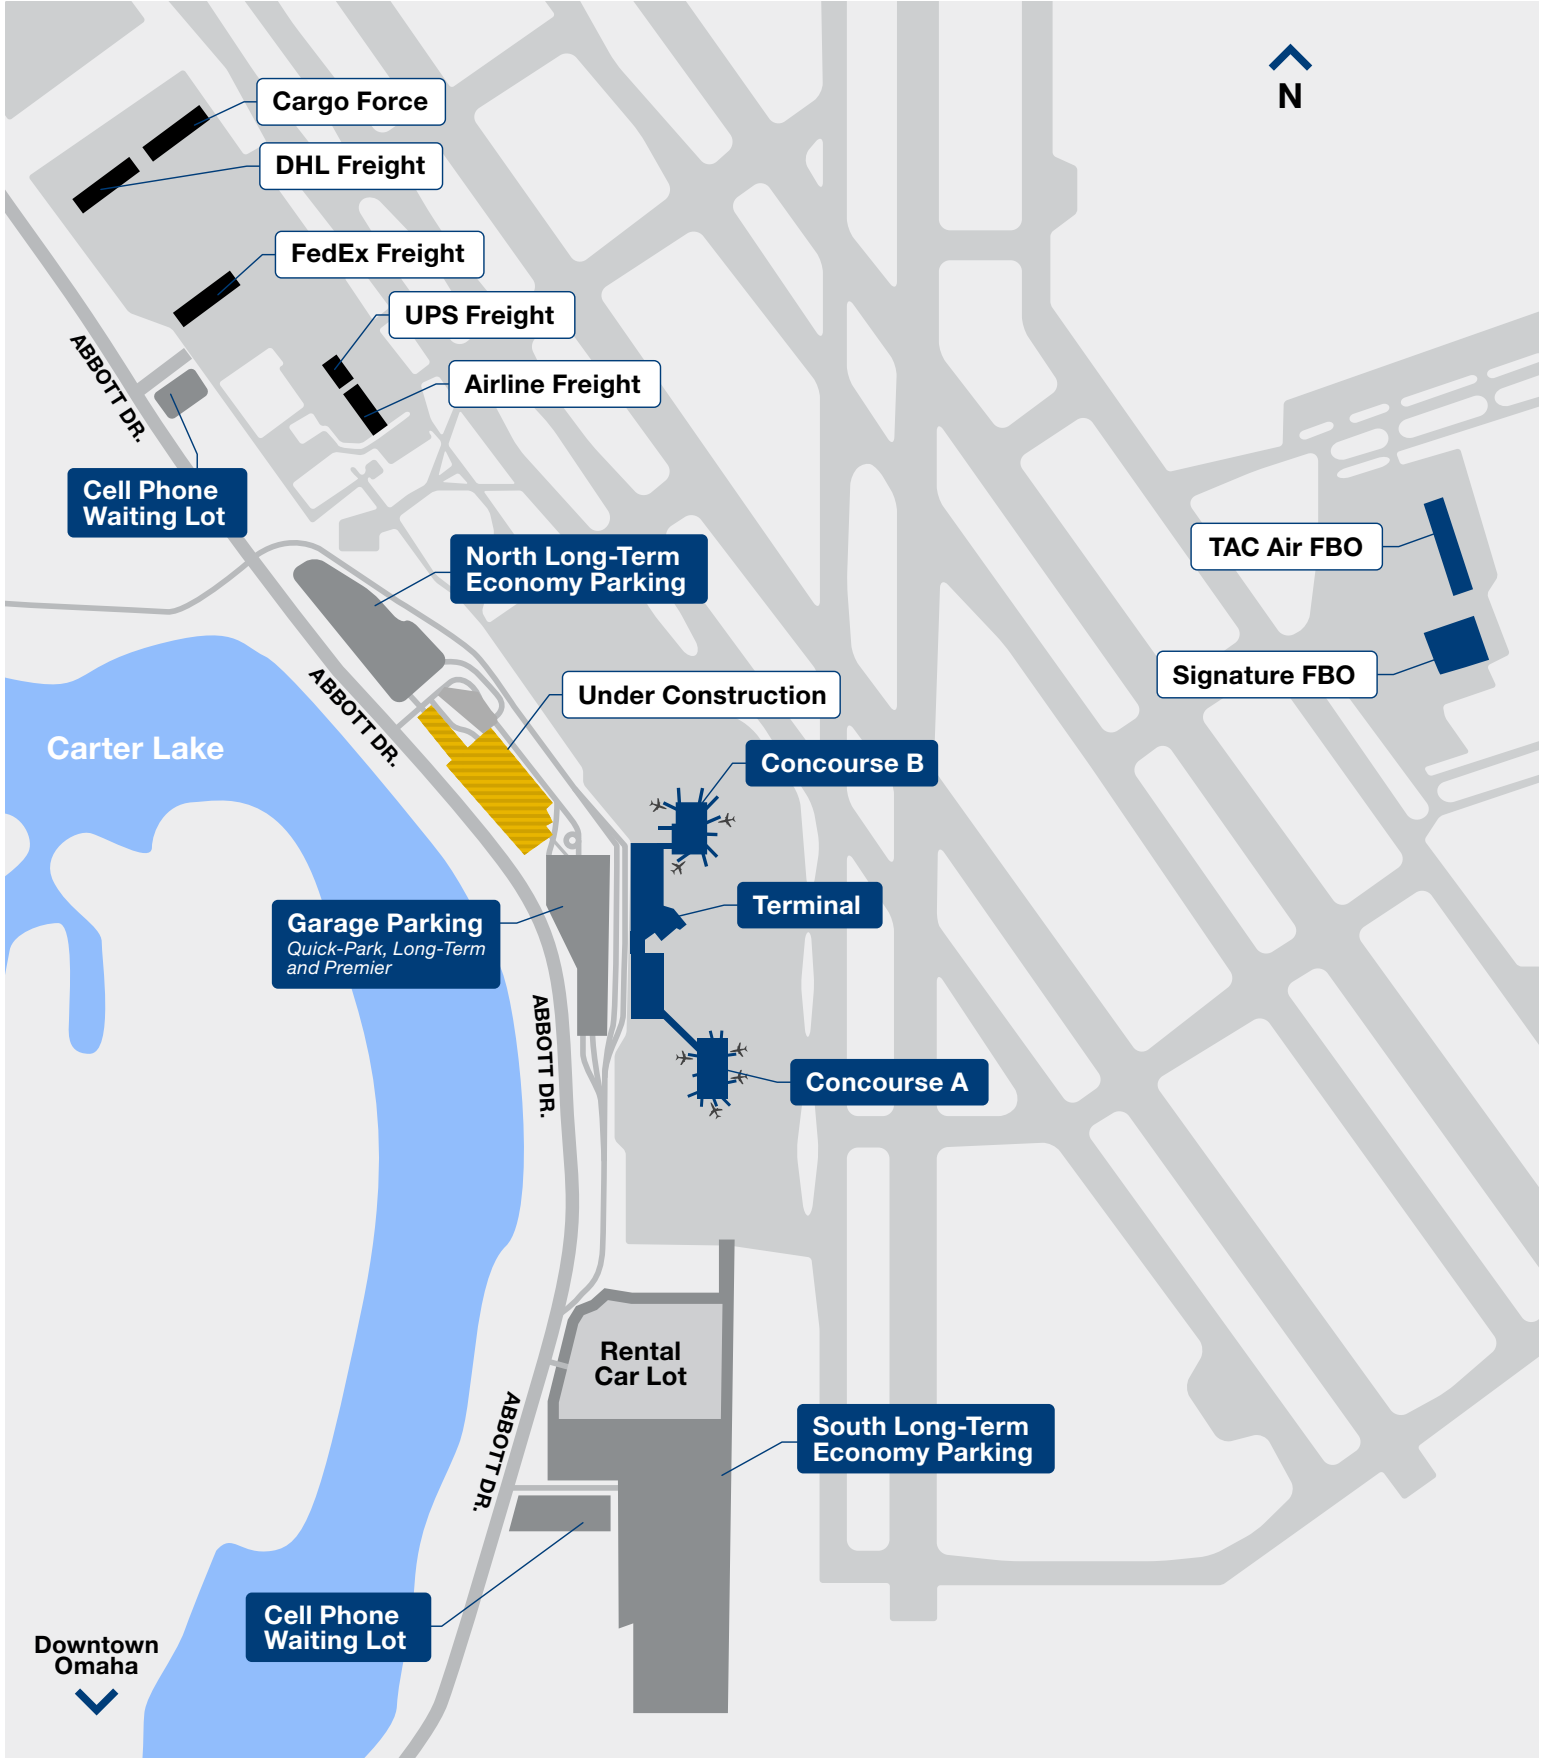

EPPLEY AIRFIELD: PROPERTY OVERVIEW

AIRLINES, SERVICES & AMENITIES

TRANSPORTATION

FOOD & BEVERAGE

- | | | | | |
|---|--|--|--|--|
|  Airline Ticket Counters |  Restrooms |  Stairs |  Vehicle Rentals |  Simply Scrumptious Snack Bar |
|  Baggage Claim |  Family Restroom |  Escalators |  Ground Transportation Center | |
|  Baggage Claim Offices |  Wells Fargo Bank & ATM |  Elevators |  Metro Bus | |
|  Lost and Found |  Service Animal Relief |  Main Entrances |  ABM Parking Shuttle | |
| |  First Aid Room | |  Rental Car Shuttle | |
| | | |  Taxi | |

EPPLEY AIRFIELD: UPPER LEVEL

AIRLINES, SERVICES & AMENITIES

- Airline Gates
- Security Checkpoint
- Wells Fargo ATM
- Shoe Shine
- Eppley Conference Center
- Restrooms
- Mother's Room
- Stairs
- Escalators
- Elevators

FOOD & BEVERAGE

- 1** Concourse B
North Hangar, Scooter's Coffee, Godfather's Pizza, Eat-Fit-Go
- 2** Pauli's Lounge
- 3** North Food Court
KFC, Taco Bell, Salads To Go, Hangar Express, Godfather's Pizza, Blimpie
- 4** Pints-Flights-Bites

- 5** South Food Court
A&W, Godfather's Pizza, Blimpie
- 6** Concourse A
Kracky McGee's

GIFTS & SHOPPING

- 1** Hudson News/Gifts
- 2** Omaha Steaks
- 3** Gallery Eppley by Hudson
- 4** Hudson Booksellers