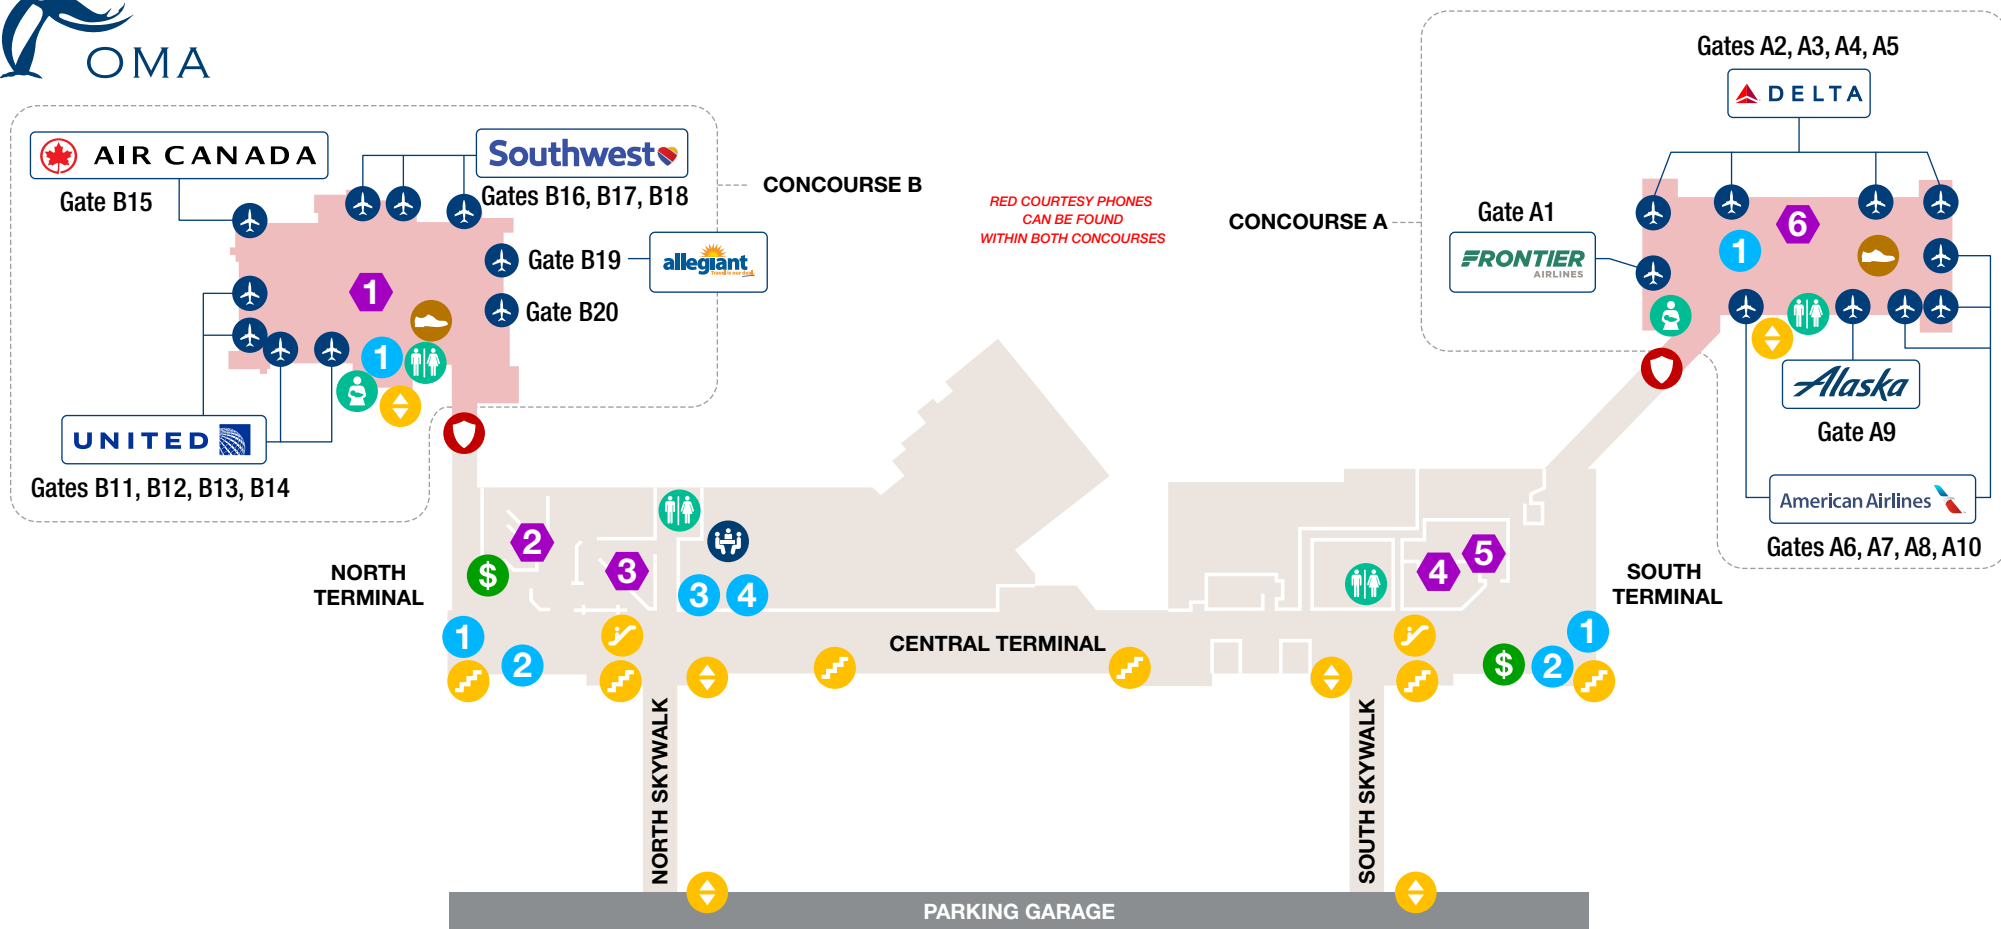

EPPLEY AIRFIELD: PROPERTY OVERVIEW

AIRLINES, SERVICES & AMENITIES

TRANSPORTATION

FOOD & BEVERAGE

- | | | | | |
|---|--|--|--|--|
|  Airline Ticket Counters |  Restrooms |  Stairs |  Vehicle Rentals |  Simply Scrumptious Snack Bar |
|  Baggage Claim |  Family Restroom |  Escalators |  Ground Transportation Center | |
|  Baggage Claim Offices |  Wells Fargo Bank & ATM |  Elevators |  Metro Bus | |
|  Lost and Found |  Service Animal Relief |  Main Entrances |  ABM Parking Shuttle | |
| |  First Aid Room | |  Rental Car Shuttle | |
| | | |  Taxi | |

EPPLEY AIRFIELD: UPPER LEVEL

AIRLINES, SERVICES & AMENITIES

- Airline Gates
- Security Checkpoint
- Wells Fargo ATM
- Shoe Shine
- Eppley Conference Center
- Restrooms
- Mother's Room
- Stairs
- Escalators
- Elevators

FOOD & BEVERAGE

- 1** Concourse B
North Hangar, Scooter's Coffee, Godfather's Pizza, Eat-Fit-Go
- 2** Pauli's Lounge
- 3** North Food Court
KFC, Taco Bell, Salads To Go, Hangar Express, Godfather's Pizza, Blimpie
- 4** Pints-Flights-Bites

- 5** South Food Court
A&W, Godfather's Pizza, Blimpie
- 6** Concourse A
Kracky McGee's

GIFTS & SHOPPING

- 1** Hudson News/Gifts
- 2** Omaha Steaks
- 3** Gallery Eppley by Hudson
- 4** Hudson Booksellers