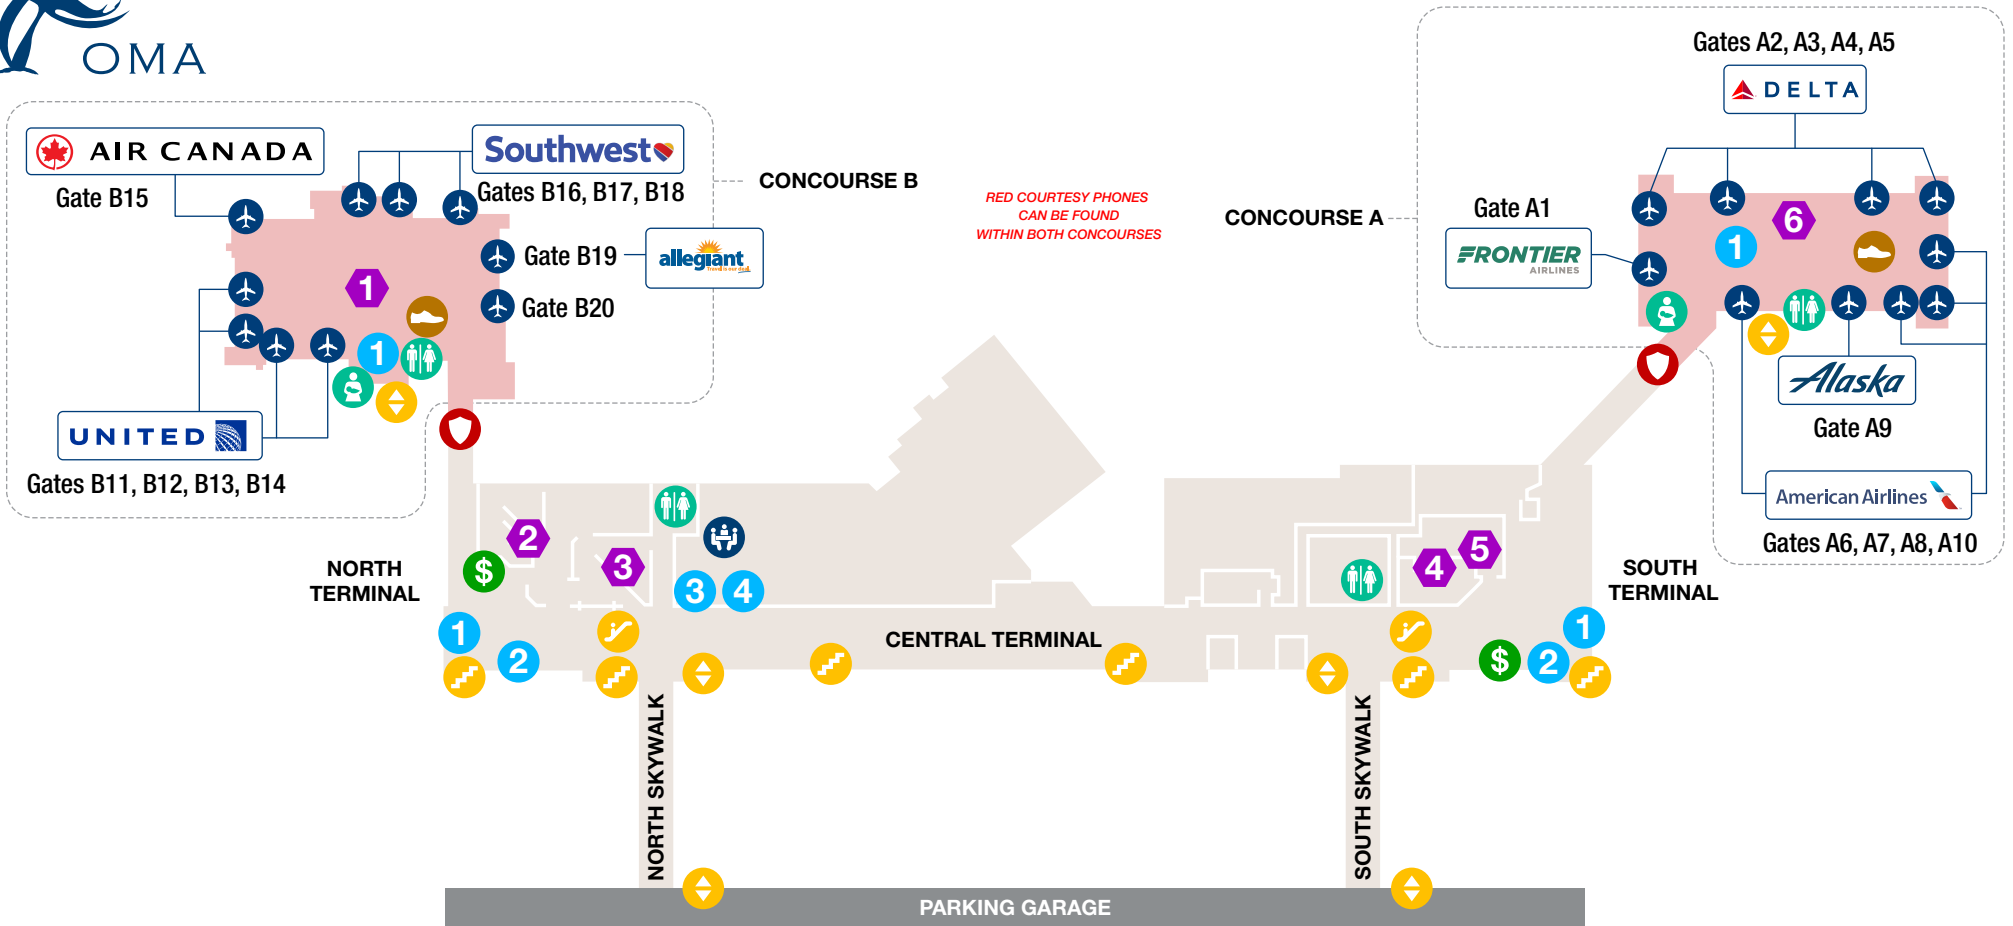

EPPLEY AIRFIELD: PROPERTY OVERVIEW

EPPLEY AIRFIELD: LOWER LEVEL

AIRLINES, SERVICES & AMENITIES

TRANSPORTATION

FOOD & BEVERAGE

- | | | | | |
|-------------------------|------------------------|----------------|------------------------------|------------------------------|
| Airline Ticket Counters | Restrooms | Stairs | Vehicle Rentals | Simply Scrumptious Snack Bar |
| Baggage Claim | Family Restroom | Escalators | Ground Transportation Center | |
| Baggage Claim Offices | Wells Fargo Bank & ATM | Elevators | Metro Bus | |
| Lost and Found | Service Animal Relief | Main Entrances | ABM Parking Shuttle | |
| | First Aid Room | | Rental Car Shuttle | |
| | | | Taxi | |

EPPLEY AIRFIELD: UPPER LEVEL

AIRLINES, SERVICES & AMENITIES

- Airline Gates
- Security Checkpoint
- Wells Fargo ATM
- Shoe Shine
- Eppley Conference Center
- Restrooms
- Mother's Room
- Stairs
- Escalators
- Elevators

FOOD & BEVERAGE

- 1** Concourse B
North Hangar, Scooter's Coffee, Godfather's Pizza, Eat-Fit-Go
- 2** Pauli's Lounge
- 3** North Food Court
KFC, Taco Bell, Salads To Go, Hangar Express, Godfather's Pizza, Blimpie
- 4** Pints-Flights-Bites

GIFTS & SHOPPING

- 5** South Food Court
A&W, Godfather's Pizza, Blimpie
- 6** Concourse A
Kracky McGee's
- 1** Hudson News/Gifts
- 2** Omaha Steaks
- 3** Gallery Eppley by Hudson
- 4** Hudson Booksellers