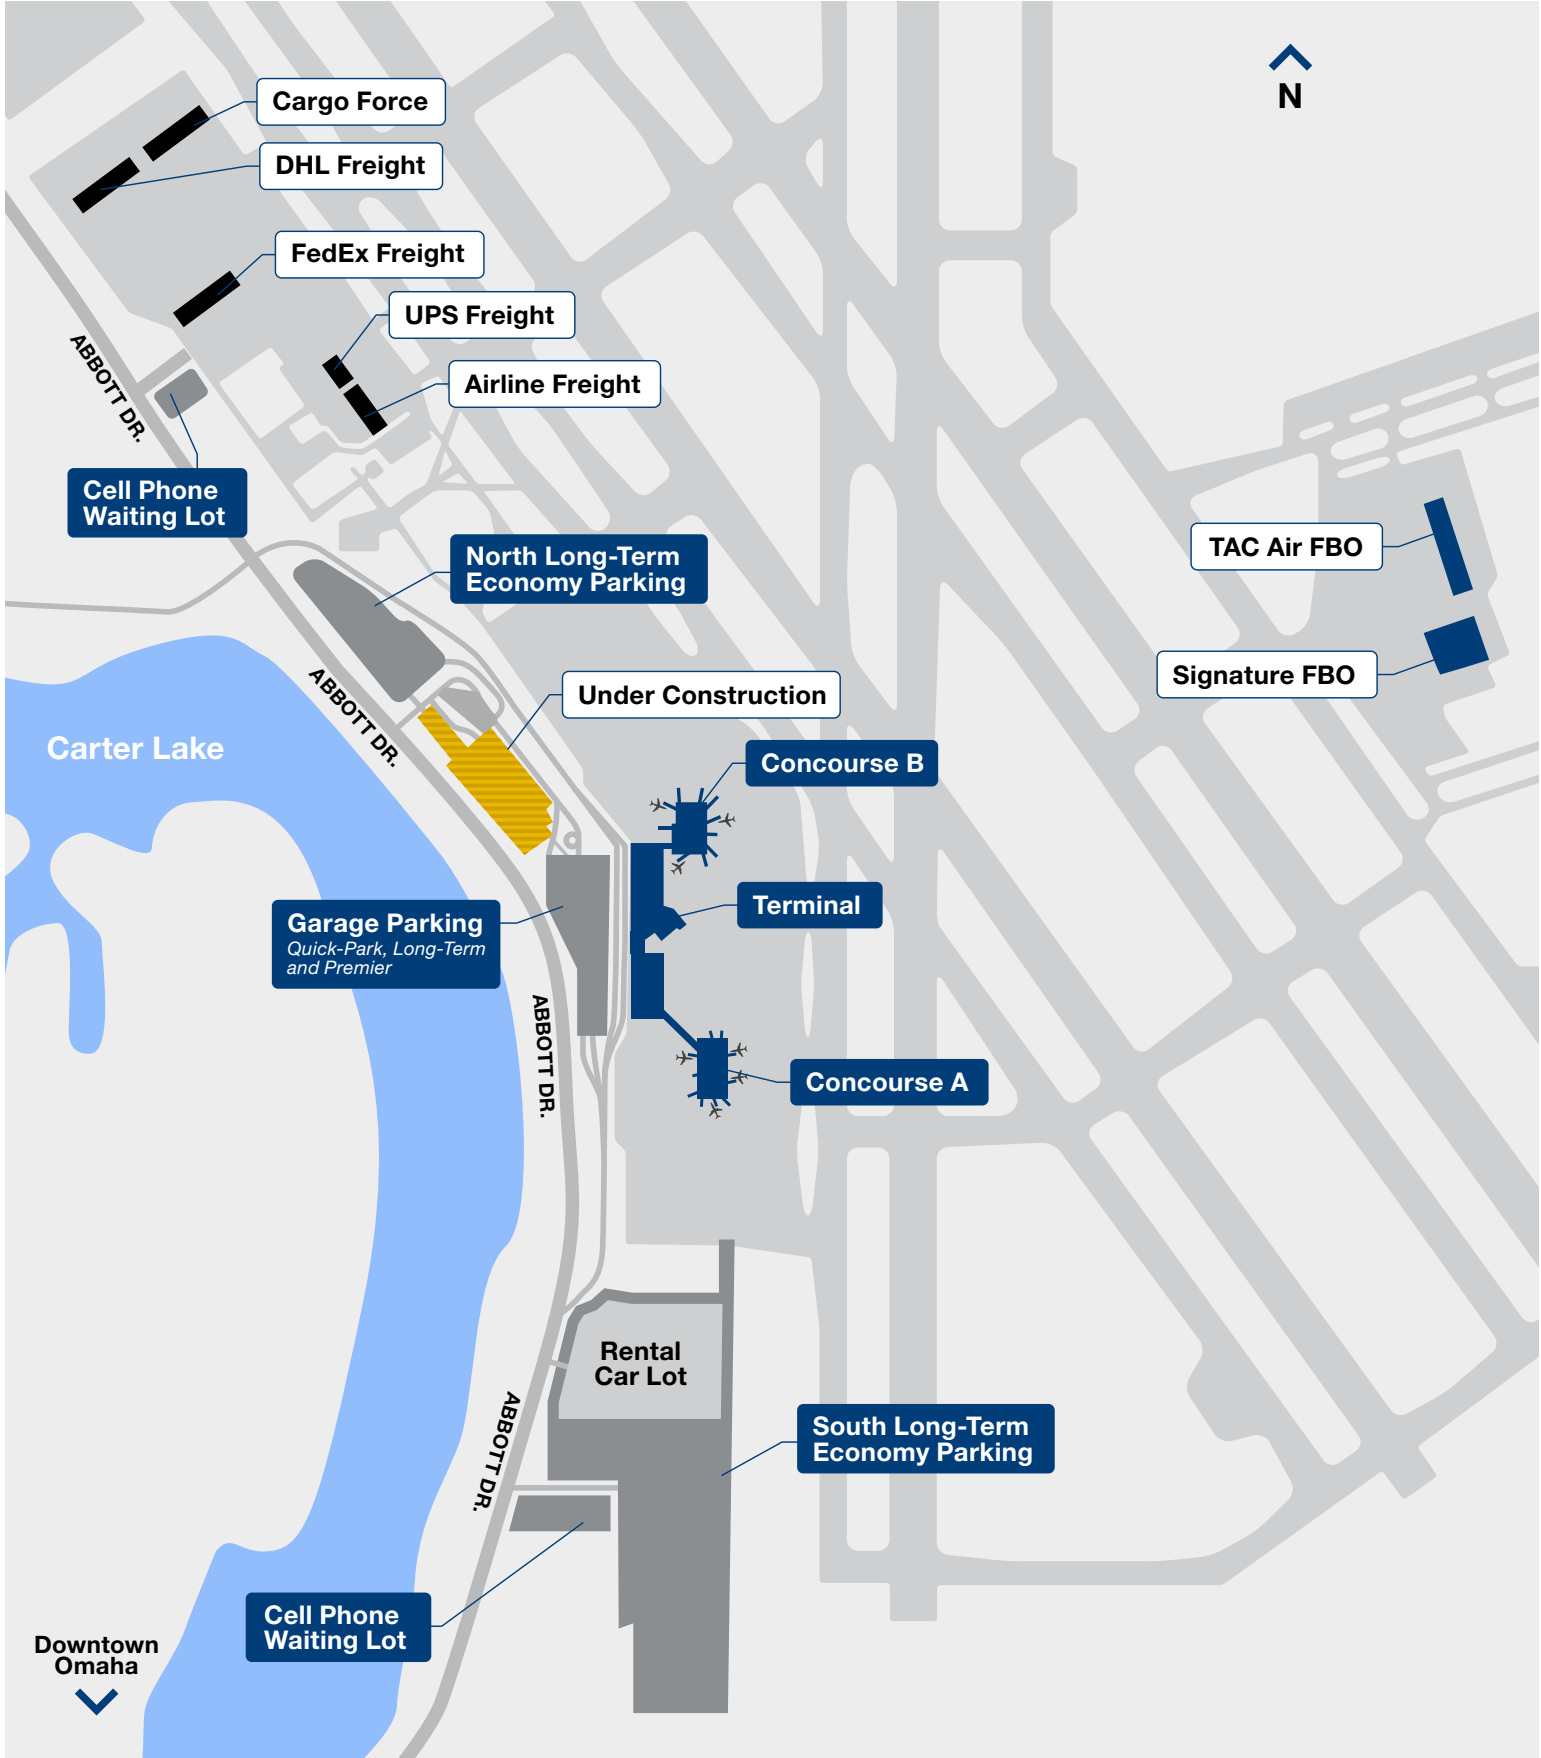

EPPLEY AIRFIELD: PROPERTY OVERVIEW

EPPLEY AIRFIELD: LOWER LEVEL

AIRLINES, SERVICES & AMENITIES

TRANSPORTATION

FOOD & BEVERAGE

- | | | | | |
|-------------------------|------------------------|----------------|------------------------------|------------------------------|
| Airline Ticket Counters | Restrooms | Stairs | Vehicle Rentals | Simply Scrumptious Snack Bar |
| Baggage Claim | Family Restroom | Escalators | Ground Transportation Center | |
| Baggage Claim Offices | Wells Fargo Bank & ATM | Elevators | Metro Bus | |
| Lost and Found | Service Animal Relief | Main Entrances | ABM Parking Shuttle | |
| | First Aid Room | | Rental Car Shuttle | |
| | | | Taxi | |

EPPLEY AIRFIELD: UPPER LEVEL

AIRLINES, SERVICES & AMENITIES

- Airline Gates
- Security Checkpoint
- Wells Fargo ATM
- Shoe Shine
- Eppley Conference Center
- Restrooms
- Mother's Room
- Stairs
- Escalators
- Elevators

FOOD & BEVERAGE

- 1** Concourse B
North Hangar, Scooter's Coffee, Godfather's Pizza, Eat-Fit-Go
- 2** Pauli's Lounge
- 3** North Food Court
KFC, Taco Bell, Salads To Go, Hangar Express, Godfather's Pizza, Blimpie
- 4** Pints-Flights-Bites

GIFTS & SHOPPING

- 5** South Food Court
A&W, Godfather's Pizza, Blimpie
- 6** Concourse A
Kracky McGee's
- 1** Hudson News/Gifts
- 2** Omaha Steaks
- 3** Gallery Eppley by Hudson
- 4** Hudson Booksellers