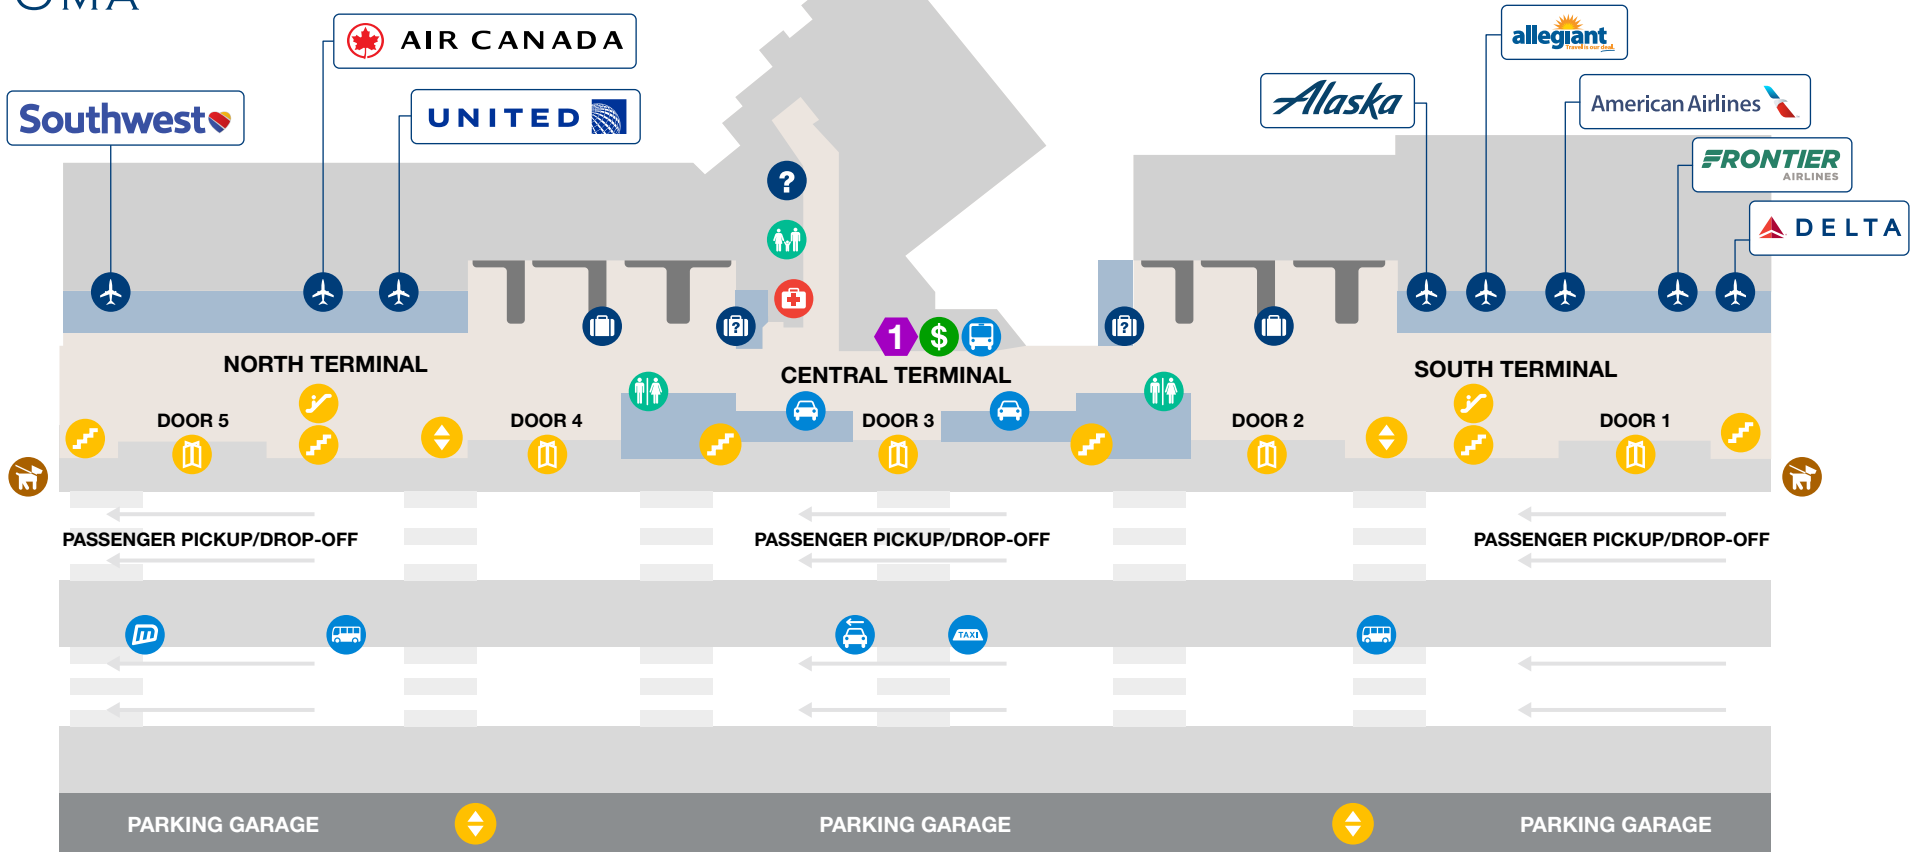

EPPLEY AIRFIELD: PROPERTY OVERVIEW

EPPLEY AIRFIELD: LOWER LEVEL

AIRLINES, SERVICES & AMENITIES

TRANSPORTATION

FOOD & BEVERAGE

- | | | | | |
|-------------------------|------------------------|----------------|------------------------------|------------------------------|
| Airline Ticket Counters | Restrooms | Stairs | Vehicle Rentals | Simply Scrumptious Snack Bar |
| Baggage Claim | Family Restroom | Escalators | Ground Transportation Center | |
| Baggage Claim Offices | Wells Fargo Bank & ATM | Elevators | Metro Bus | |
| Lost and Found | Service Animal Relief | Main Entrances | ABM Parking Shuttle | |
| | First Aid Room | | Rental Car Shuttle | |
| | | | Taxi | |

EPPLEY AIRFIELD: UPPER LEVEL

AIRLINES, SERVICES & AMENITIES

- Airline Gates
- Security Checkpoint
- Wells Fargo ATM
- Shoe Shine
- Eppley Conference Center
- Restrooms
- Mother's Room
- Stairs
- Escalators
- Elevators

FOOD & BEVERAGE

- 1** Concourse B
North Hangar, Scooter's Coffee, Godfather's Pizza, Eat-Fit-Go
- 2** Pauli's Lounge
- 3** North Food Court
KFC, Taco Bell, Salads To Go, Hangar Express, Godfather's Pizza, Blimpie
- 4** Pints-Flights-Bites

GIFTS & SHOPPING

- 5** South Food Court
A&W, Godfather's Pizza, Blimpie
- 6** Concourse A
Kracky McGee's
- 1** Hudson News/Gifts
- 2** Omaha Steaks
- 3** Gallery Eppley by Hudson
- 4** Hudson Booksellers