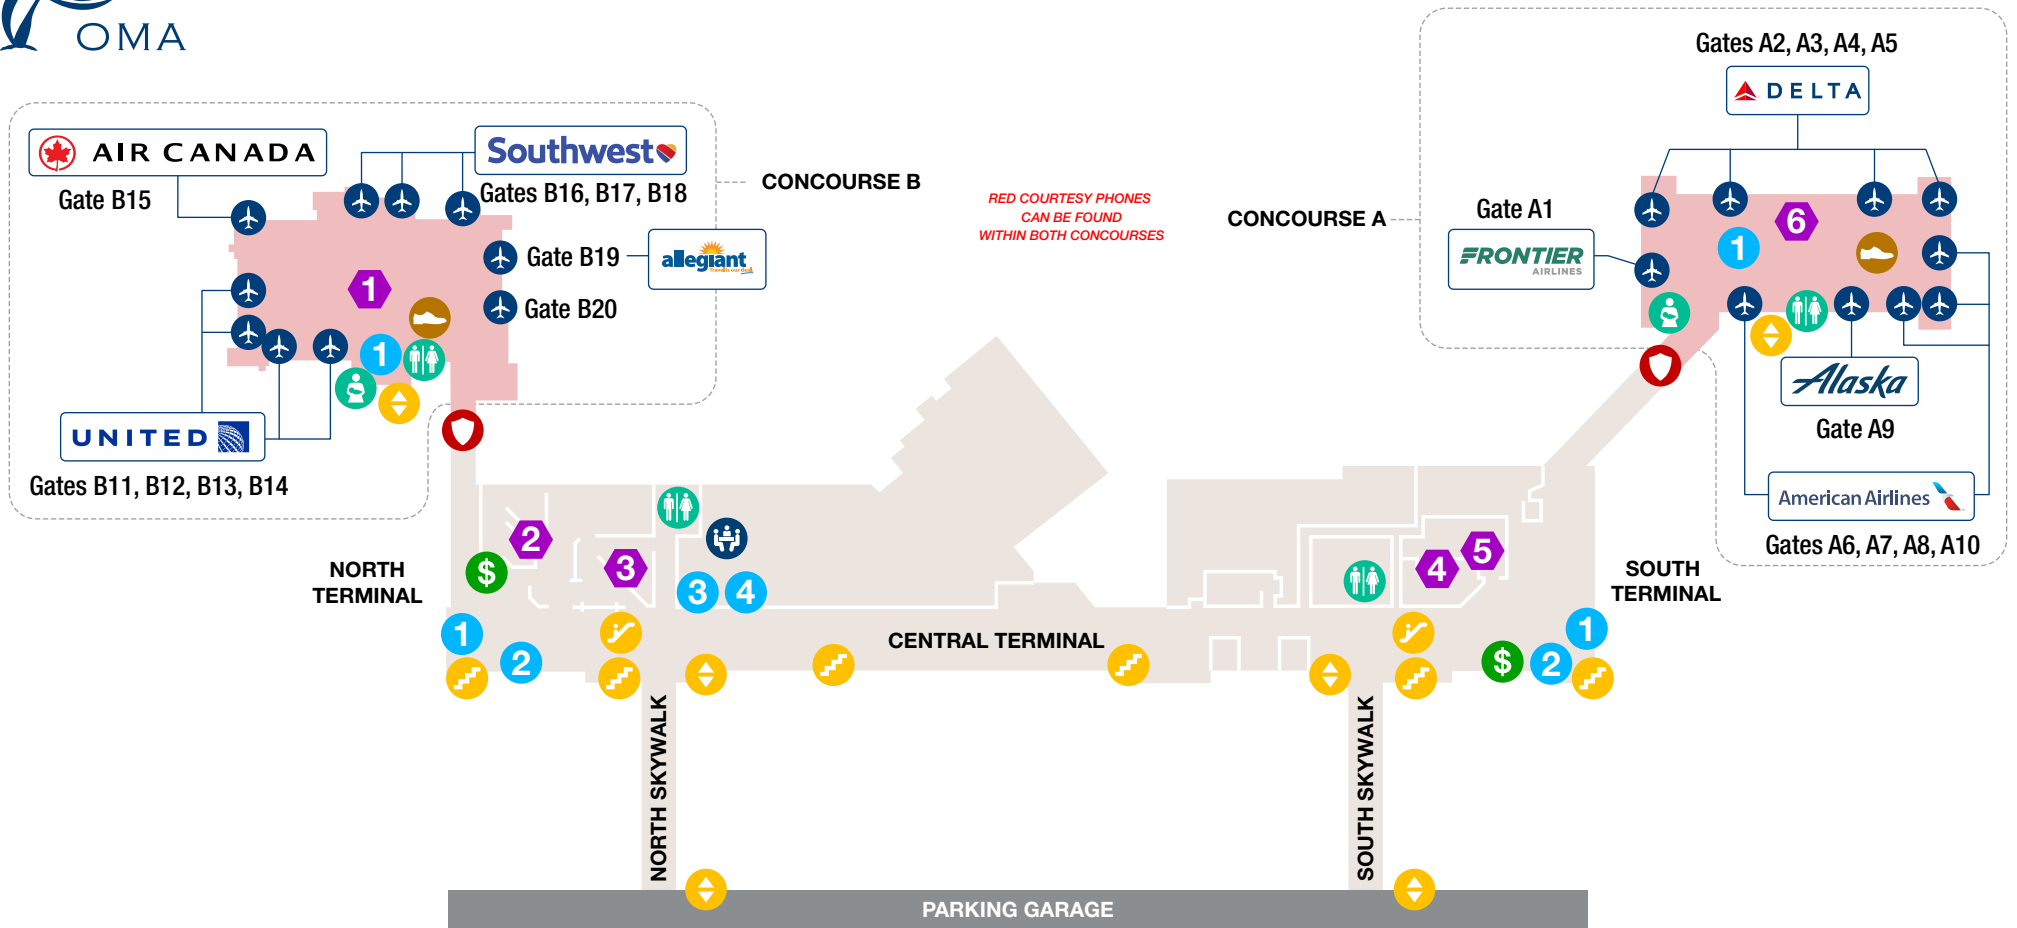

AIRLINES, SERVICES & AMENITIES

TRANSPORTATION

FOOD & BEVERAGE

- | | | | | |
|---|--|--|--|--|
|  Airline Ticket Counters |  Restrooms |  Stairs |  Vehicle Rentals |  Simply Scrumptious Snack Bar |
|  Baggage Claim |  Family Restroom |  Escalators |  Ground Transportation Center | |
|  Baggage Claim Offices |  Wells Fargo Bank & ATM |  Elevators |  Metro Bus | |
|  Lost and Found |  Service Animal Relief |  Main Entrances |  ABM Parking Shuttle | |
| |  First Aid Room | |  Rental Car Shuttle | |
| | | |  Taxi | |

EPPLEY AIRFIELD: UPPER LEVEL TERMINAL

AIRLINES, SERVICES & AMENITIES

- Airline Gates
- Security Checkpoint
- Wells Fargo ATM
- Shoe Shine
- Eppley Conference Center
- Restrooms
- Mother's Room
- Stairs
- Escalators
- Elevators

FOOD & BEVERAGE

- 1** Concourse B
North Hangar, Scooter's Coffee, Godfather's Pizza, Eat-Fit-Go
- 2** Pauli's Lounge
- 3** North Food Court
KFC, Taco Bell, Salads To Go, Hangar Express, Godfather's Pizza, Blimpie
- 4** Pints-Flights-Bites

- 5** South Food Court
A&W, Godfather's Pizza, Blimpie
- 6** Concourse A
Kracky McGee's

GIFTS & SHOPPING

- 1** Hudson News/Gifts
- 2** Omaha Steaks
- 3** Gallery Eppley by Hudson
- 4** Hudson Booksellers