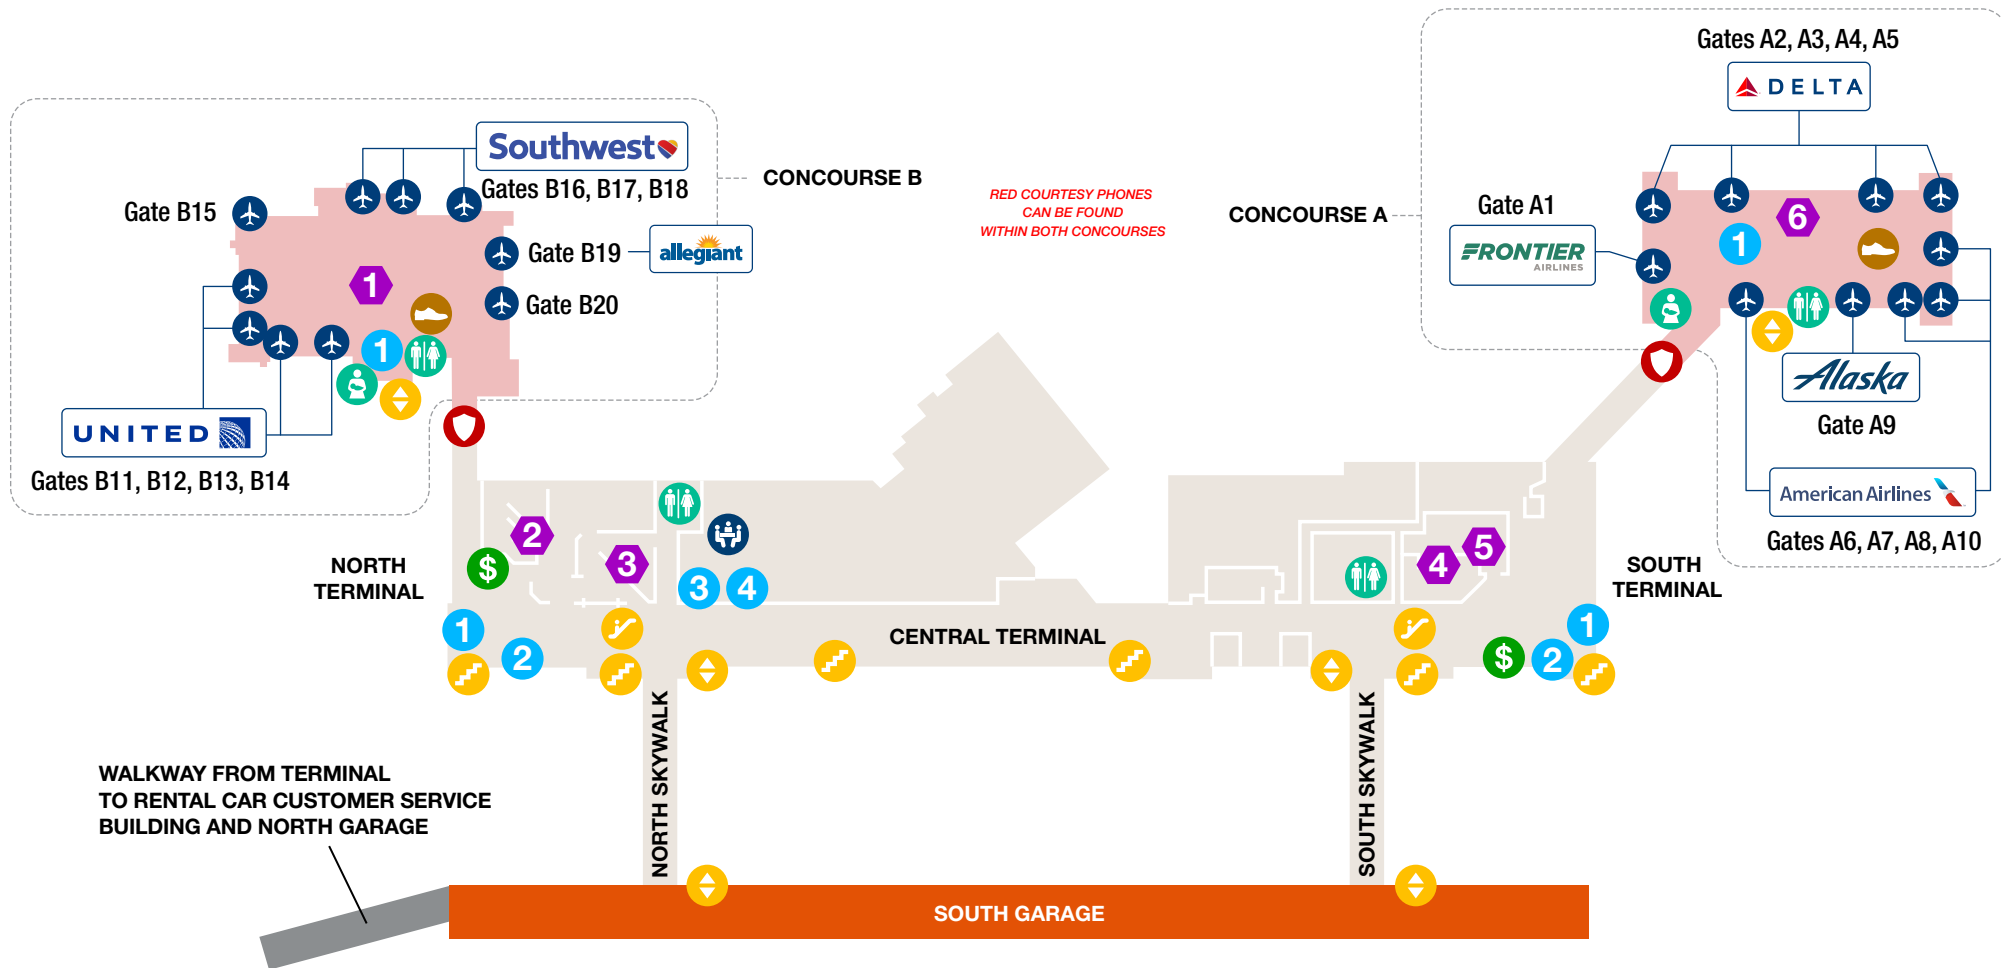

AIRLINES, SERVICES & AMENITIES

TRANSPORTATION

FOOD & BEVERAGE

- | | | | | |
|-------------------------|------------------------|----------------|---------------------------------|------------------------------|
| Airline Ticket Counters | Restrooms | Stairs | Ground Transportation Center | Simply Scrumptious Snack Bar |
| Baggage Claim | Family Restroom | Escalators | Metro Bus | |
| Baggage Claim Offices | Wells Fargo Bank & ATM | Elevators | Taxi | |
| Lost and Found | Service Animal Relief | Main Entrances | ParkOMA Economy Parking Shuttle | |
| | First Aid Room | | | |

AIRLINES, SERVICES & AMENITIES

- Airline Gates
- Security Checkpoint
- Wells Fargo ATM
- Shoe Shine
- Eppley Conference Center
- Restrooms
- Mother's Room
- Stairs
- Escalators
- Elevators

FOOD & BEVERAGE

- 1** Concourse B
North Hangar, Scooter's Coffee, Godfather's Pizza, Eat-Fit-Go
- 2** Pauli's Lounge
- 3** North Food Court
KFC, Taco Bell, Salads To Go, Hangar Express, Godfather's Pizza, Blimpie

- 4** Pints-Flights-Bites
- 5** South Food Court
A&W, Godfather's Pizza, Blimpie
- 6** Concourse A
Kracky McGee's

GIFTS & SHOPPING

- 1** Hudson News/Gifts
- 2** Omaha Steaks
- 3** Gallery Eppley by Hudson
- 4** Hudson Booksellers