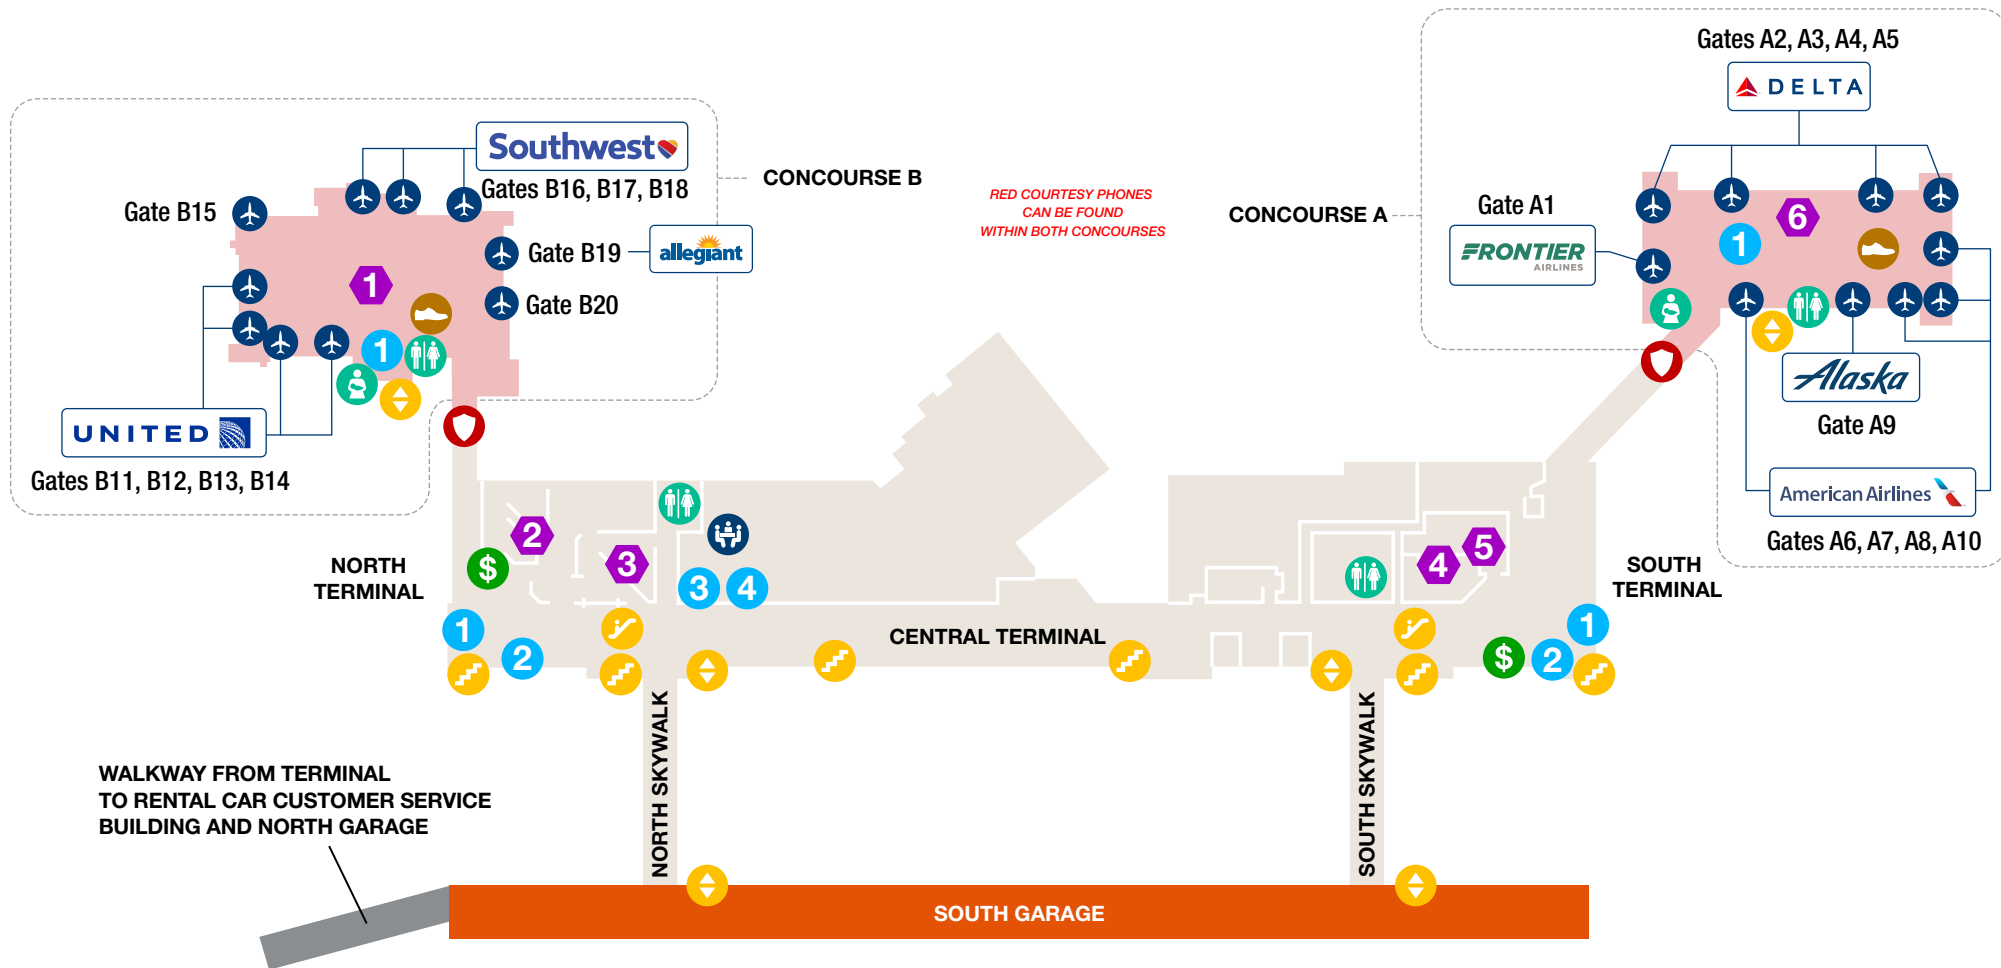

## FOOD & BEVERAGE

- |                         |                       |                |                                 |                              |
|-------------------------|-----------------------|----------------|---------------------------------|------------------------------|
| Airline Ticket Counters | Restrooms             | Stairs         | Ground Transportation Center    | Simply Scrumptious Snack Bar |
| Baggage Claim           | Family Restroom       | Escalators     | Metro Bus                       |                              |
| Baggage Claim Offices   | Wells Fargo ATM       | Elevators      | Taxi                            |                              |
| Lost and Found          | Service Animal Relief | Main Entrances | ParkOMA Economy Parking Shuttle |                              |
|                         | First Aid Room        |                |                                 |                              |

## AIRLINES, SERVICES & AMENITIES

- Airline Gates
- Security Checkpoint
- Wells Fargo ATM
- Shoe Shine
- Eppley Conference Center
- Restrooms
- Mother's Room
- Stairs
- Escalators
- Elevators

## FOOD & BEVERAGE

- 1** Concourse B  
*North Hangar, Scooter's Coffee, Godfather's Pizza, Eat-Fit-Go*
- 2** Pauli's Lounge
- 3** North Food Court  
*KFC, Taco Bell, Salads To Go, Hangar Express, Godfather's Pizza, Blimpie*

- 4** Pints-Flights-Bites
- 5** South Food Court  
*A&W, Godfather's Pizza, Blimpie*
- 6** Concourse A  
*Kracky McGee's*