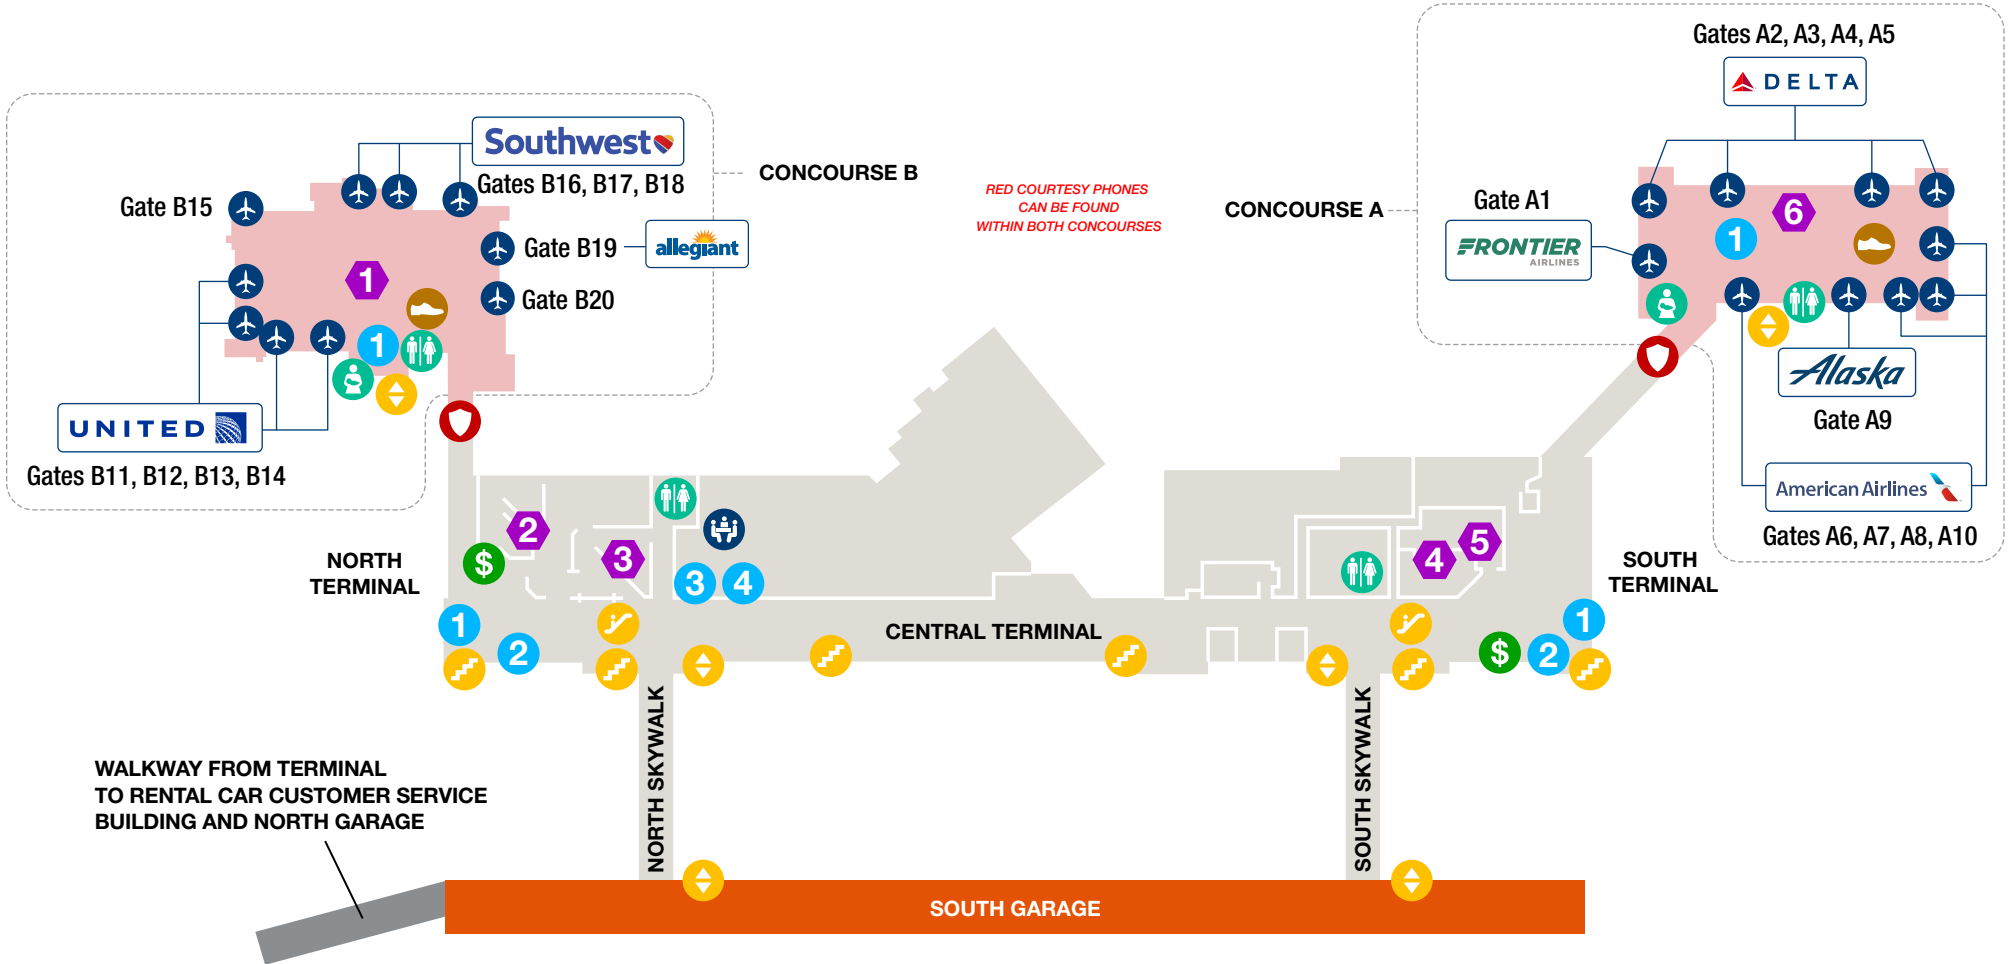

## FOOD & BEVERAGE

- |                         |                       |                |                                 |                              |
|-------------------------|-----------------------|----------------|---------------------------------|------------------------------|
| Airline Ticket Counters | Restrooms             | Stairs         | Ground Transportation Center    | Simply Scrumptious Snack Bar |
| Baggage Claim           | Family Restroom       | Escalators     | Metro Bus                       |                              |
| Baggage Claim Offices   | Wells Fargo ATM       | Elevators      | Taxi                            |                              |
| Lost and Found          | Service Animal Relief | Main Entrances | ParkOMA Economy Parking Shuttle |                              |
|                         | First Aid Room        |                |                                 |                              |

## AIRLINES, SERVICES & AMENITIES

- Airline Gates
- Security Checkpoint
- Wells Fargo ATM
- Shoe Shine
- Eppley Conference Center
- Restrooms
- Mother's Room
- Stairs
- Escalators
- Elevators

## FOOD & BEVERAGE

- 1** Concourse B  
*North Hangar, Scooter's Coffee, Godfather's Pizza, Eat-Fit-Go*
- 2** Pauli's Lounge
- 3** North Food Court  
*KFC, Hugo's Tacos, Salads To Go, Hangar Express, Godfather's Pizza, Blimpie*

- 4** Pints-Flights-Bites
- 5** South Food Court  
*A&W, Godfather's Pizza, Blimpie*
- 6** Concourse A  
*Kracky McGee's*