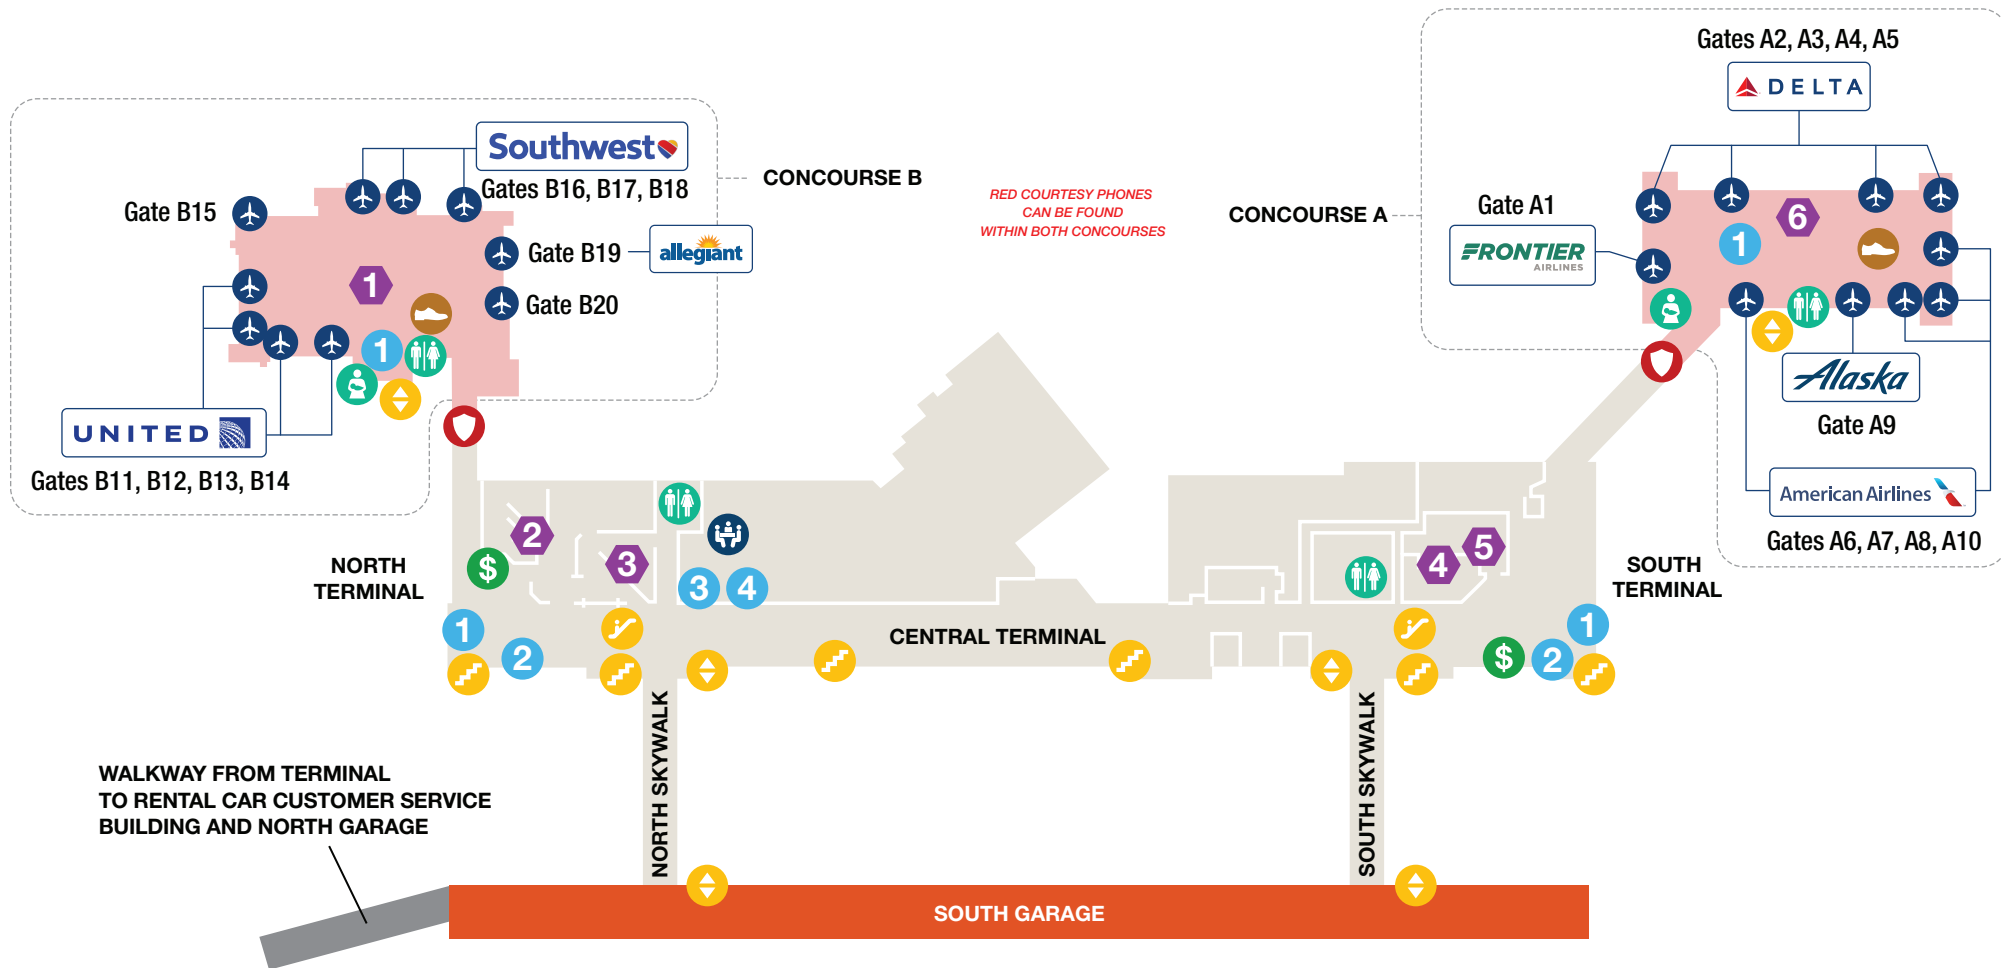

EPPLEY AIRFIELD: Upper Level Terminal

AIRLINES, SERVICES & AMENITIES

- Airline Gates
- Security Checkpoint
- Wells Fargo ATM
- Shoe Shine
- Eppley Conference Center
- Restrooms
- Mother's Room
- Stairs
- Escalators
- Elevators

FOOD & BEVERAGE

- **1** Concourse B
  North Hangar, Scooter's Coffee, Godfather's Pizza, Eat-Fit-Go
- **2** Pauli's Lounge
- **3** North Food Court
  KFC, Taco Bell, Salads To Go, Hangar Express, Godfather's Pizza, Blimpie

- **4** Pints-Flights-Bites
- **5** South Food Court
  A&W, Godfather's Pizza, Blimpie
- **6** Concourse A
  Kracky McGee's

GIFTS & SHOPPING

- **1** Hudson News/Gifts
- **2** Omaha Steaks
- **3** Gallery Eppley by Hudson
- **4** Hudson Booksellers