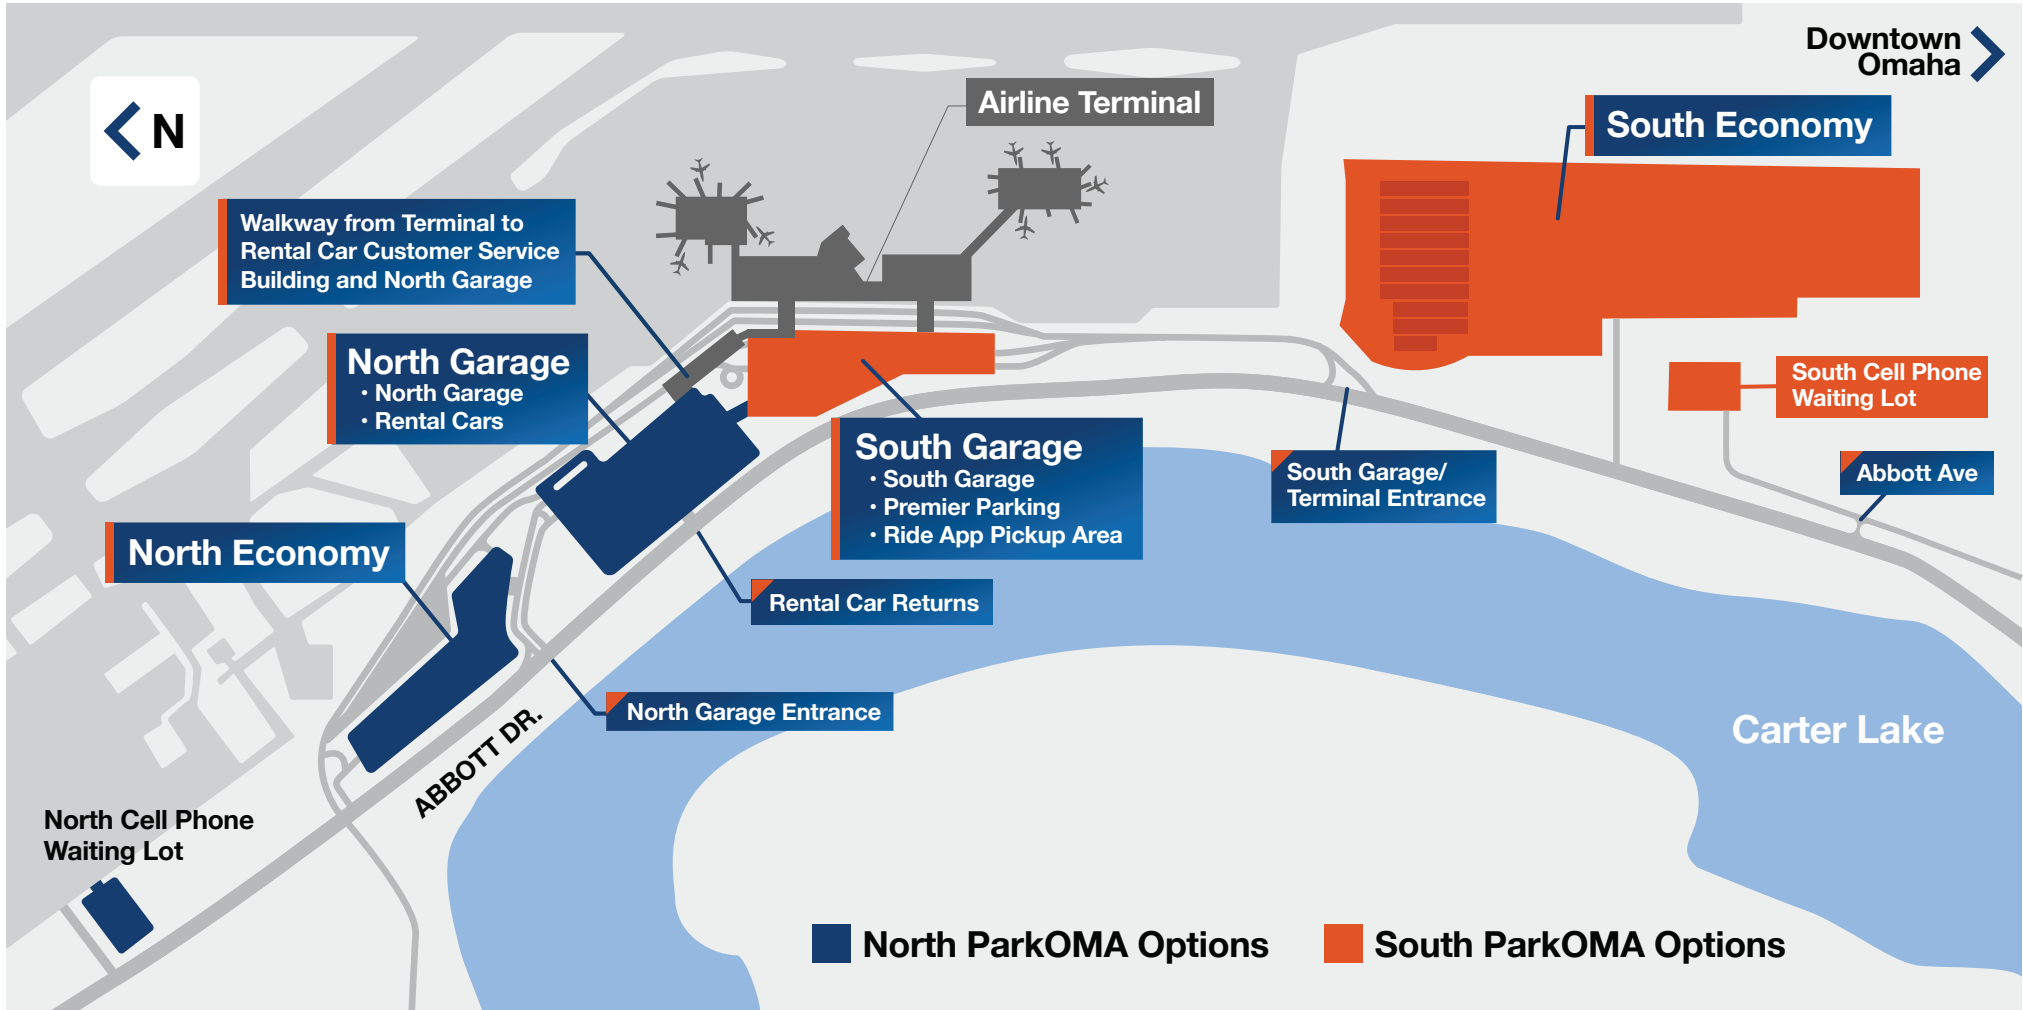

## AIRLINES, SERVICES & AMENITIES

- Airline Gates
- Security Checkpoint
- Wells Fargo ATM
- Shoe Shine
- Eppley Conference Center
- Restrooms
- Mother's Room
- Stairs
- Escalators
- Elevators

## FOOD & BEVERAGE

- 1** Concourse B  
*North Hangar, Scooter's Coffee, Godfather's Pizza, Eat-Fit-Go*
- 2** Pauli's Lounge
- 3** North Food Court  
*KFC, Taco Bell, Salads To Go, Hangar Express, Godfather's Pizza, Blimpie*

- 4** Pints-Flights-Bites
- 5** South Food Court  
*A&W, Godfather's Pizza, Blimpie*
- 6** Concourse A  
*Kracky McGee's*

## GIFTS & SHOPPING

- 1** Hudson News/Gifts
- 2** Omaha Steaks
- 3** Gallery Eppley by Hudson
- 4** Hudson Booksellers

Airline Terminal

←  
**Exit**

Ride App Pickup  
(Ground Level)

**PREMIER PARKING**

Entrance