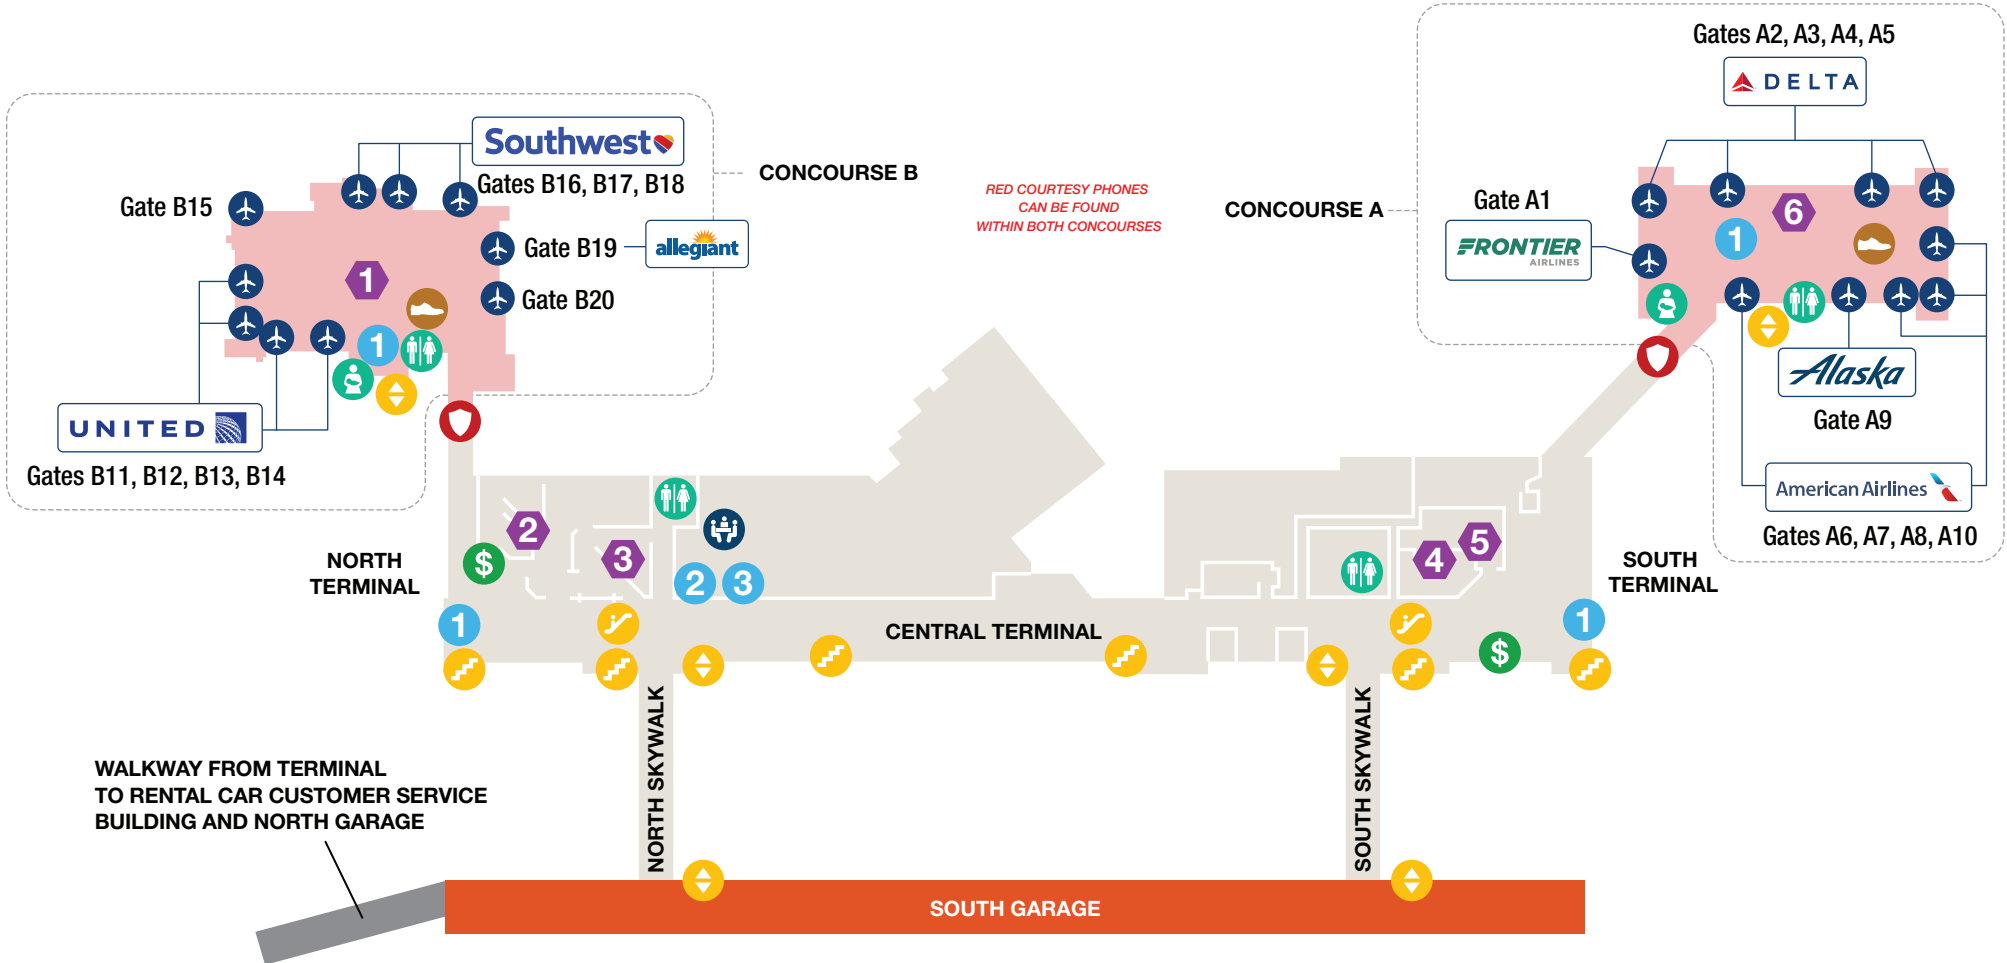

EPPLEY AIRFIELD: Property Overview

AIRLINES, SERVICES & AMENITIES

TRANSPORTATION

FOOD & BEVERAGE

- | | | | | |
|-------------------------|-----------------------|----------------|---------------------------------|------------------------------|
| Airline Ticket Counters | Restrooms | Stairs | Ground Transportation Center | Simply Scrumptious Snack Bar |
| Baggage Claim | Family Restroom | Escalators | Metro Bus | |
| Baggage Claim Offices | Wells Fargo ATM | Elevators | Taxi | |
| Lost and Found | Service Animal Relief | Main Entrances | ParkOMA Economy Parking Shuttle | |
| Smarte Carte | First Aid Room | | | |

AIRLINES, SERVICES & AMENITIES		FOOD & BEVERAGE		GIFTS & SHOPPING	
Airline Gates	Restrooms	1 Concourse B <i>North Hangar, Scooter's Coffee, Godfather's Pizza, Eat-Fit-Go</i>	4 Pints-Flights-Bites	1 Hudson News/Gifts	
Security Checkpoint	Mother's Room	2 Pauli's Lounge	5 South Food Court <i>A&W, Godfather's Pizza, Blimpie</i>	2 Gallery Eppley by Hudson	
Wells Fargo ATM	Stairs	3 North Food Court <i>KFC, Taco Bell, Salads To Go, Hangar Express, Godfather's Pizza, Blimpie</i>	6 Concourse A <i>Kracky McGee's</i>	3 Hudson Booksellers	
Shoe Shine	Escalators				
Eppley Conference Center	Elevators				

Airline Terminal

←
Exit

Ride App Pickup
(Ground Level)

PREMIER PARKING

Entrance

ABBOTT DRIVE

Follow Directional Signage For Parking And Exit