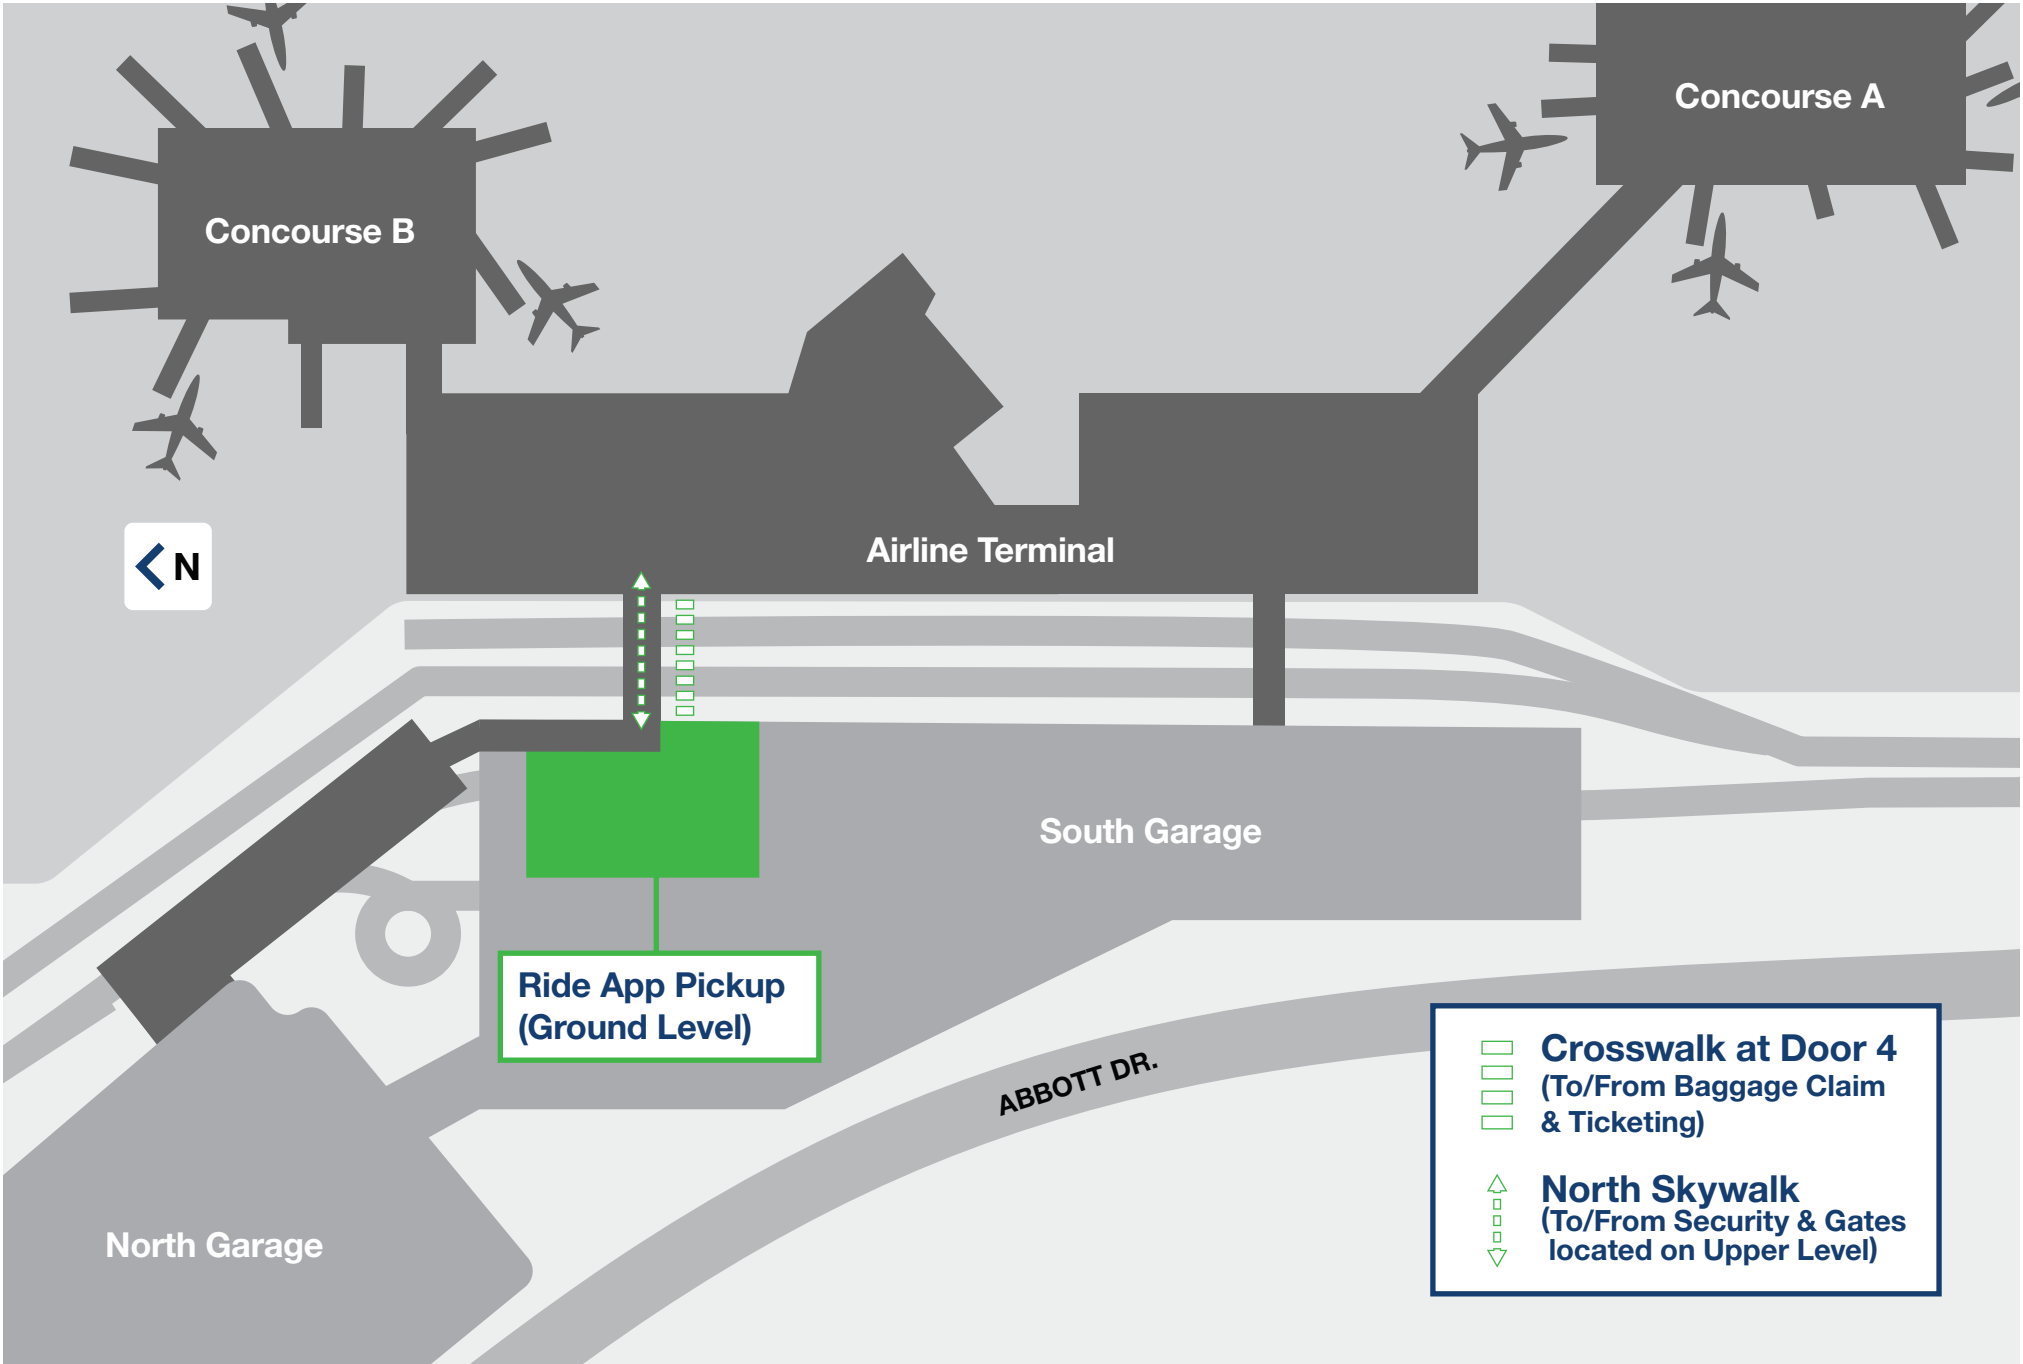

EPPLEY AIRFIELD: Property Overview

AIRLINES, SERVICES & AMENITIES

TRANSPORTATION

FOOD & BEVERAGE

- | | | | | |
|-------------------------|-----------------------|----------------|---------------------------------|------------------------------|
| Airline Ticket Counters | Restrooms | Stairs | Ground Transportation Center | Simply Scrumptious Snack Bar |
| Baggage Claim | Family Restroom | Escalators | Metro Bus | |
| Baggage Claim Offices | Wells Fargo ATM | Elevators | Taxi | |
| Lost and Found | Service Animal Relief | Main Entrances | ParkOMA Economy Parking Shuttle | |
| Smarte Carte | First Aid Room | | | |

AIRLINES, SERVICES & AMENITIES		FOOD & BEVERAGE		GIFTS & SHOPPING	
Airline Gates	Restrooms	1 Concourse B <i>North Hangar, Scooter's Coffee, Godfather's Pizza, Eat-Fit-Go</i>	4 Pints-Flights-Bites	1 Hudson News/Gifts	
Security Checkpoint	Mother's Room	2 Pauli's Lounge	5 South Food Court <i>A&W, Godfather's Pizza, Blimpie</i>	2 Gallery Eppley by Hudson	
Wells Fargo ATM	Stairs	3 North Food Court <i>KFC, Taco Bell, Salads To Go, Hangar Express, Godfather's Pizza, Blimpie</i>	6 Concourse A <i>Kracky McGee's</i>	3 Hudson Booksellers	
Shoe Shine	Escalators				
Eppley Conference Center	Elevators				

Airline Terminal

←
Exit

Ride App Pickup
(Ground Level)

PREMIER PARKING

Entrance

ABBOTT DRIVE

Follow Directional Signage For Parking And Exit