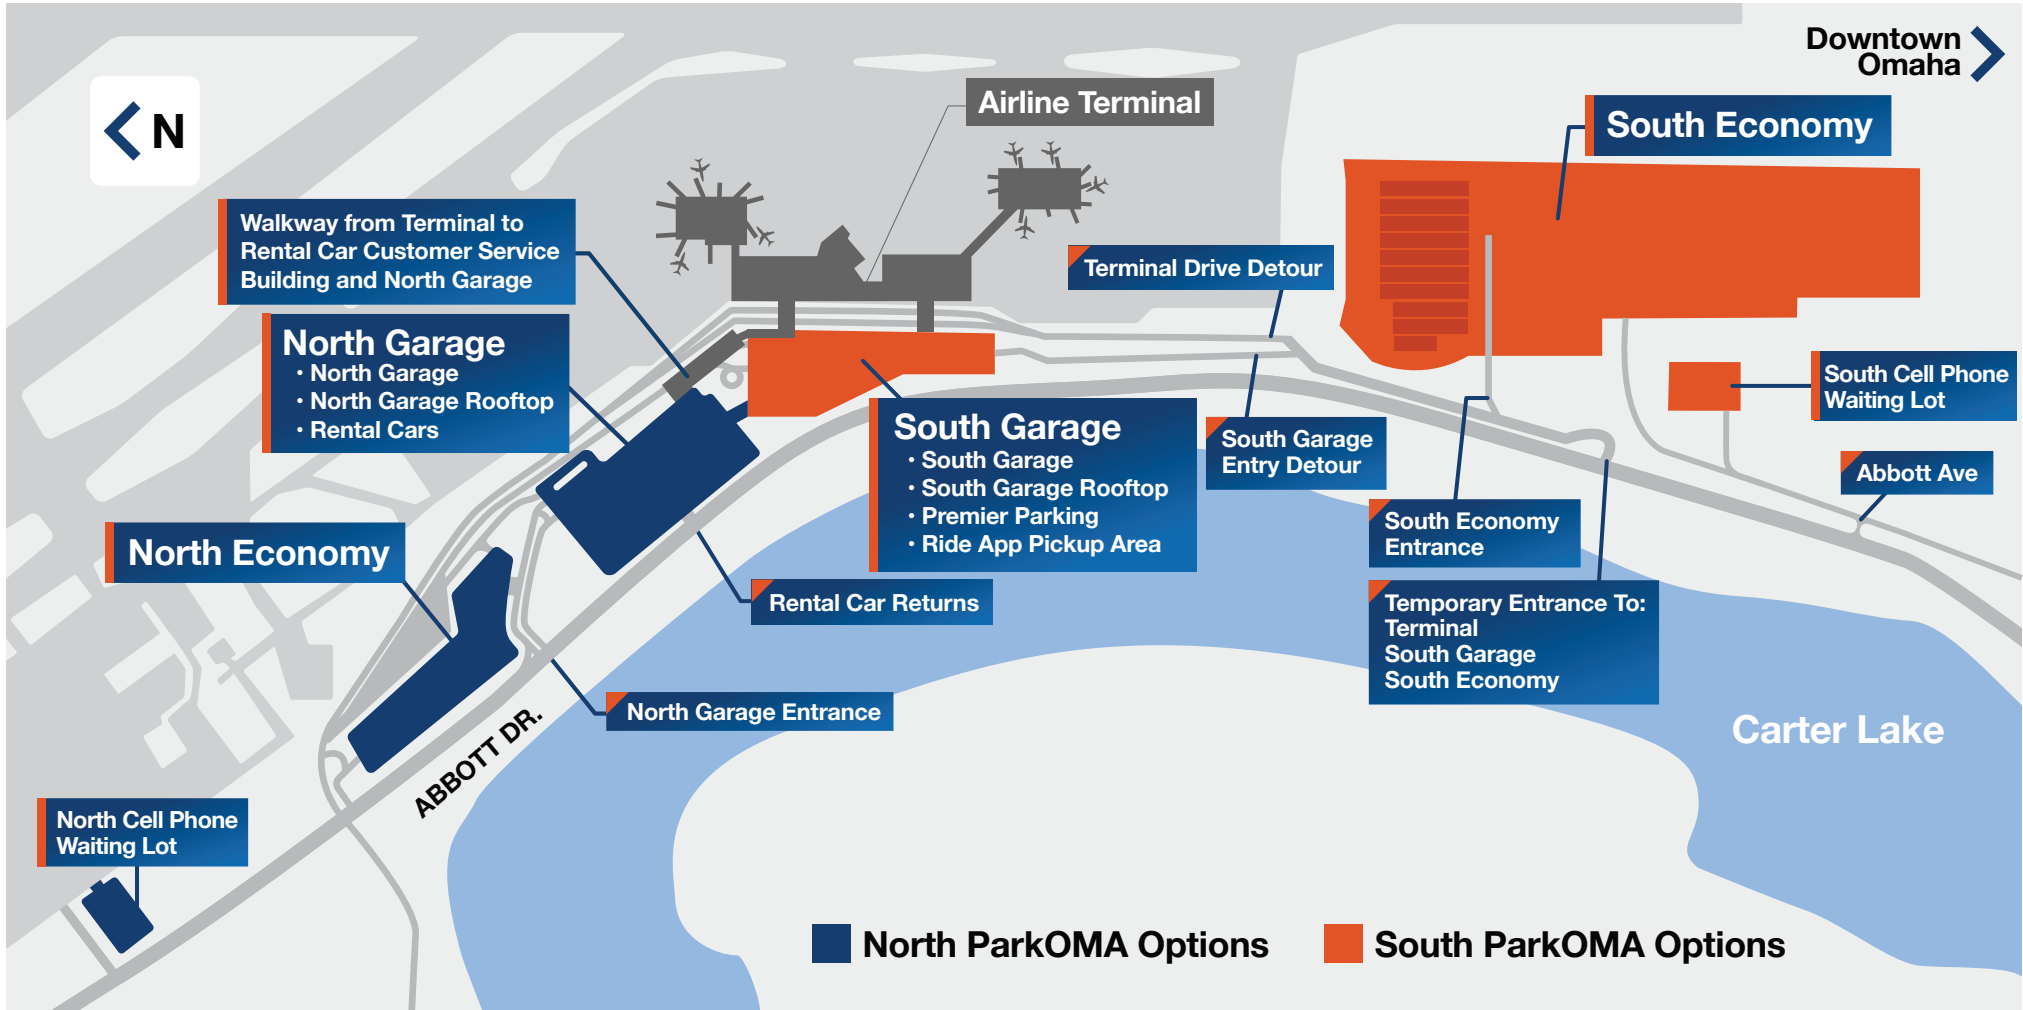

EPPLEY AIRFIELD: Property Overview

AIRLINES, SERVICES & AMENITIES

TRANSPORTATION

FOOD & BEVERAGE

- | | | | | |
|-------------------------|-----------------------|----------------|---------------------------------|------------------------------|
| Airline Ticket Counters | Restrooms | Stairs | Ground Transportation Center | Simply Scrumptious Snack Bar |
| Baggage Claim | Family Restroom | Escalators | Metro Bus | |
| Baggage Claim Offices | Wells Fargo ATM | Elevators | Taxi | |
| Lost and Found | Service Animal Relief | Main Entrances | ParkOMA Economy Parking Shuttle | |
| Smarte Carte | First Aid Room | | | |

AIRLINES, SERVICES & AMENITIES		FOOD & BEVERAGE		GIFTS & SHOPPING	
Airline Gates	Restrooms	1 Concourse B <i>North Hangar, Scooter's Coffee, Godfather's Pizza, Eat-Fit-Go</i>	4 Pints-Flights-Bites	1 Hudson News/Gifts	
Security Checkpoint	Mother's Room	2 Pauli's Lounge	5 South Food Court <i>A&W, Godfather's Pizza, Blimpie</i>	2 Gallery Eppley by Hudson	
Wells Fargo ATM	Stairs	3 North Food Court <i>KFC, Taco Bell, Salads To Go, Hangar Express, Godfather's Pizza, Blimpie</i>	6 Concourse A <i>Kracky McGee's</i>	3 Hudson Booksellers	
Shoe Shine	Escalators				
Eppley Conference Center	Elevators				

Airline Terminal

←
Exit

Ride App Pickup
(Ground Level)

PREMIER PARKING

Entrance

ABBOTT DRIVE

Follow Directional Signage For Parking And Exit