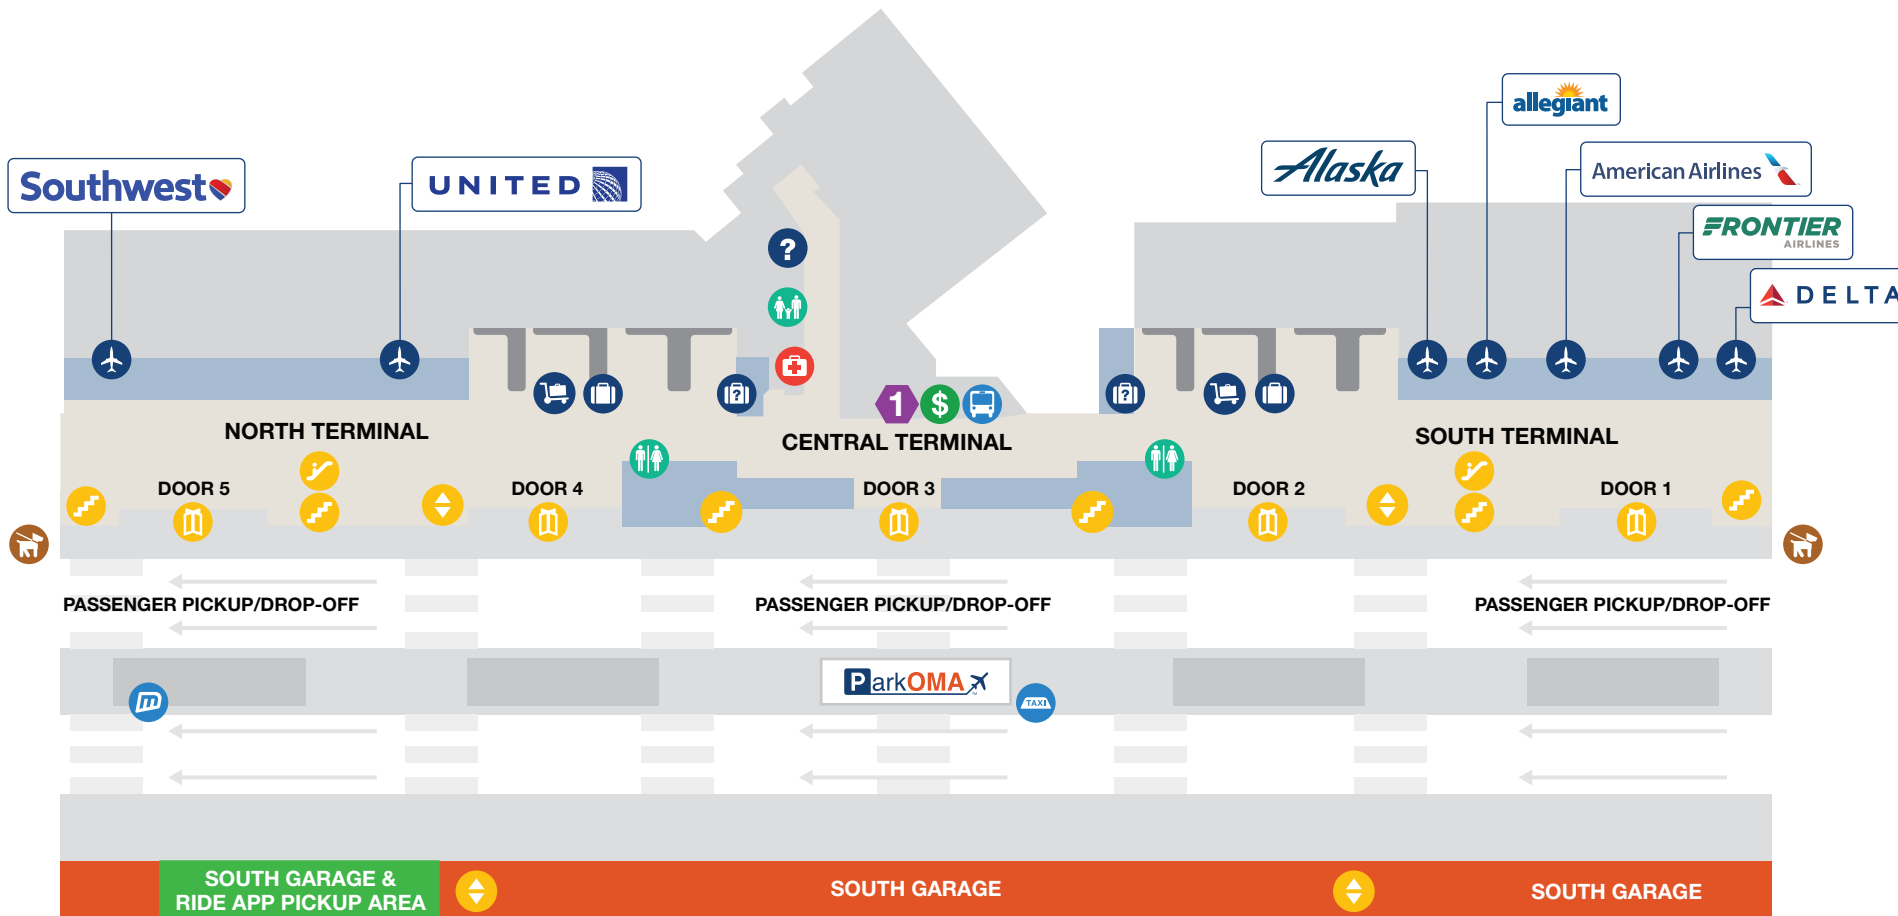

EPPLEY AIRFIELD: Property Overview

AIRLINES, SERVICES & AMENITIES

TRANSPORTATION

FOOD & BEVERAGE

- | | | | | |
|-------------------------|-----------------------|----------------|---------------------------------|------------------------------|
| Airline Ticket Counters | Restrooms | Stairs | Ground Transportation Center | Simply Scrumptious Snack Bar |
| Baggage Claim | Family Restroom | Escalators | Metro Bus | |
| Baggage Claim Offices | Wells Fargo ATM | Elevators | Taxi | |
| Lost and Found | Service Animal Relief | Main Entrances | ParkOMA Economy Parking Shuttle | |
| Smarte Carte | First Aid Room | | | |

AIRLINES, SERVICES & AMENITIES		FOOD & BEVERAGE		GIFTS & SHOPPING	
Airline Gates	Restrooms	1 Concourse B <i>North Hangar, Scooter's Coffee, Godfather's Pizza, Eat-Fit-Go</i>	4 Pints-Flights-Bites	1 Hudson News/Gifts	
Security Checkpoint	Mother's Room	2 Pauli's Lounge	5 South Food Court <i>A&W, Godfather's Pizza, Blimpie</i>	2 Gallery Eppley by Hudson	
Wells Fargo ATM	Stairs	3 North Food Court <i>KFC, Taco Bell, Salads To Go, Hangar Express, Godfather's Pizza, Blimpie</i>	6 Concourse A <i>Kracky McGee's</i>	3 Hudson Booksellers	
Shoe Shine	Escalators				
Eppley Conference Center	Elevators				

Airline Terminal

←
Exit

Ride App Pickup
(Ground Level)

PREMIER PARKING

Entrance

ABBOTT DRIVE

Follow Directional Signage For Parking And Exit