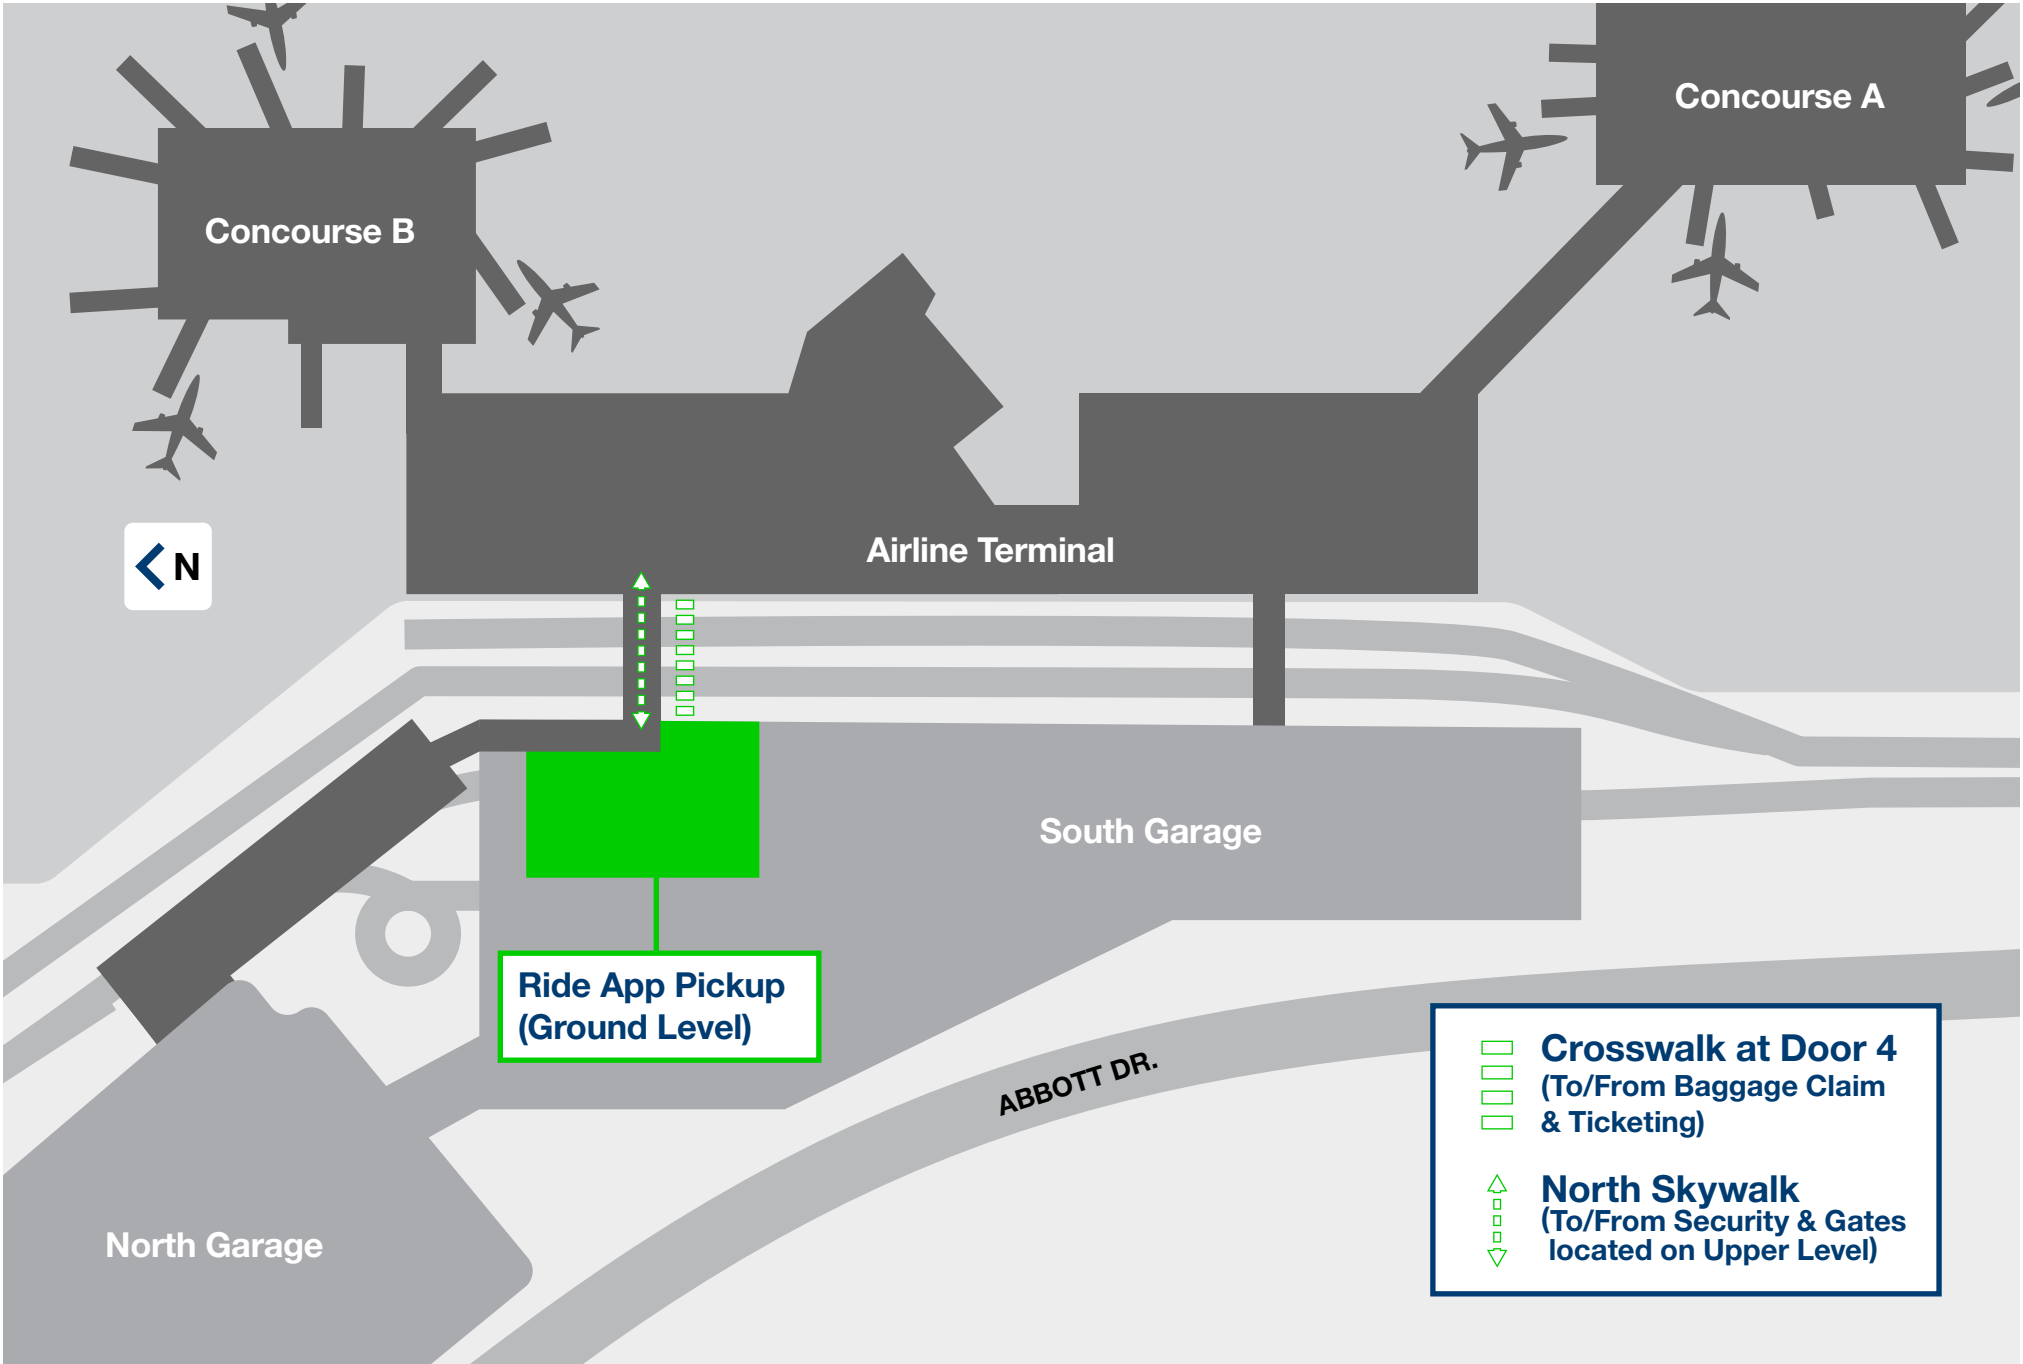

## AIRLINES, SERVICES & AMENITIES

- Airline Gates
- Security Checkpoint
- Wells Fargo ATM
- Shoe Shine
- Eppley Conference Center
- Restrooms
- Mother's Room
- Stairs
- Escalators
- Elevators
- Video Relay Service

## FOOD & BEVERAGE

- 1** Concourse B  
*North Hangar, Scooter's Coffee, Godfather's Pizza, Eat-Fit-Go*
- 2** Pauli's Lounge
- 3** North Food Court  
*KFC, Taco Bell, Salads To Go, Hangar Express, Godfather's Pizza, Blimpie*
- 4** Pints-Flights-Bites
- 5** South Food Court  
*A&W, Godfather's Pizza, Blimpie*
- 6** Concourse A  
*Kracky McGee's*

# EPPLEY AIRFIELD: Ride App Pickup Area

Airline Terminal

←  
**Exit**

**Ride App Pickup  
(Ground Level)**

**PREMIER PARKING**

*Entrance* ←

ABBOTT DRIVE

*Follow Directional Signage For Parking And Exit*