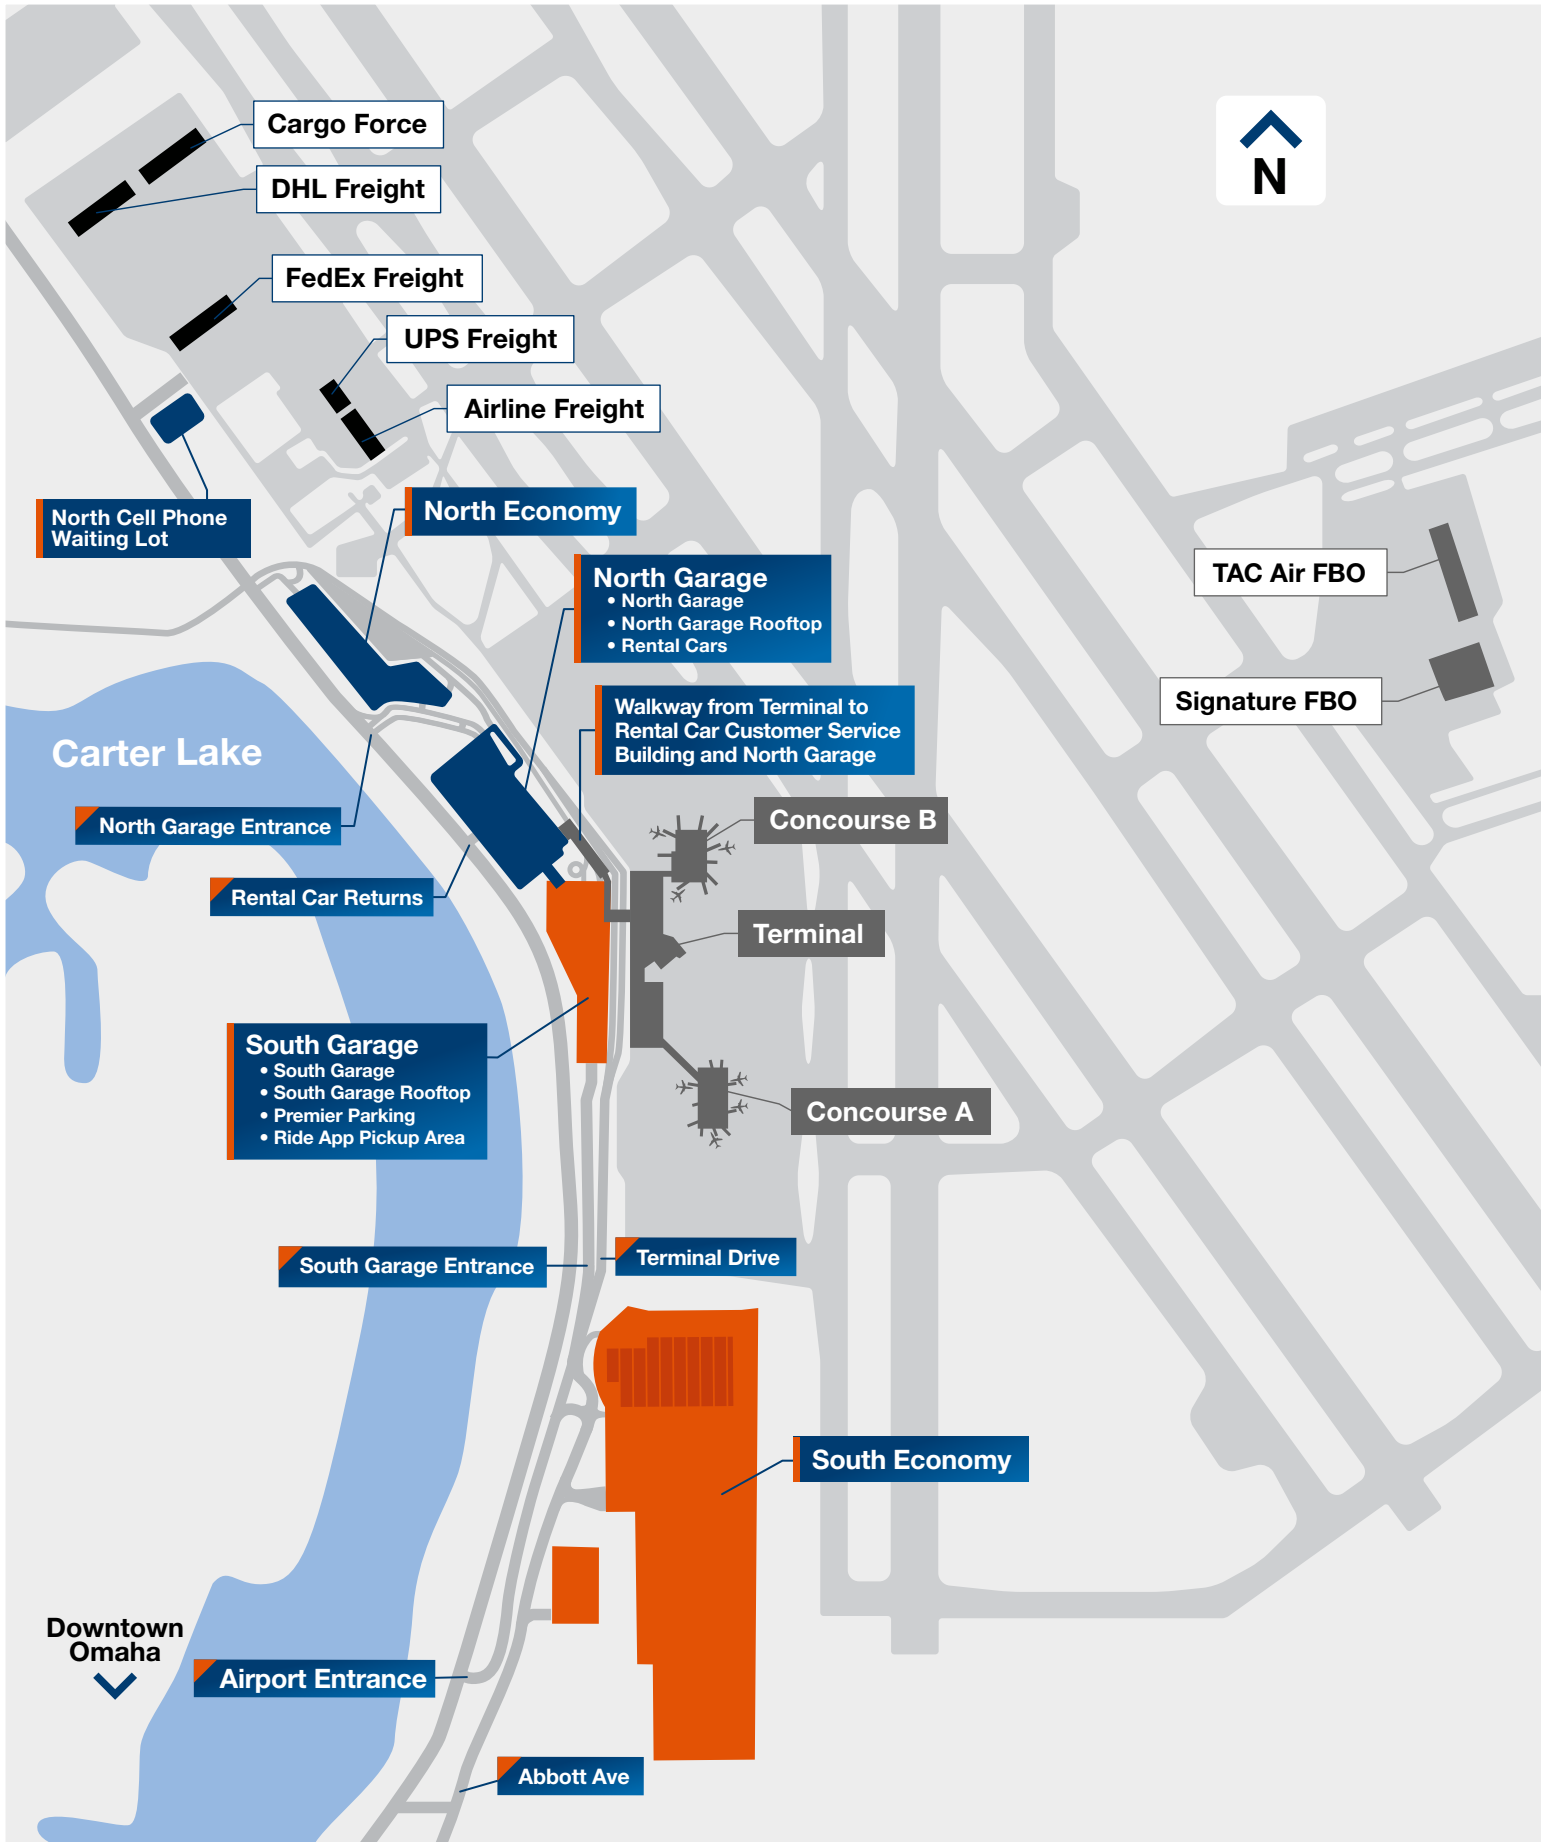

EPPLEY AIRFIELD: Property Overview