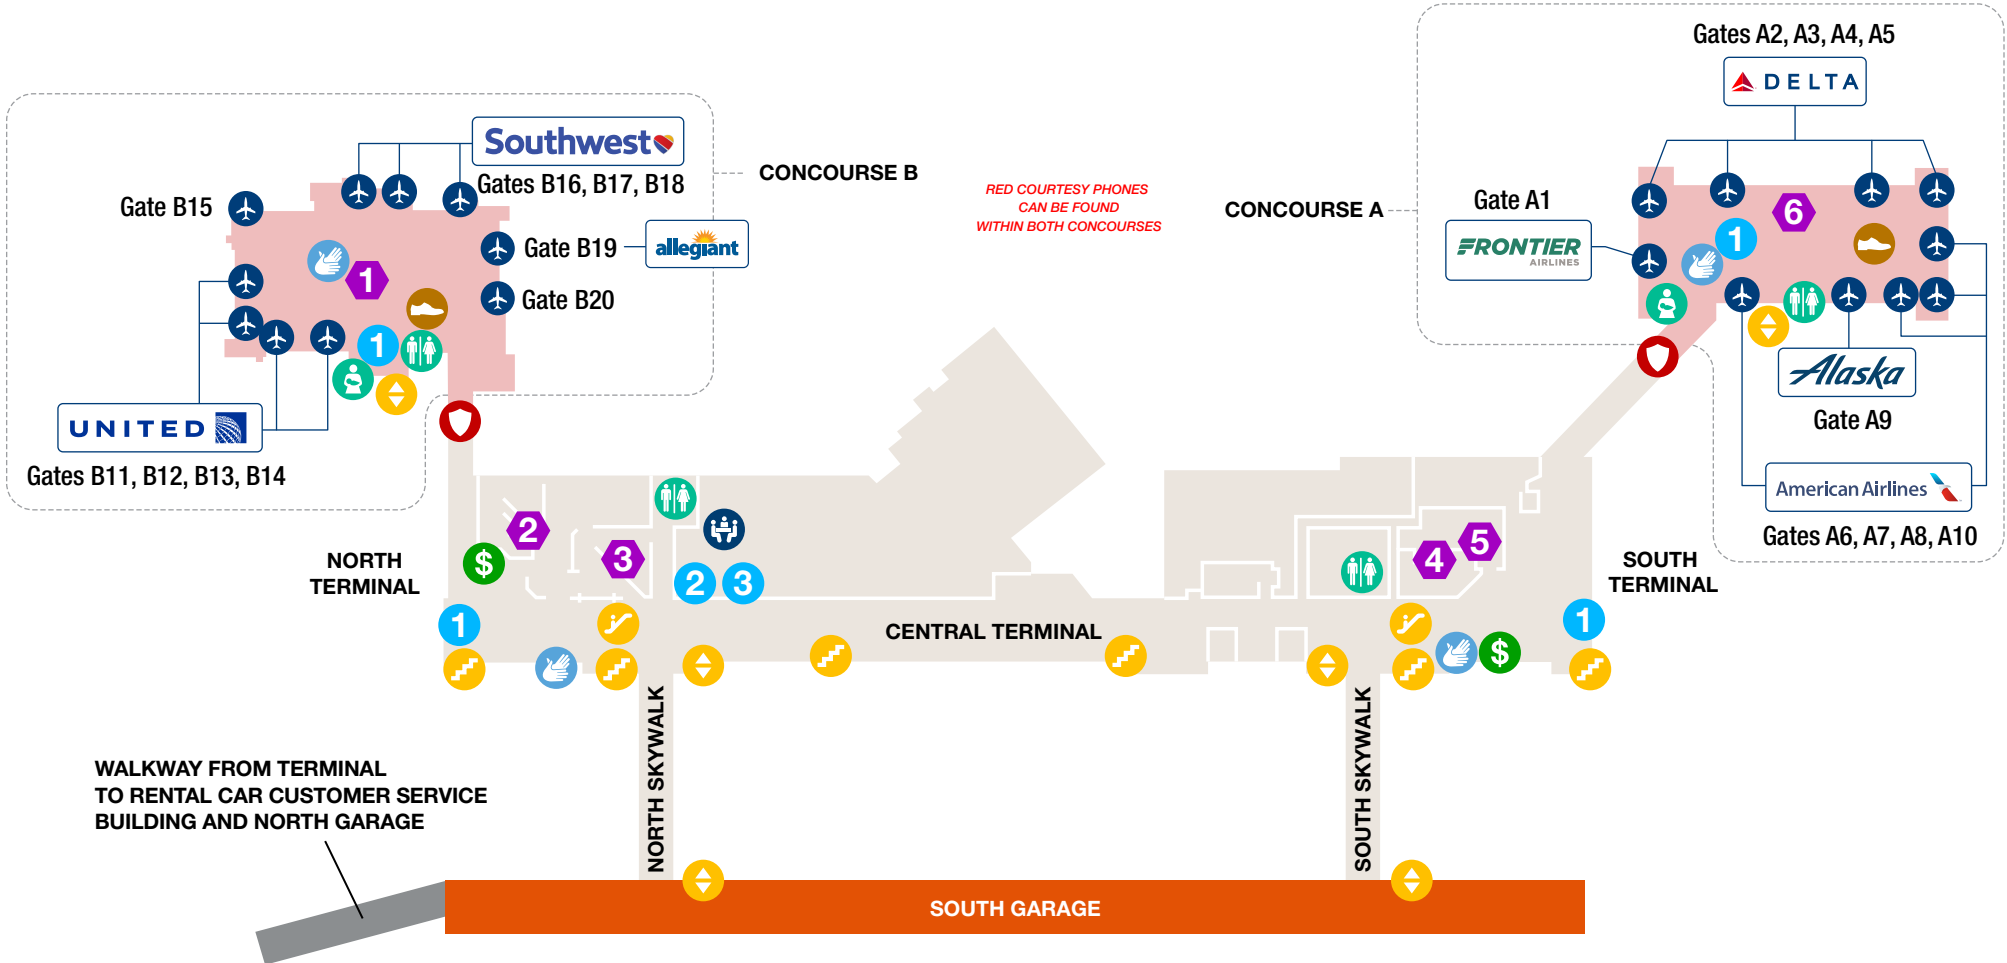

## FOOD & BEVERAGE

- |                         |                       |                     |                                 |                              |
|-------------------------|-----------------------|---------------------|---------------------------------|------------------------------|
| Airline Ticket Counters | Restrooms             | Stairs              | Ground Transportation Center    | Simply Scrumptious Snack Bar |
| Baggage Claim           | Family Restroom       | Escalators          | Metro Bus                       |                              |
| Baggage Claim Offices   | Wells Fargo ATM       | Elevators           | Taxi                            |                              |
| Lost and Found          | Service Animal Relief | Main Entrances      | ParkOMA Economy Parking Shuttle |                              |
| Smarte Carte            | First Aid Room        | Video Relay Service |                                 |                              |

## AIRLINES, SERVICES & AMENITIES

- Airline Gates
- Security Checkpoint
- Wells Fargo ATM
- Shoe Shine
- Eppley Conference Center
- Restrooms
- Mother's Room
- Stairs
- Escalators
- Elevators
- Video Relay Service

## FOOD & BEVERAGE

- 1** Concourse B  
*North Hangar, Scooter's Coffee, Godfather's Pizza, Eat-Fit-Go*
- 2** Pauli's Lounge
- 3** North Food Court  
*KFC, Taco Bell, Salads To Go, Hangar Express, Godfather's Pizza, Blimpie*
- 4** Pints-Flights-Bites
- 5** South Food Court  
*A&W, Godfather's Pizza, Blimpie*
- 6** Concourse A  
*Kracky McGee's*

# EPPLEY AIRFIELD: Ride App Pickup Area

Airline Terminal

←  
**Exit**

**Ride App Pickup  
(Ground Level)**

**PREMIER PARKING**

*Entrance* ←

ABBOTT DRIVE

*Follow Directional Signage For Parking And Exit*