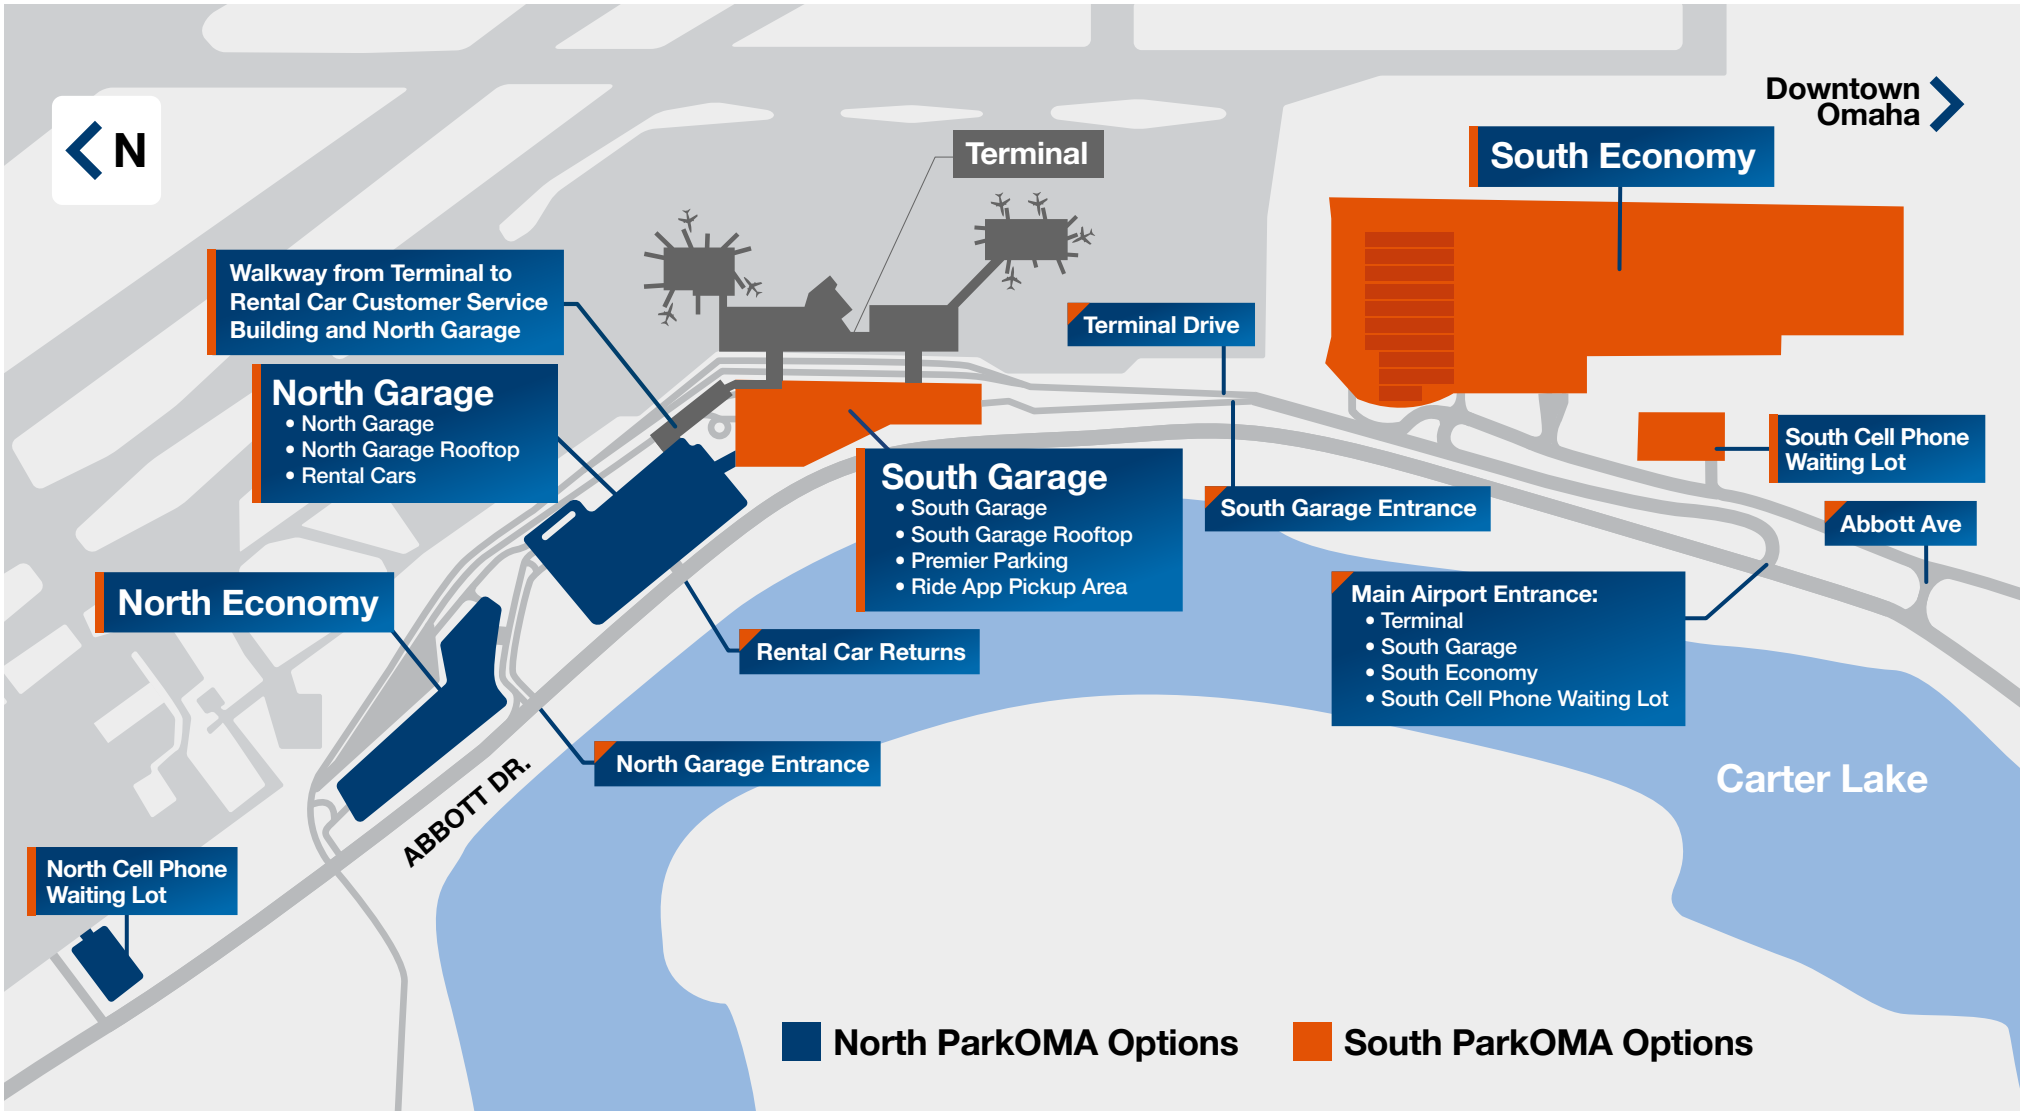

## FOOD & BEVERAGE

- |                         |                       |                     |                                 |                              |
|-------------------------|-----------------------|---------------------|---------------------------------|------------------------------|
| Airline Ticket Counters | Restrooms             | Stairs              | Ground Transportation Center    | Simply Scrumptious Snack Bar |
| Baggage Claim           | Family Restroom       | Escalators          | Metro Bus                       |                              |
| Baggage Claim Offices   | Wells Fargo ATM       | Elevators           | Taxi                            |                              |
| Lost and Found          | Service Animal Relief | Main Entrances      | ParkOMA Economy Parking Shuttle |                              |
| Smarte Carte            | First Aid Room        | Video Relay Service |                                 |                              |

## AIRLINES, SERVICES & AMENITIES

- Airline Gates
- Security Checkpoint
- Wells Fargo ATM
- Shoe Shine
- Eppley Conference Center
- Restrooms
- Mother's Room
- Stairs
- Escalators
- Elevators
- Video Relay Service

## FOOD & BEVERAGE

- 1** Concourse B  
*North Hangar, Scooter's Coffee, Godfather's Pizza, Eat-Fit-Go*
- 2** Pauli's Lounge
- 3** North Food Court  
*KFC, Taco Bell, Salads To Go, Hangar Express, Godfather's Pizza, Blimpie*
- 4** Pints-Flights-Bites
- 5** South Food Court  
*A&W, Godfather's Pizza, Blimpie*
- 6** Concourse A  
*Kracky McGee's*

# EPPLEY AIRFIELD: Ride App Pickup Area

Airline Terminal

←  
**Exit**

**Ride App Pickup  
(Ground Level)**

**PREMIER PARKING**

*Entrance* ←

ABBOTT DRIVE

*Follow Directional Signage For Parking And Exit*