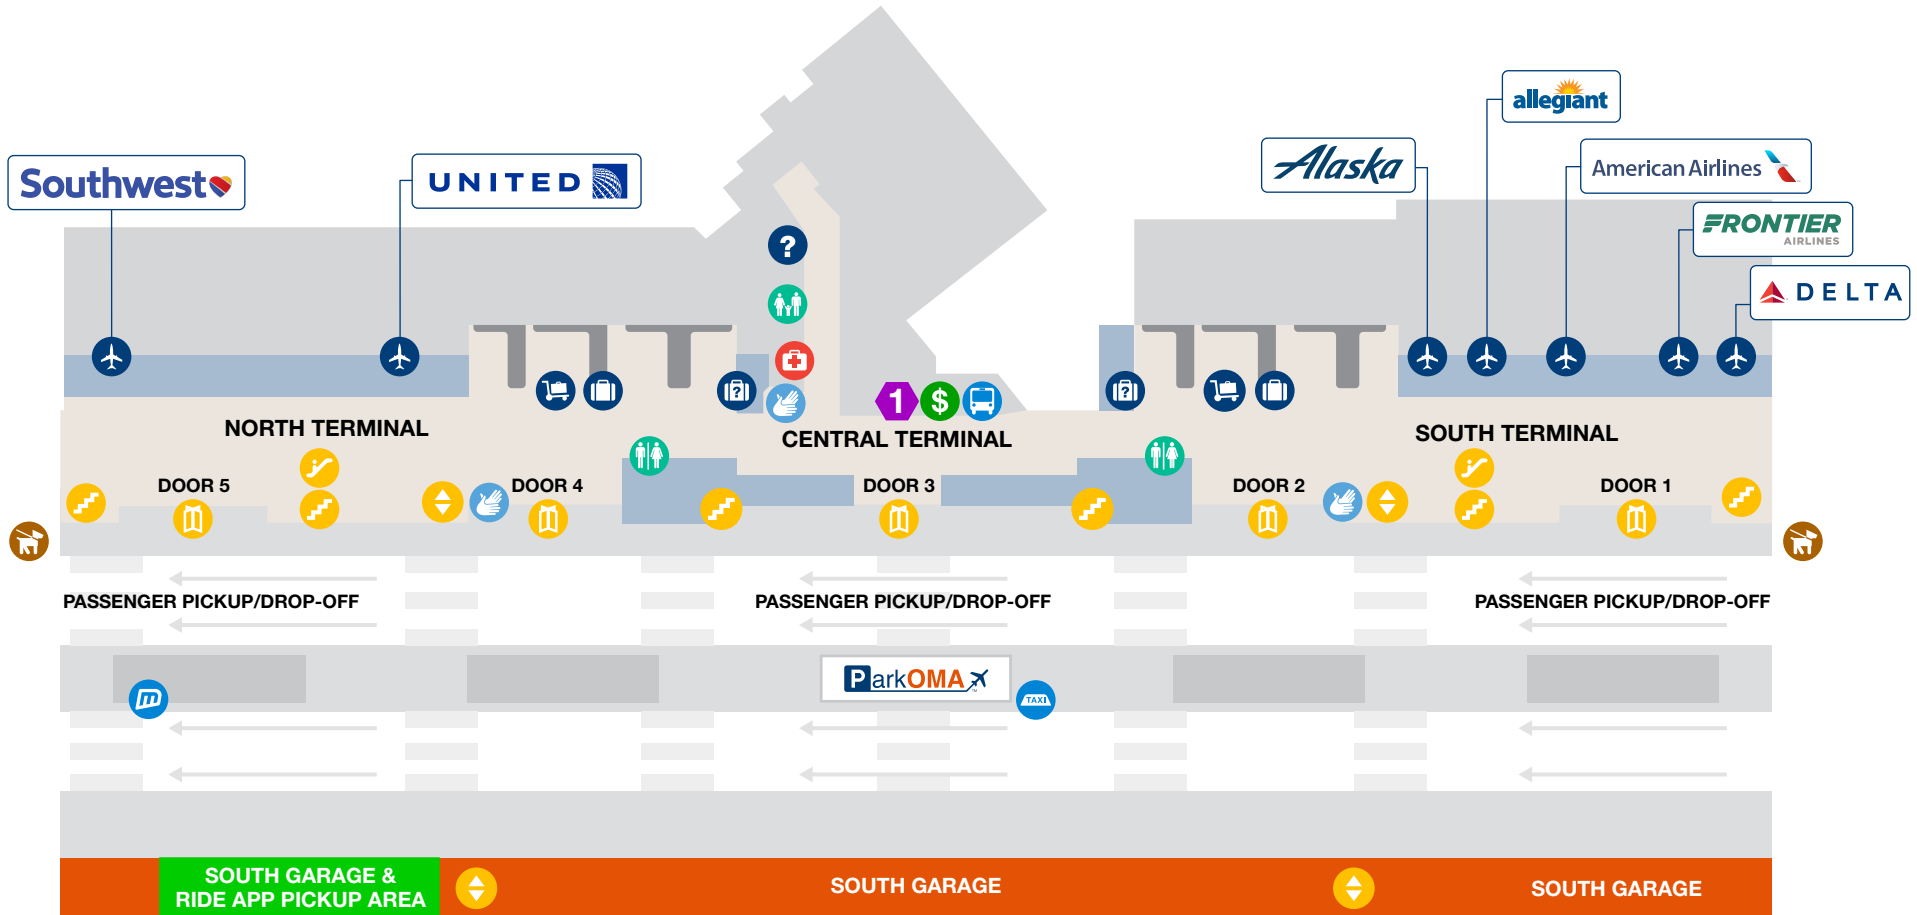

AIRLINES, SERVICES & AMENITIES

TRANSPORTATION

FOOD & BEVERAGE

Airline Ticket Counters	Restrooms	Stairs	Ground Transportation Center	Simply Scrumptious Snack Bar
Baggage Claim	Family Restroom	Escalators	Metro Bus	
Baggage Claim Offices	Wells Fargo ATM	Elevators	Taxi	
Lost and Found	Service Animal Relief	Main Entrances	ParkOMA Economy Parking Shuttle	
Smarte Carte	First Aid Room	Video Relay Service