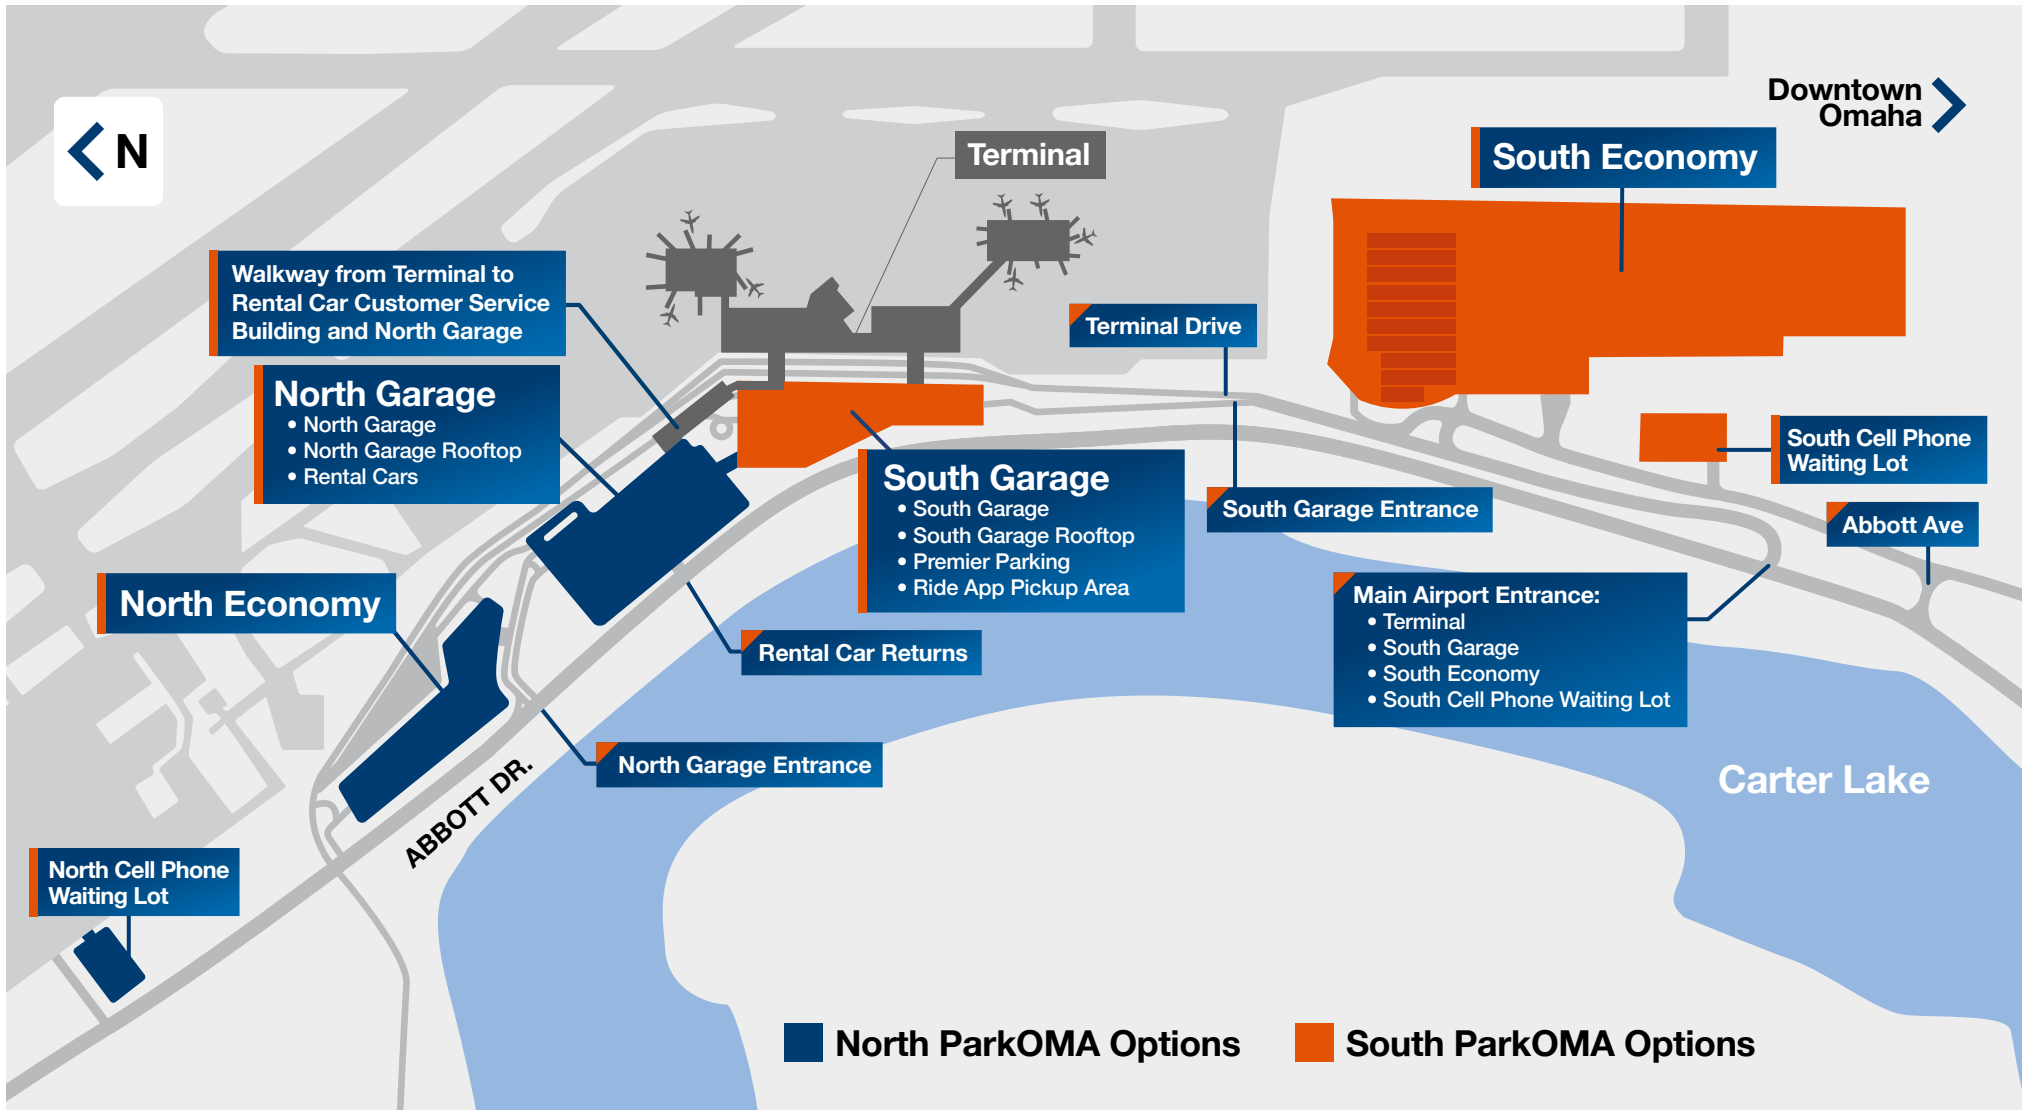

AIRLINES, SERVICES & AMENITIES

- Airline Gates
- Security Checkpoint
- Wells Fargo ATM
- Shoe Shine
- Eppley Conference Center
- Restrooms
- Mother's Room
- Stairs
- Escalators
- Elevators
- Video Relay Service

FOOD & BEVERAGE

- 1** Concourse B
North Hangar, Scooter's Coffee, Godfather's Pizza, Eat-Fit-Go
- 2** Pauli's Lounge
- 3** North Food Court
KFC, Taco Bell, Salads To Go, Hangar Express, Godfather's Pizza, Blimpie
- 4** Pints-Flights-Bites
- 5** South Food Court
A&W, Godfather's Pizza, Blimpie
- 6** Concourse A
Kracky McGee's

GIFTS & SHOPPING

- 1** Hudson News/Gifts
- 2** Gallery Eppley by Hudson
- 3** Hudson Booksellers

EPPLEY AIRFIELD: Ride App Pickup Area

Airline Terminal

←
Exit

Ride App Pickup
(Ground Level)

PREMIER PARKING

Entrance

ABBOTT DRIVE

Follow Directional Signage For Parking And Exit