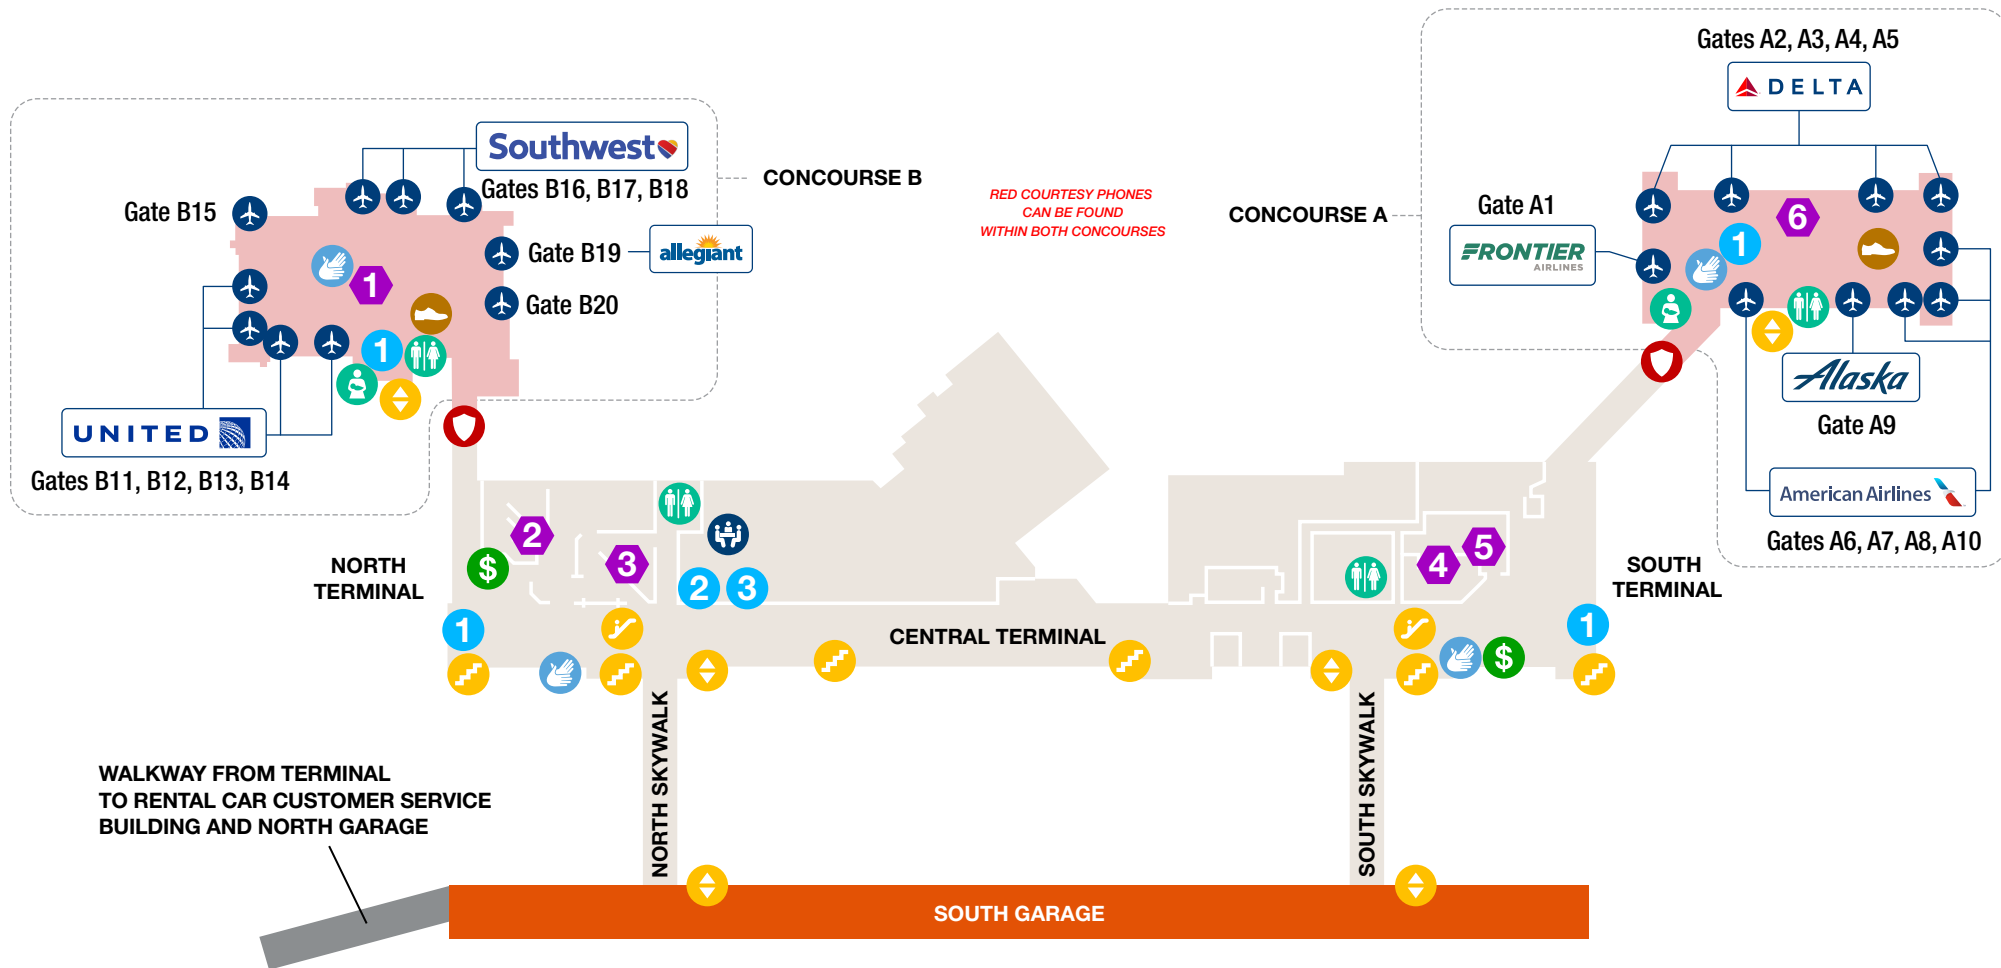

EPPLEY AIRFIELD: Property Overview

AIRLINES, SERVICES & AMENITIES

TRANSPORTATION

FOOD & BEVERAGE

- | | | | | |
|-------------------------|-----------------------|---------------------|---------------------------------|--------------------------------|
| Airline Ticket Counters | Restrooms | Stairs | Ground Transportation Center | 1 Simply Scrumptious Snack Bar |
| Baggage Claim | Family Restroom | Escalators | Metro Bus | |
| Baggage Claim Offices | Wells Fargo ATM | Elevators | Taxi | |
| Lost and Found | Service Animal Relief | Main Entrances | ParkOMA Economy Parking Shuttle | |
| Smarte Carte | First Aid Room | Video Relay Service | | |

AIRLINES, SERVICES & AMENITIES

- Airline Gates
- Security Checkpoint
- Wells Fargo ATM
- Shoe Shine
- Eppley Conference Center
- Restrooms
- Mother's Room
- Stairs
- Escalators
- Elevators
- Video Relay Service

FOOD & BEVERAGE

- 1** Concourse B
North Hangar, Scooter's Coffee, Godfather's Pizza, Eat-Fit-Go
- 2** Pauli's Lounge
- 3** North Food Court
KFC, Taco Bell, Salads To Go, Hangar Express, Godfather's Pizza, Blimpie
- 4** Pints-Flights-Bites
- 5** South Food Court
A&W, Godfather's Pizza, Blimpie
- 6** Concourse A
Kracky McGee's

GIFTS & SHOPPING

- 1** Hudson News/Gifts
- 2** Gallery Eppley by Hudson
- 3** Hudson Booksellers

EPPLEY AIRFIELD: Ride App Pickup Area

Airline Terminal

←
Exit

Ride App Pickup
(Ground Level)

PREMIER PARKING

Entrance