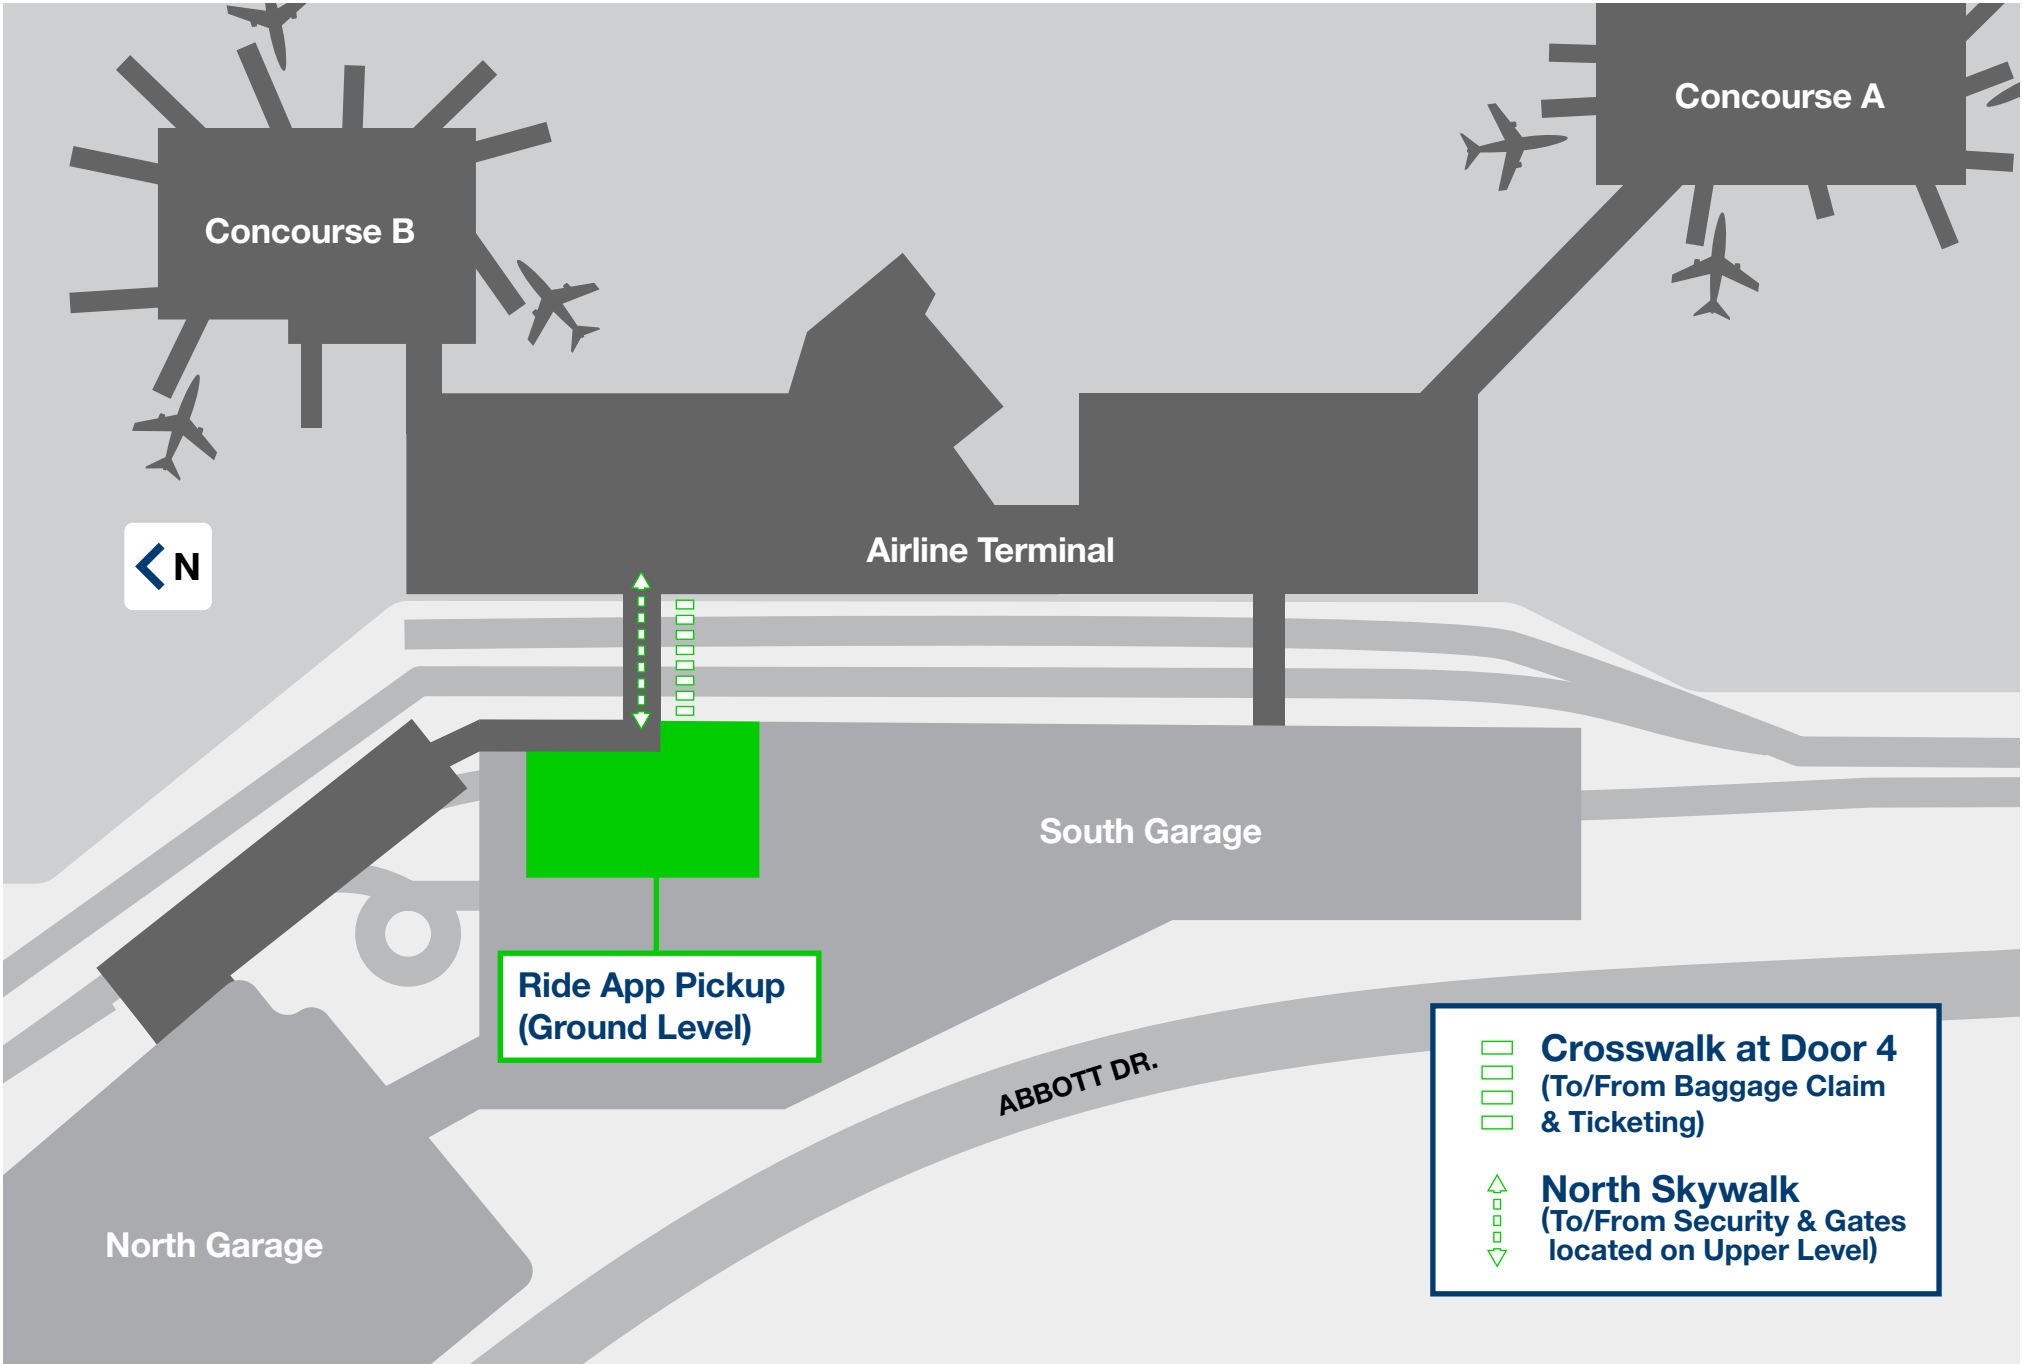

EPPLEY AIRFIELD: Ride App Pickup Area