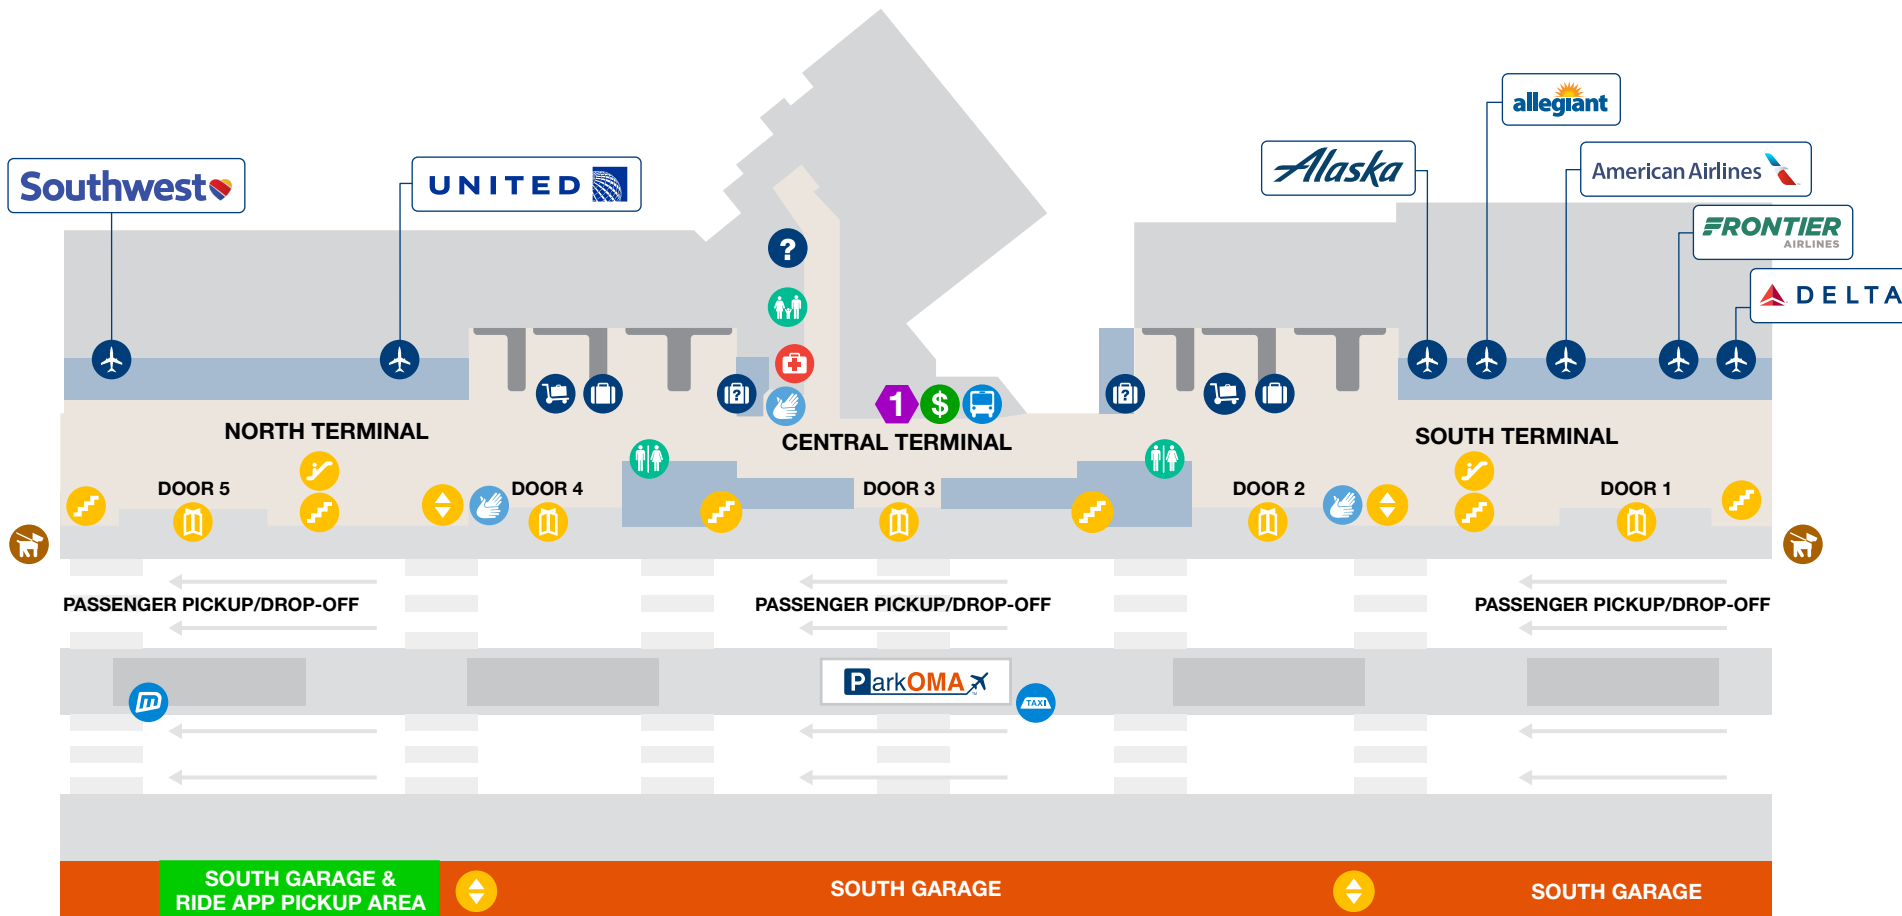

EPPLEY AIRFIELD: Property Overview

AIRLINES, SERVICES & AMENITIES

TRANSPORTATION

FOOD & BEVERAGE

- | | | | | |
|-------------------------|-----------------------|---------------------|---------------------------------|--------------------------------|
| Airline Ticket Counters | Restrooms | Stairs | Ground Transportation Center | 1 Simply Scrumptious Snack Bar |
| Baggage Claim | Family Restroom | Escalators | Metro Bus | |
| Baggage Claim Offices | Wells Fargo ATM | Elevators | Taxi | |
| Lost and Found | Service Animal Relief | Main Entrances | ParkOMA Economy Parking Shuttle | |
| Smarte Carte | First Aid Room | Video Relay Service | | |

AIRLINES, SERVICES & AMENITIES

- Airline Gates
- Security Checkpoint
- Wells Fargo ATM
- Shoe Shine
- Eppley Conference Center
- Restrooms
- Mother's Room
- Stairs
- Escalators
- Elevators
- Video Relay Service

FOOD & BEVERAGE

- 1** Concourse B
North Hangar, Scooter's Coffee, Godfather's Pizza, Eat-Fit-Go
- 2** Pauli's Lounge
- 3** North Food Court
KFC, Taco Bell, Salads To Go, Hangar Express, Godfather's Pizza, Blimpie
- 4** Pints-Flights-Bites
- 5** South Food Court
A&W, Godfather's Pizza, Blimpie
- 6** Concourse A
Kracky McGee's

GIFTS & SHOPPING

- 1** Hudson News/Gifts
- 2** Gallery Eppley by Hudson
- 3** Hudson Booksellers

EPPLEY AIRFIELD: Ride App Pickup Area

Airline Terminal

←
Exit

Ride App Pickup
(Ground Level)

PREMIER PARKING

Entrance