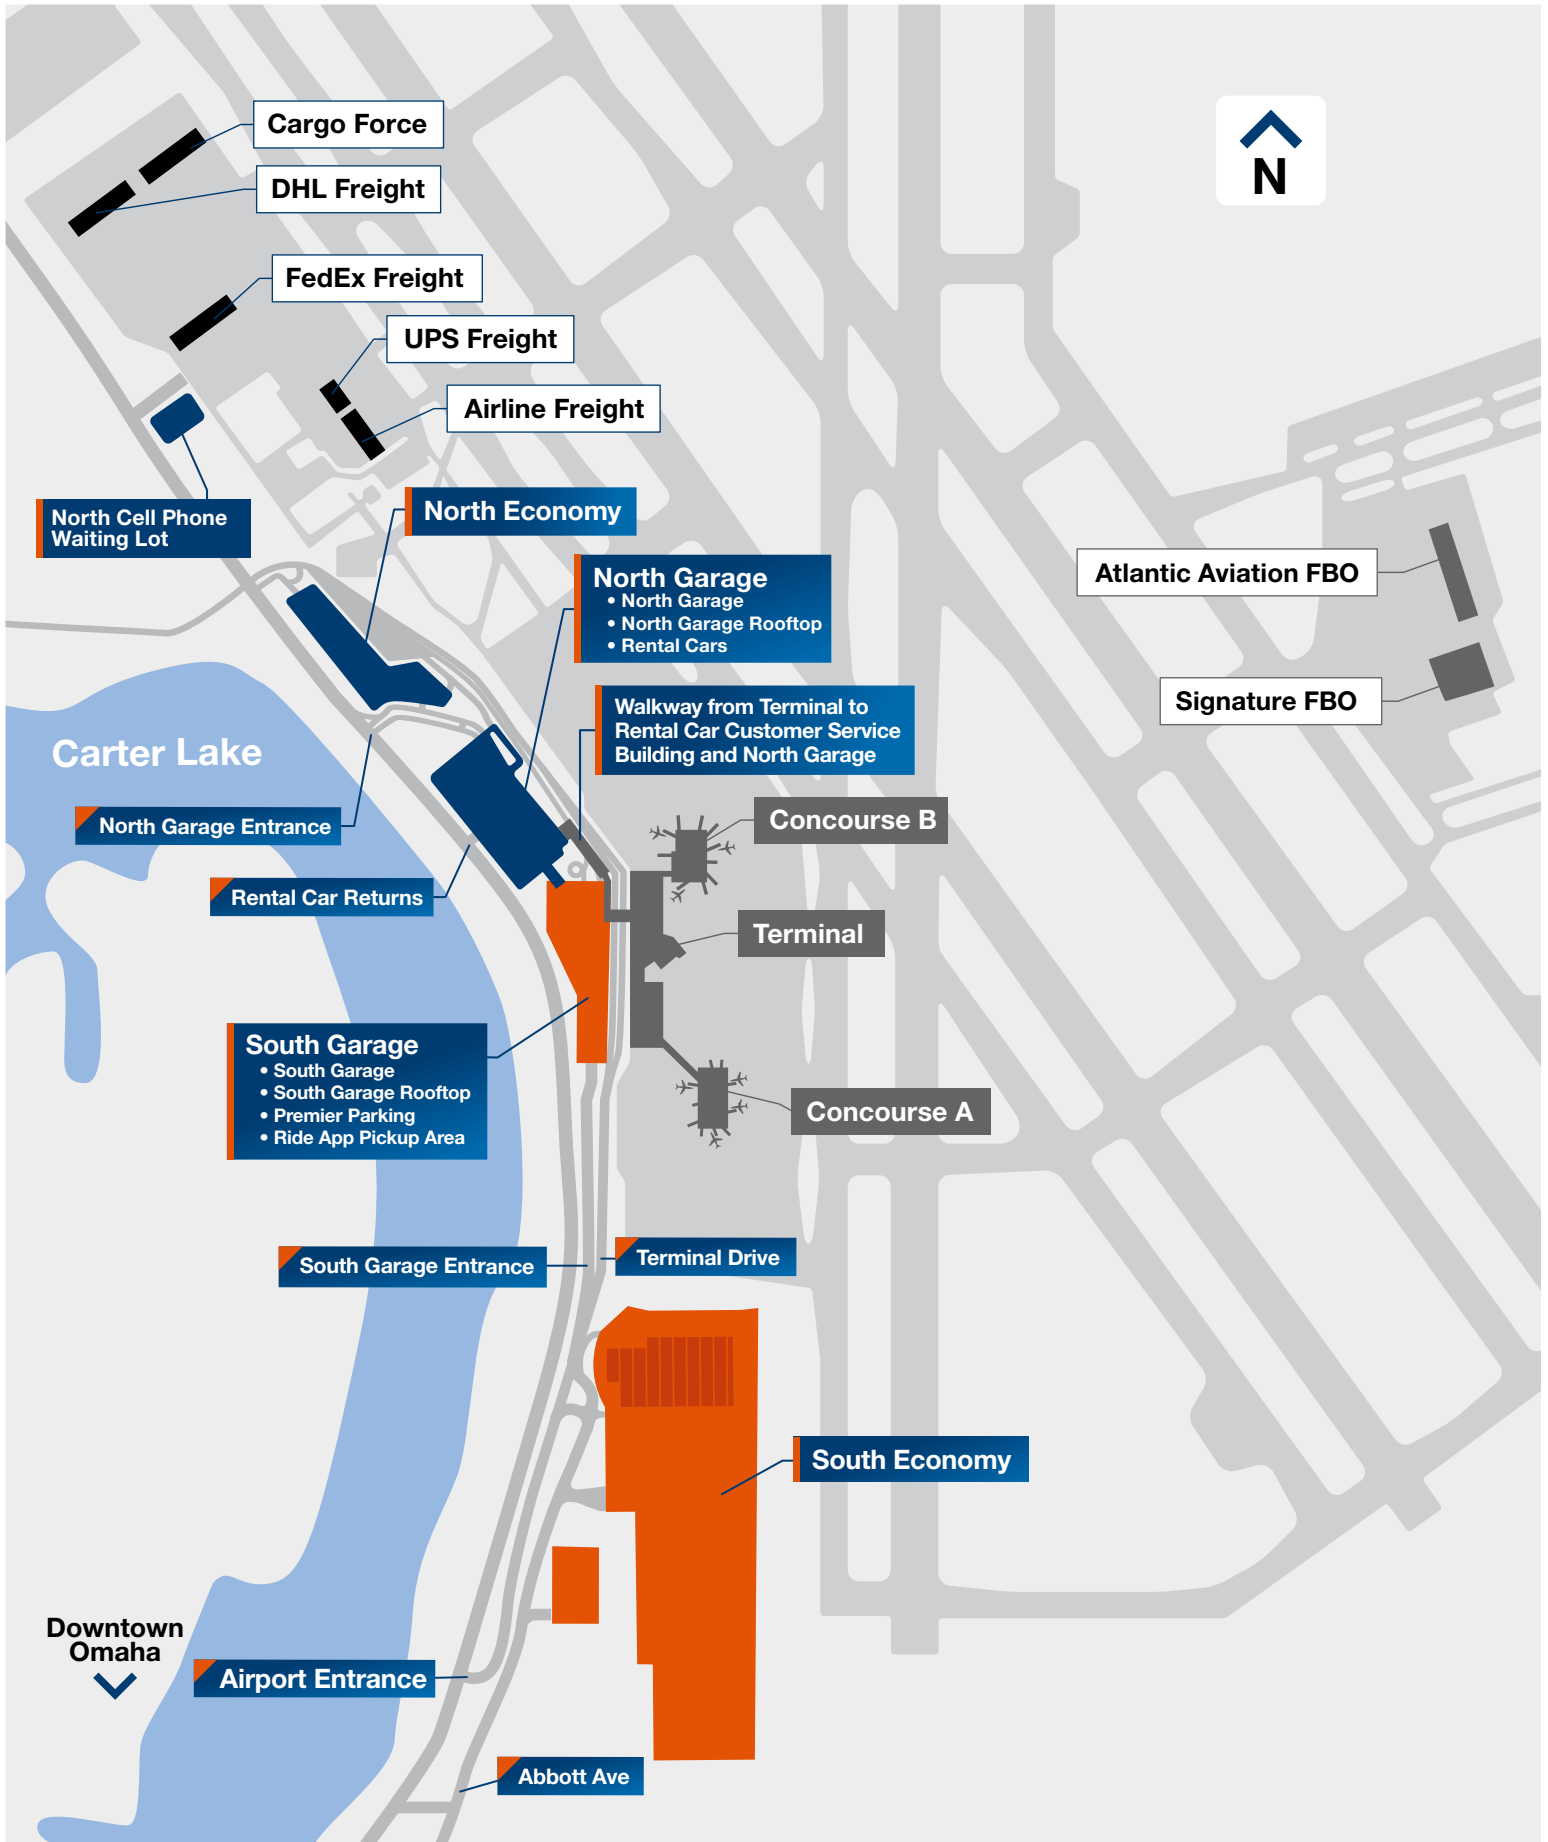

EPPLEY AIRFIELD: Property Overview

AIRLINES, SERVICES & AMENITIES

TRANSPORTATION

FOOD & BEVERAGE

- | | | | | |
|-------------------------|-----------------------|---------------------|---------------------------------|--------------------------------|
| Airline Ticket Counters | Restrooms | Stairs | Ground Transportation Center | 1 Simply Scrumptious Snack Bar |
| Baggage Claim | Family Restroom | Escalators | Metro Bus | |
| Baggage Claim Offices | Wells Fargo ATM | Elevators | Taxi | |
| Lost and Found | Service Animal Relief | Main Entrances | ParkOMA Economy Parking Shuttle | |
| Smarte Carte | First Aid Room | Video Relay Service | | |

AIRLINES, SERVICES & AMENITIES

- Airline Gates
- Security Checkpoint
- Wells Fargo ATM
- Shoe Shine
- Eppley Conference Center
- Restrooms
- Mother's Room
- Stairs
- Escalators
- Elevators
- Video Relay Service

FOOD & BEVERAGE

- 1** Concourse B
North Hangar, Scooter's Coffee, Godfather's Pizza, Eat-Fit-Go
- 2** Pauli's Lounge
- 3** North Food Court
KFC, Taco Bell, Salads To Go, Hangar Express, Godfather's Pizza, Blimpie
- 4** Pints-Flights-Bites
- 5** South Food Court
A&W, Godfather's Pizza, Blimpie
- 6** Concourse A
Kracky McGee's

ABBOTT DRIVE

Follow Directional Signage For Parking And Exit