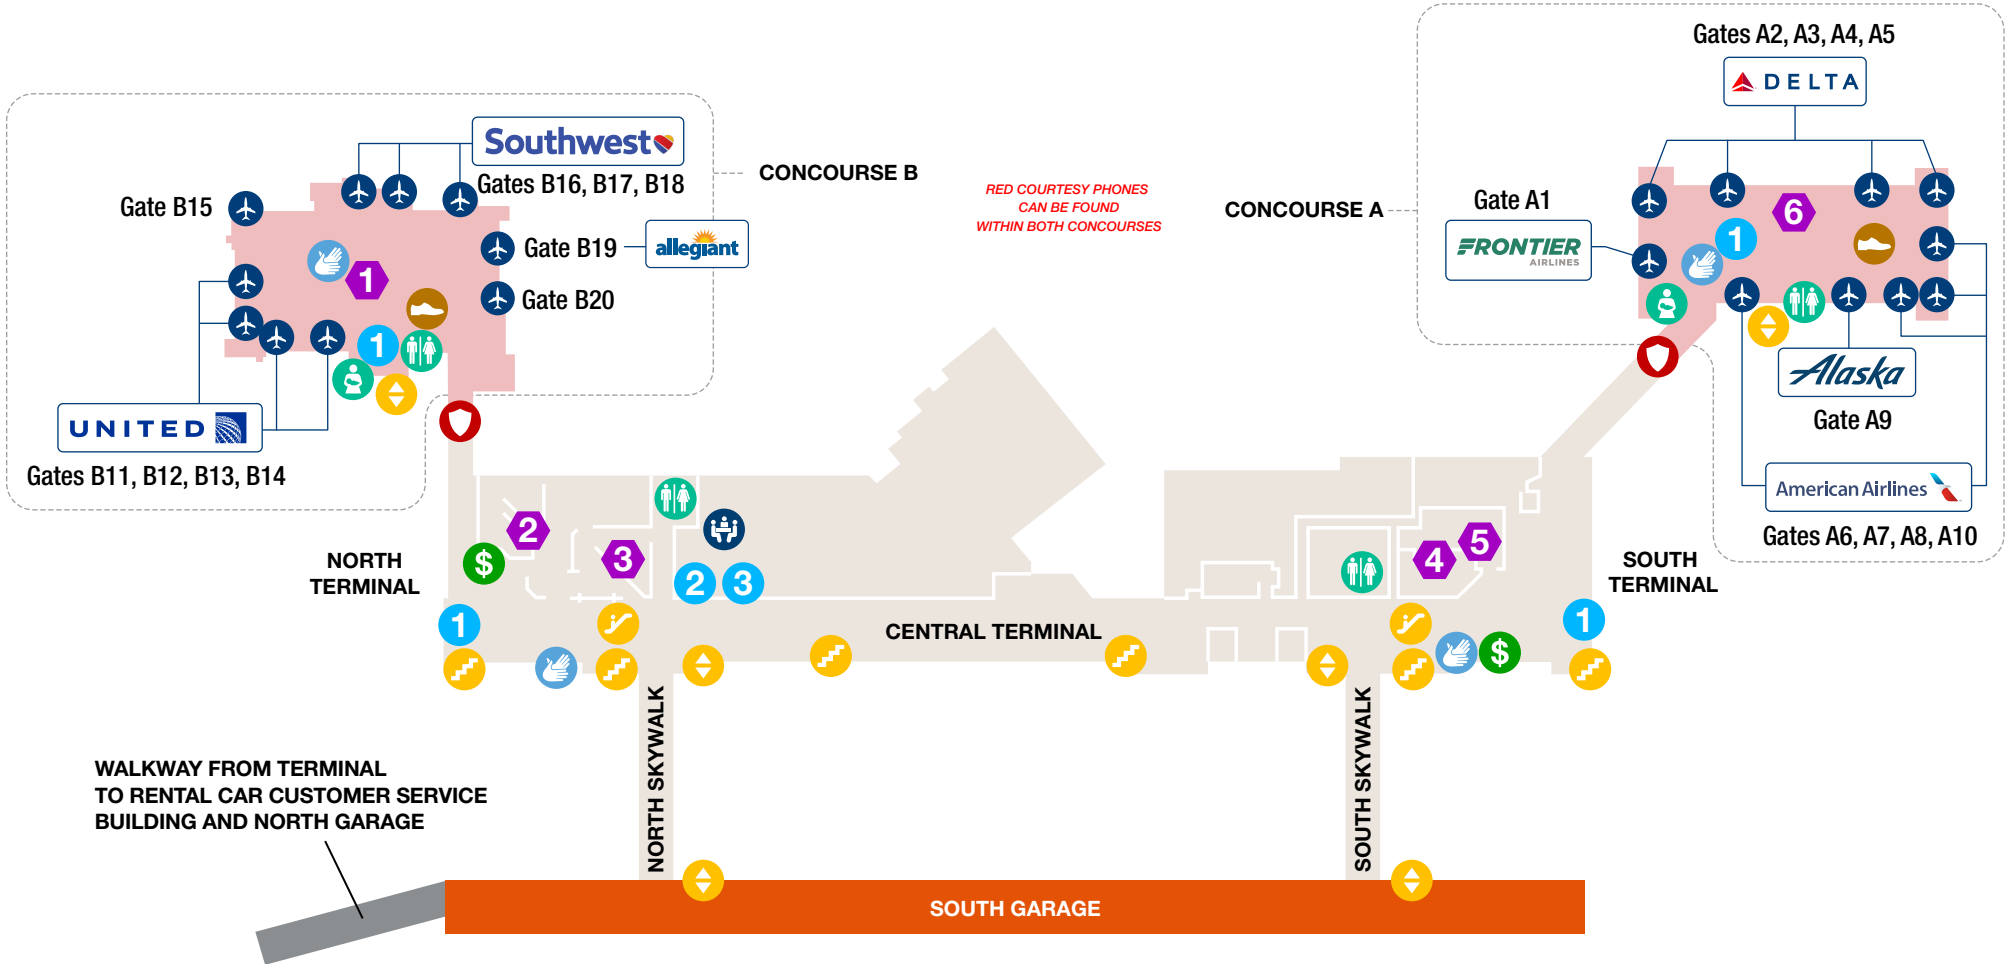

EPPLEY AIRFIELD: Property Overview

AIRLINES, SERVICES & AMENITIES

TRANSPORTATION

FOOD & BEVERAGE

- | | | | | |
|-------------------------|-----------------------|---------------------|---------------------------------|------------------------------|
| Airline Ticket Counters | Restrooms | Stairs | Ground Transportation Center | Simply Scrumptious Snack Bar |
| Baggage Claim | Family Restroom | Escalators | Metro Bus | |
| Baggage Claim Offices | Wells Fargo ATM | Elevators | Taxi | |
| Lost and Found | Service Animal Relief | Main Entrances | ParkOMA Economy Parking Shuttle | |
| Smarte Carte | First Aid Room | Video Relay Service | | |

AIRLINES, SERVICES & AMENITIES

- Airline Gates
- Security Checkpoint
- Wells Fargo ATM
- Shoe Shine
- Eppley Conference Center
- Restrooms
- Mother's Room
- Stairs
- Escalators
- Elevators
- Video Relay Service

FOOD & BEVERAGE

- 1** Concourse B
North Hangar, Scooter's Coffee, Godfather's Pizza, Eat-Fit-Go
- 2** Pauli's Lounge
- 3** North Food Court
KFC, Taco Bell, Salads To Go, Hangar Express, Godfather's Pizza, Blimpie
- 4** Pints-Flights-Bites
- 5** South Food Court
A&W, Godfather's Pizza, Blimpie
- 6** Concourse A
Kracky McGee's

GIFTS & SHOPPING

- 1** Hudson News/Gifts
- 2** Gallery Eppley by Hudson
- 3** Hudson Booksellers

EPPLEY AIRFIELD: Ride App Pickup Area