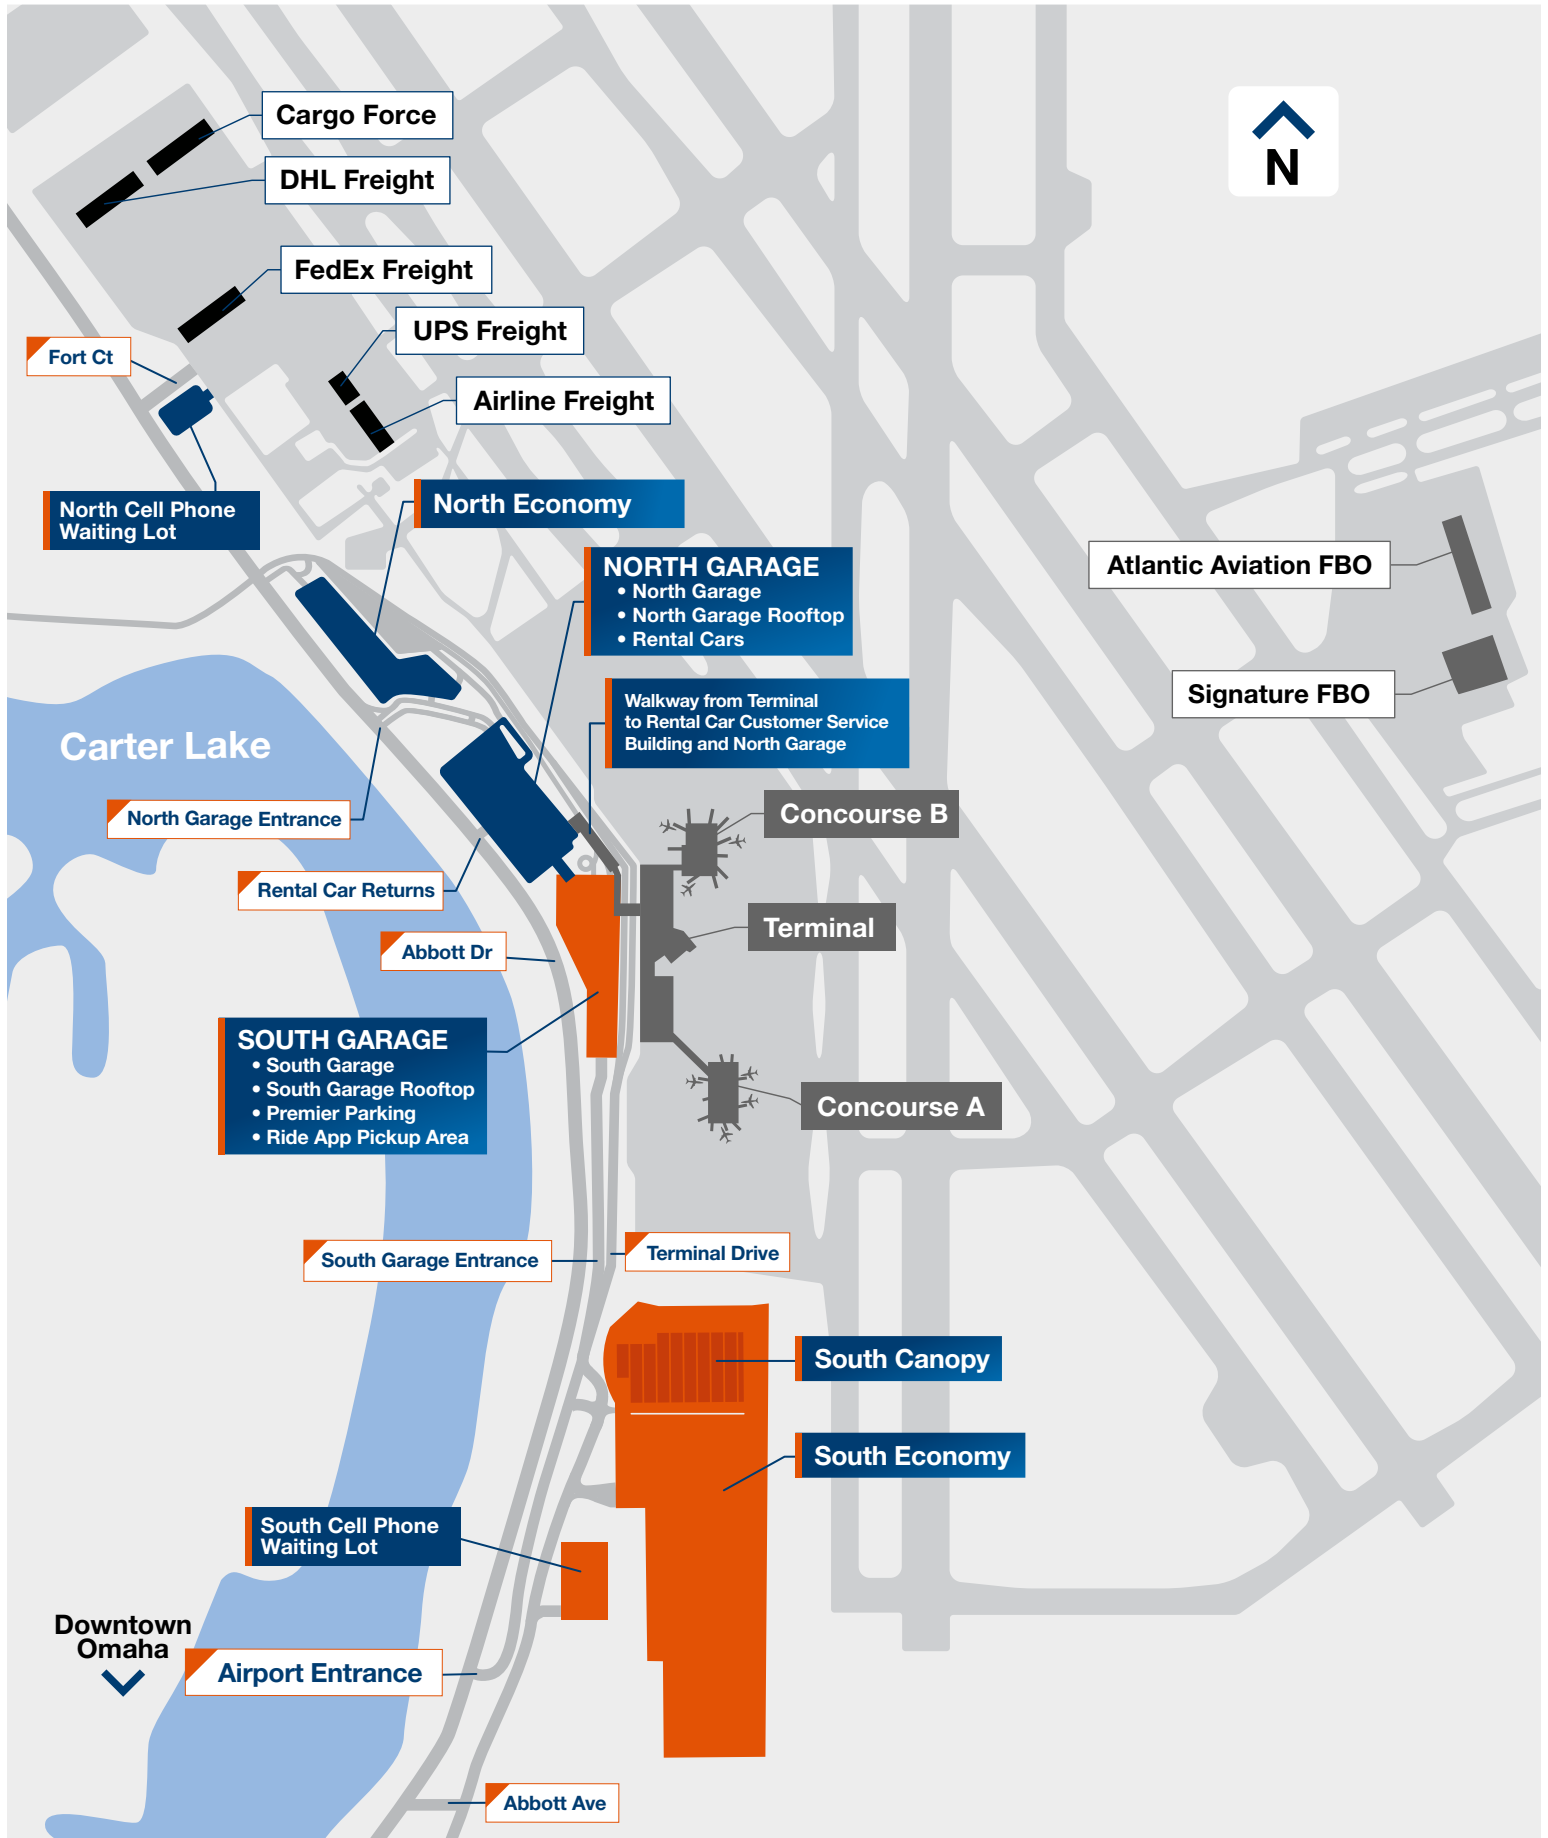

EPPLEY AIRFIELD: Property Overview

AIRLINES, SERVICES & AMENITIES

TRANSPORTATION

FOOD & BEVERAGE

- | | | | | |
|-------------------------|-----------------------|---------------------|---------------------------------|------------------------------|
| Airline Ticket Counters | Restrooms | Stairs | Ground Transportation Center | Simply Scrumptious Snack Bar |
| Baggage Claim | Family Restroom | Escalators | Metro Bus | |
| Baggage Claim Offices | Wells Fargo ATM | Elevators | Taxi | |
| Lost and Found | Service Animal Relief | Main Entrances | ParkOMA Economy Parking Shuttle | |
| Smarte Carte | First Aid Room | Video Relay Service | | |

AIRLINES, SERVICES & AMENITIES

- Airline Gates
- Security Checkpoint
- Wells Fargo ATM
- Shoe Shine
- Eppley Conference Center
- Restrooms
- Mother's Room
- Stairs
- Escalators
- Elevators
- Video Relay Service

FOOD & BEVERAGE

- 1** Concourse B
North Hangar, Scooter's Coffee, Godfather's Pizza, Eat-Fit-Go
- 2** Pauli's Lounge
- 3** North Food Court
KFC, Taco Bell, Salads To Go, Hangar Express, Godfather's Pizza, Blimpie
- 4** Pints-Flights-Bites
- 5** South Food Court
A&W, Godfather's Pizza, Blimpie
- 6** Concourse A
Kracky McGee's

GIFTS & SHOPPING

- 1** Hudson News/Gifts
- 2** Gallery Eppley by Hudson
- 3** Hudson Booksellers

EPPLEY AIRFIELD: Ride App Pickup Area