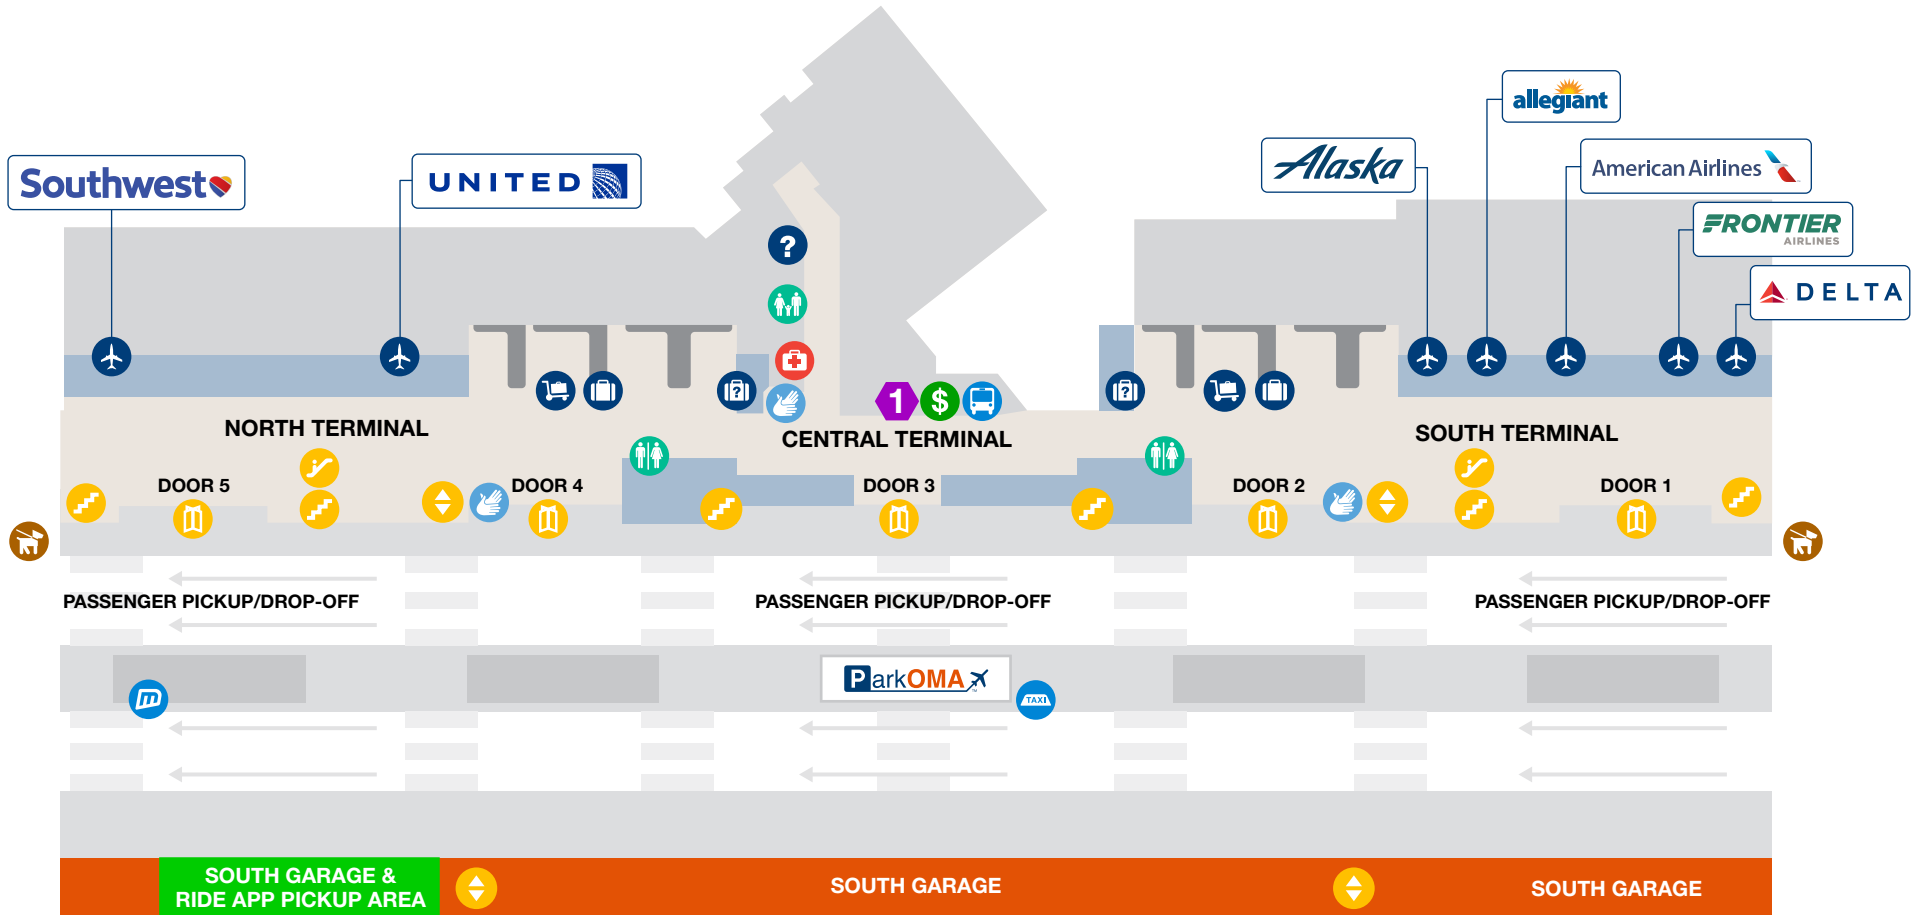

EPPLEY AIRFIELD: Property Overview

AIRLINES, SERVICES & AMENITIES

TRANSPORTATION

FOOD & BEVERAGE

- | | | | | |
|-------------------------|-----------------------|---------------------|---------------------------------|------------------------------|
| Airline Ticket Counters | Restrooms | Stairs | Ground Transportation Center | Simply Scrumptious Snack Bar |
| Baggage Claim | Family Restroom | Escalators | Metro Bus | |
| Baggage Claim Offices | Wells Fargo ATM | Elevators | Taxi | |
| Lost and Found | Service Animal Relief | Main Entrances | ParkOMA Economy Parking Shuttle | |
| Smarte Carte | First Aid Room | Video Relay Service | | |

AIRLINES, SERVICES & AMENITIES

- Airline Gates
- Security Checkpoint
- Wells Fargo ATM
- Shoe Shine
- Eppley Conference Center
- Restrooms
- Mother's Room
- Stairs
- Escalators
- Elevators
- Video Relay Service

FOOD & BEVERAGE

- 1** Concourse B
North Hangar, Scooter's Coffee, Godfather's Pizza, Eat-Fit-Go
- 2** Pauli's Lounge
- 3** North Food Court
KFC, Taco Bell, Salads To Go, Hangar Express, Godfather's Pizza, Blimpie
- 4** Pints-Flights-Bites
- 5** South Food Court
A&W, Godfather's Pizza, Blimpie
- 6** Concourse A
Kracky McGee's

GIFTS & SHOPPING

- 1** Hudson News/Gifts
- 2** Gallery Eppley by Hudson
- 3** Hudson Booksellers

EPPLEY AIRFIELD: Ride App Pickup Area