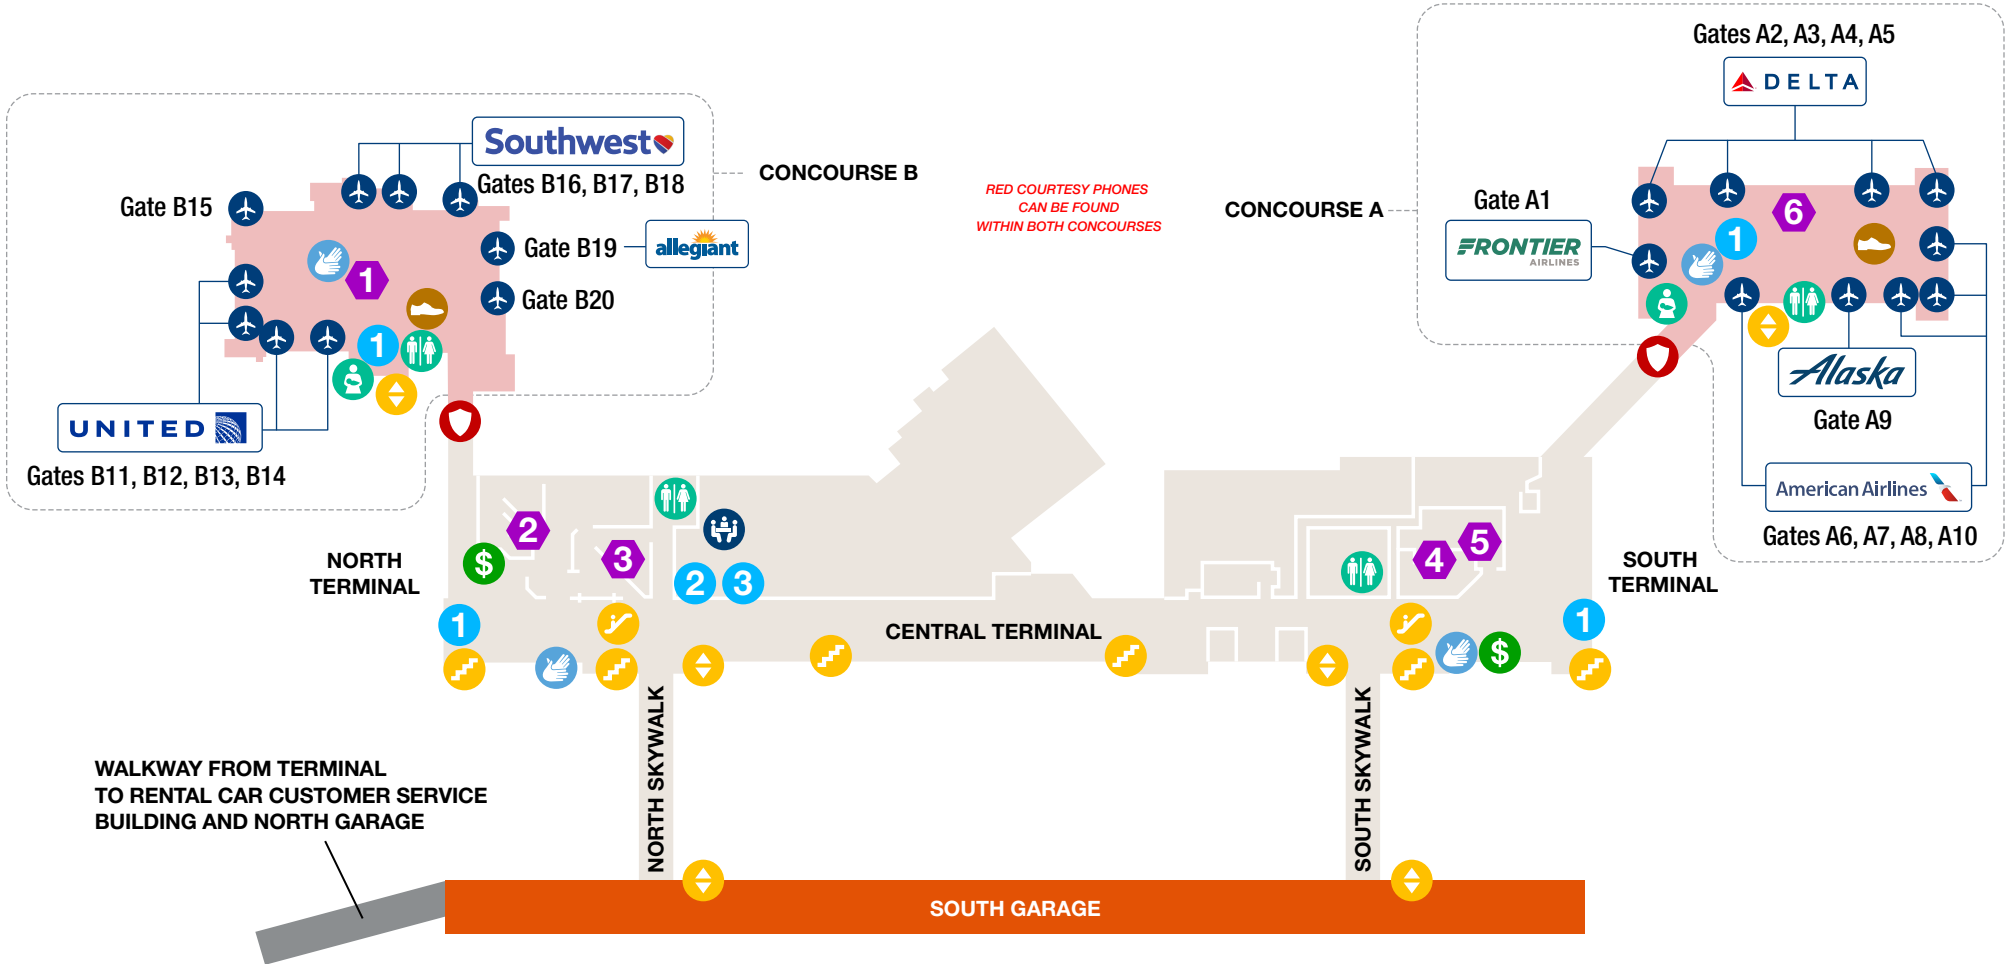

EPPLEY AIRFIELD: Property Overview

AIRLINES, SERVICES & AMENITIES

TRANSPORTATION

FOOD & BEVERAGE

- | | | | | |
|-------------------------|-----------------------|---------------------|---------------------------------|------------------------------|
| Airline Ticket Counters | Restrooms | Stairs | Ground Transportation Center | Simply Scrumptious Snack Bar |
| Baggage Claim | Family Restroom | Escalators | Metro Bus | |
| Baggage Claim Offices | Wells Fargo ATM | Elevators | Taxi | |
| Lost and Found | Service Animal Relief | Main Entrances | ParkOMA Economy Parking Shuttle | |
| Smarte Carte | First Aid Room | Video Relay Service | | |

AIRLINES, SERVICES & AMENITIES

- Airline Gates
- Security Checkpoint
- Wells Fargo ATM
- Shoe Shine
- Eppley Conference Center
- Restrooms
- Mother's Room
- Stairs
- Escalators
- Elevators
- Video Relay Service

FOOD & BEVERAGE

- 1** Concourse B
North Hangar, Scooter's Coffee, Godfather's Pizza, Eat-Fit-Go
- 2** Pauli's Lounge
- 3** North Food Court
KFC, Taco Bell, Salads To Go, Hangar Express, Godfather's Pizza, Blimpie
- 4** Pints-Flights-Bites
- 5** South Food Court
A&W, Godfather's Pizza, Blimpie
- 6** Concourse A
Kracky McGee's

GIFTS & SHOPPING

- 1** Hudson News/Gifts
- 2** Gallery Eppley by Hudson
- 3** Hudson Booksellers

EPPLEY AIRFIELD: Ride App Pickup Area