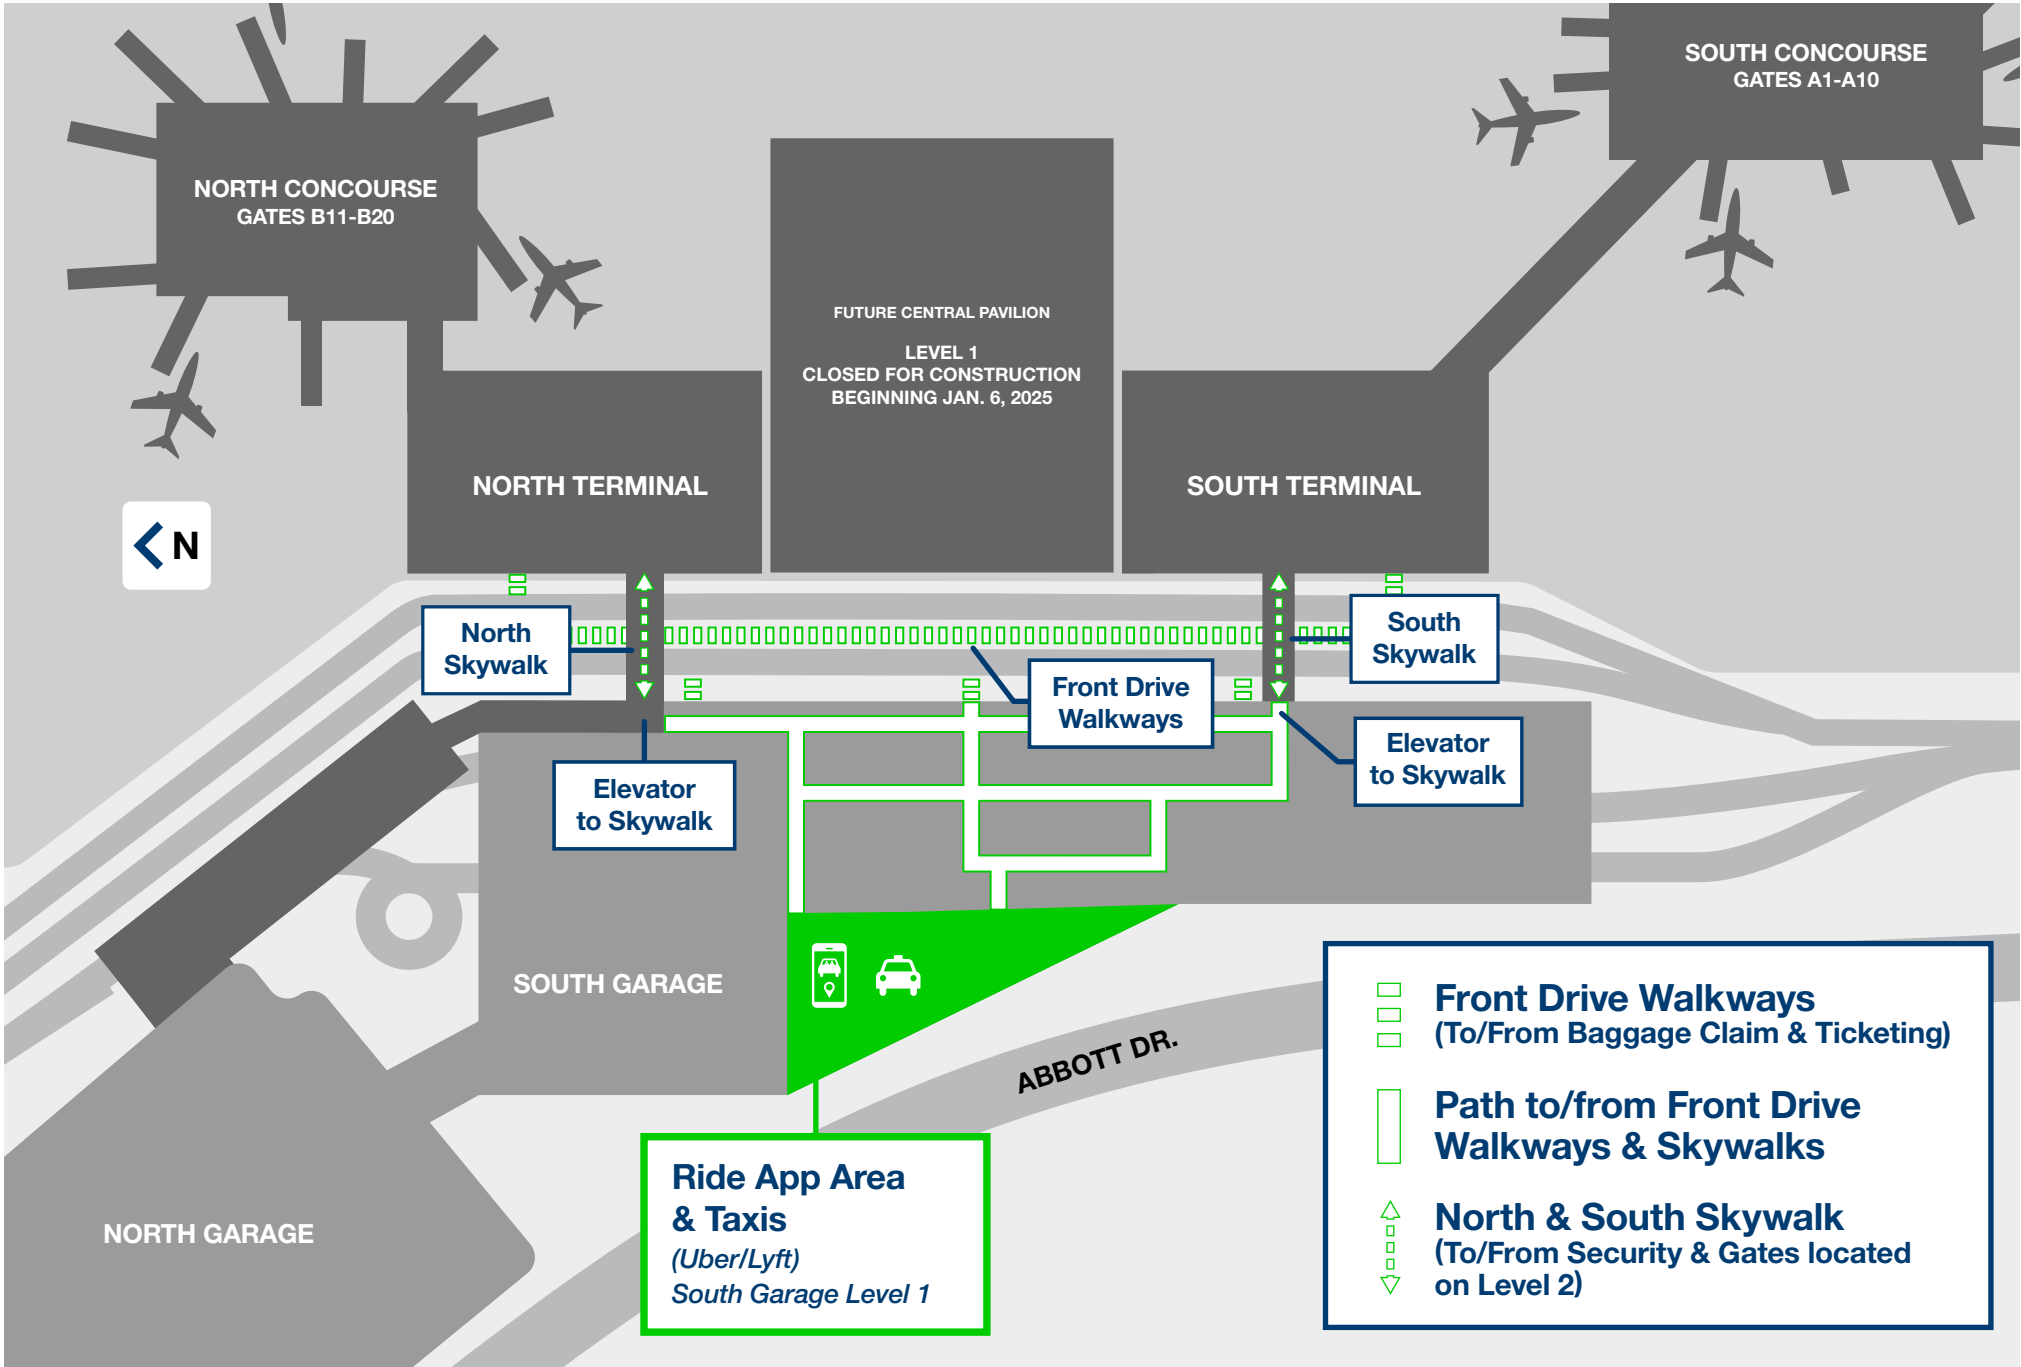

EPPLEY AIRFIELD: Ride App Area (Uber/Lyft) and Taxis

	Front Drive Walkways (To/From Baggage Claim & Ticketing)
	Path to/from Front Drive Walkways & Skywalks
	North & South Skywalk (To/From Security & Gates located on Level 2)

Ride App Area & Taxis
(Uber/Lyft)
South Garage Level 1