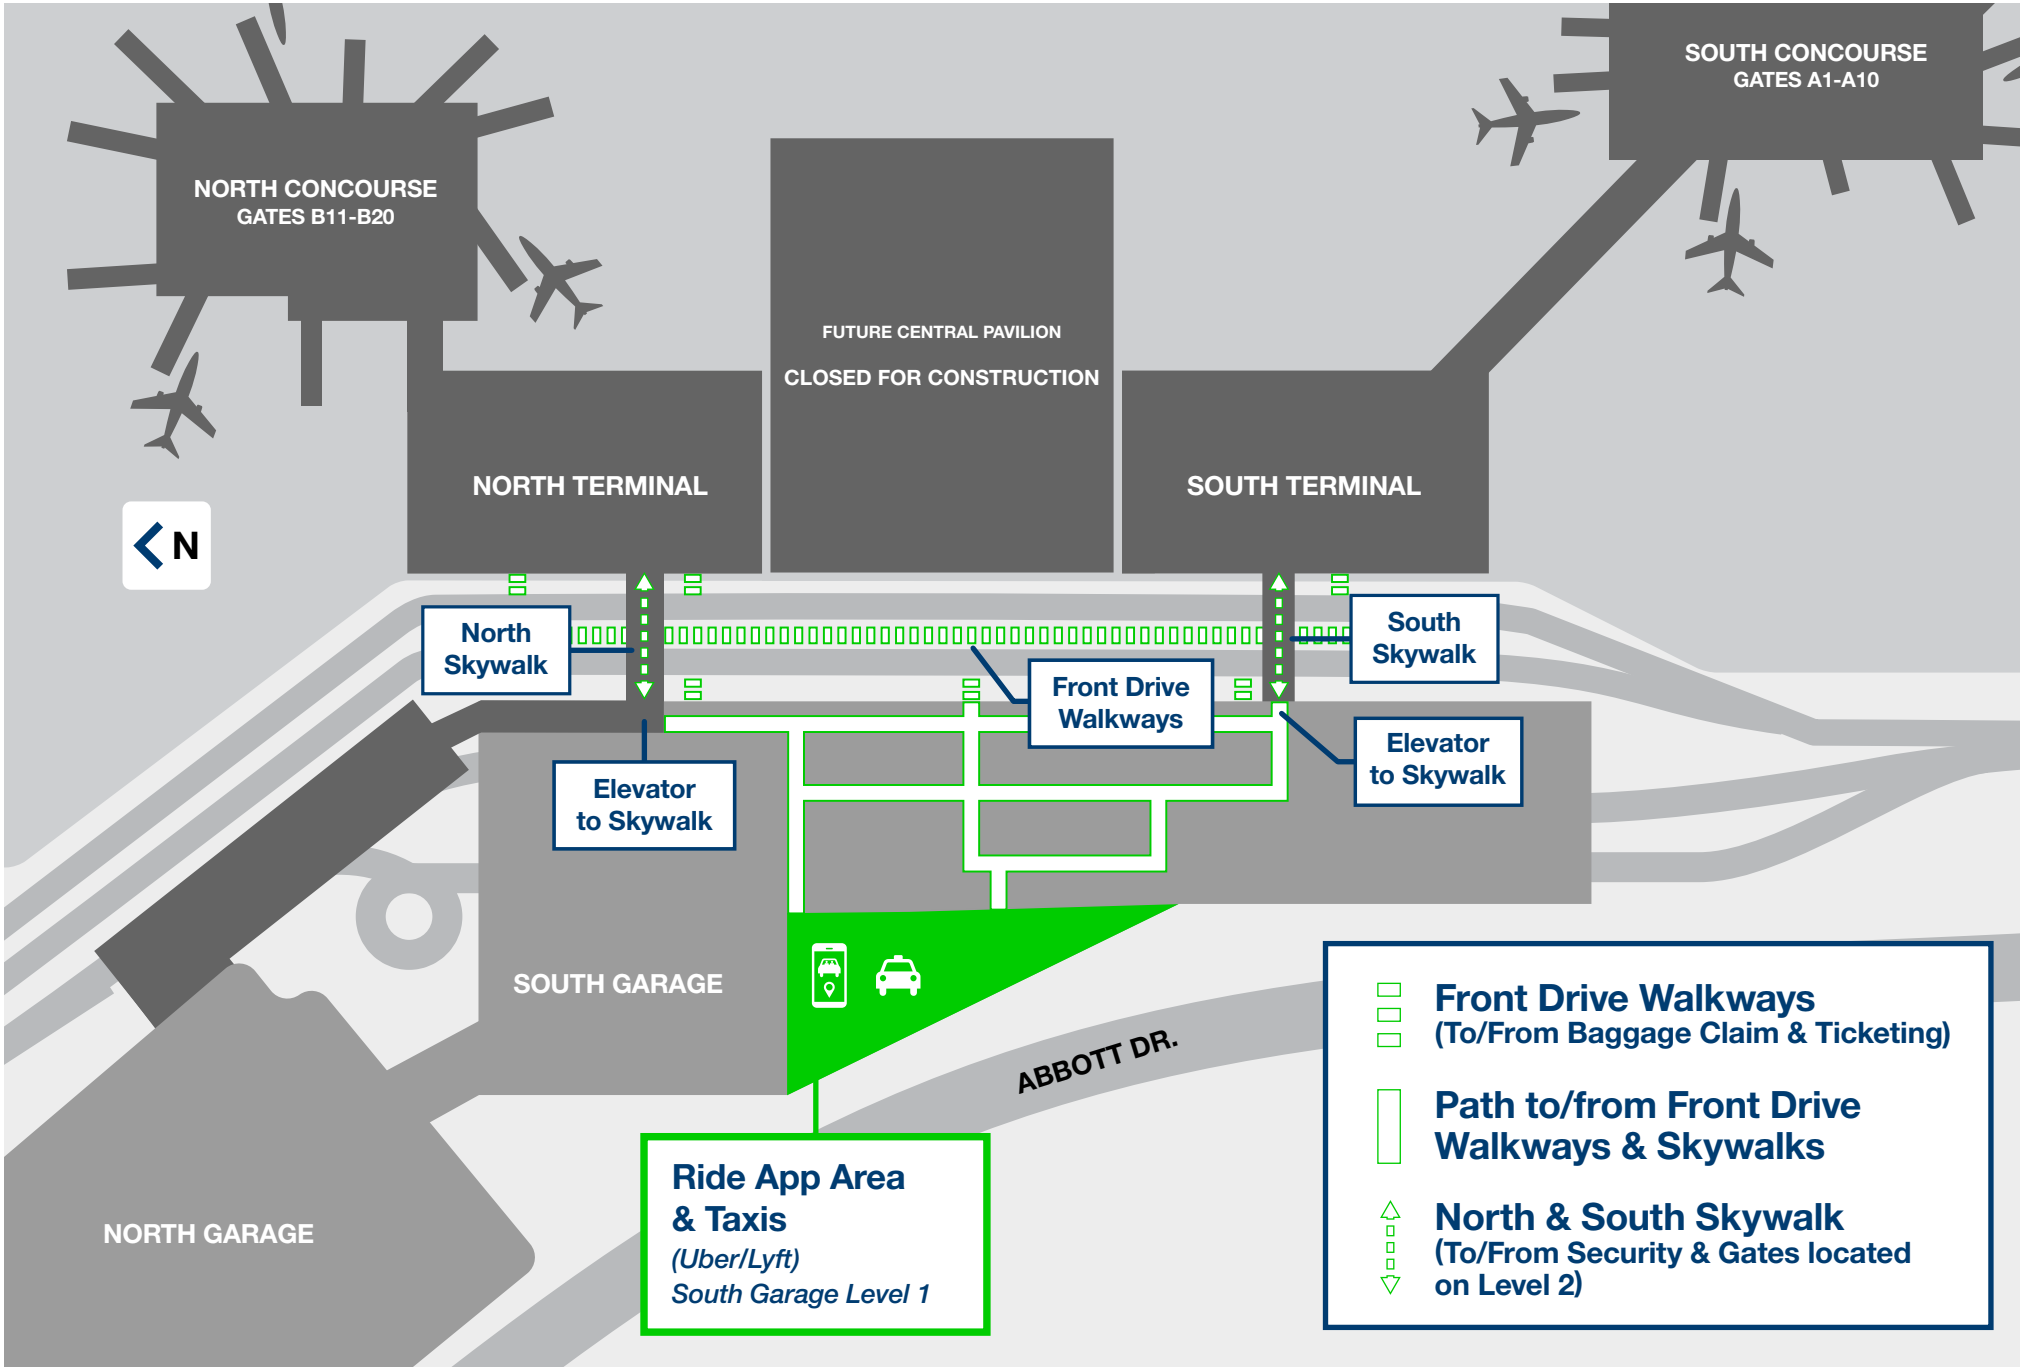

AIRLINES, SERVICES & AMENITIES

- Airline Ticket Counters
- Baggage Claim
- Baggage Claim Offices
- Lost and Found
- Smarte Carte
- Restrooms
- Family Restroom
- Mother's Room
- Video Relay Service
- Service Animal Relief

TRANSPORTATION

- Metro Bus
- Taxi - Located in the Ride App Area
- ParkOMA Economy Parking Shuttle

AIRLINES, SERVICES & AMENITIES | INTERIM DINING & RETAIL CONCESSIONS

- | | | |
|---------------------|------------|---------------------|
| Airline Gates | Stairs | Wells Fargo ATM |
| Security Checkpoint | Escalators | Video Relay Service |
| Restrooms | Elevators | |
| Mother's Room | | |

- | | |
|------------------------|--------------------------|
| NORTH OPTIONS | SOUTH OPTIONS |
| Runway 14R Bar & Grill | OMA Market |
| Hudson News | Hudson News |
| OMA Market | Hudson News |
| | Runway 18-36 Bar & Grill |

EPPLEY AIRFIELD: Ride App Area (Uber/Lyft) and Taxis

LEVEL 1 »

Traveler Walking Paths Points of Interest

CONSTRUCTION NAVIGATION MAP

Effective May 5, 2026

LEVEL 2 »

— Traveler Walking Paths ○ Points of Interest