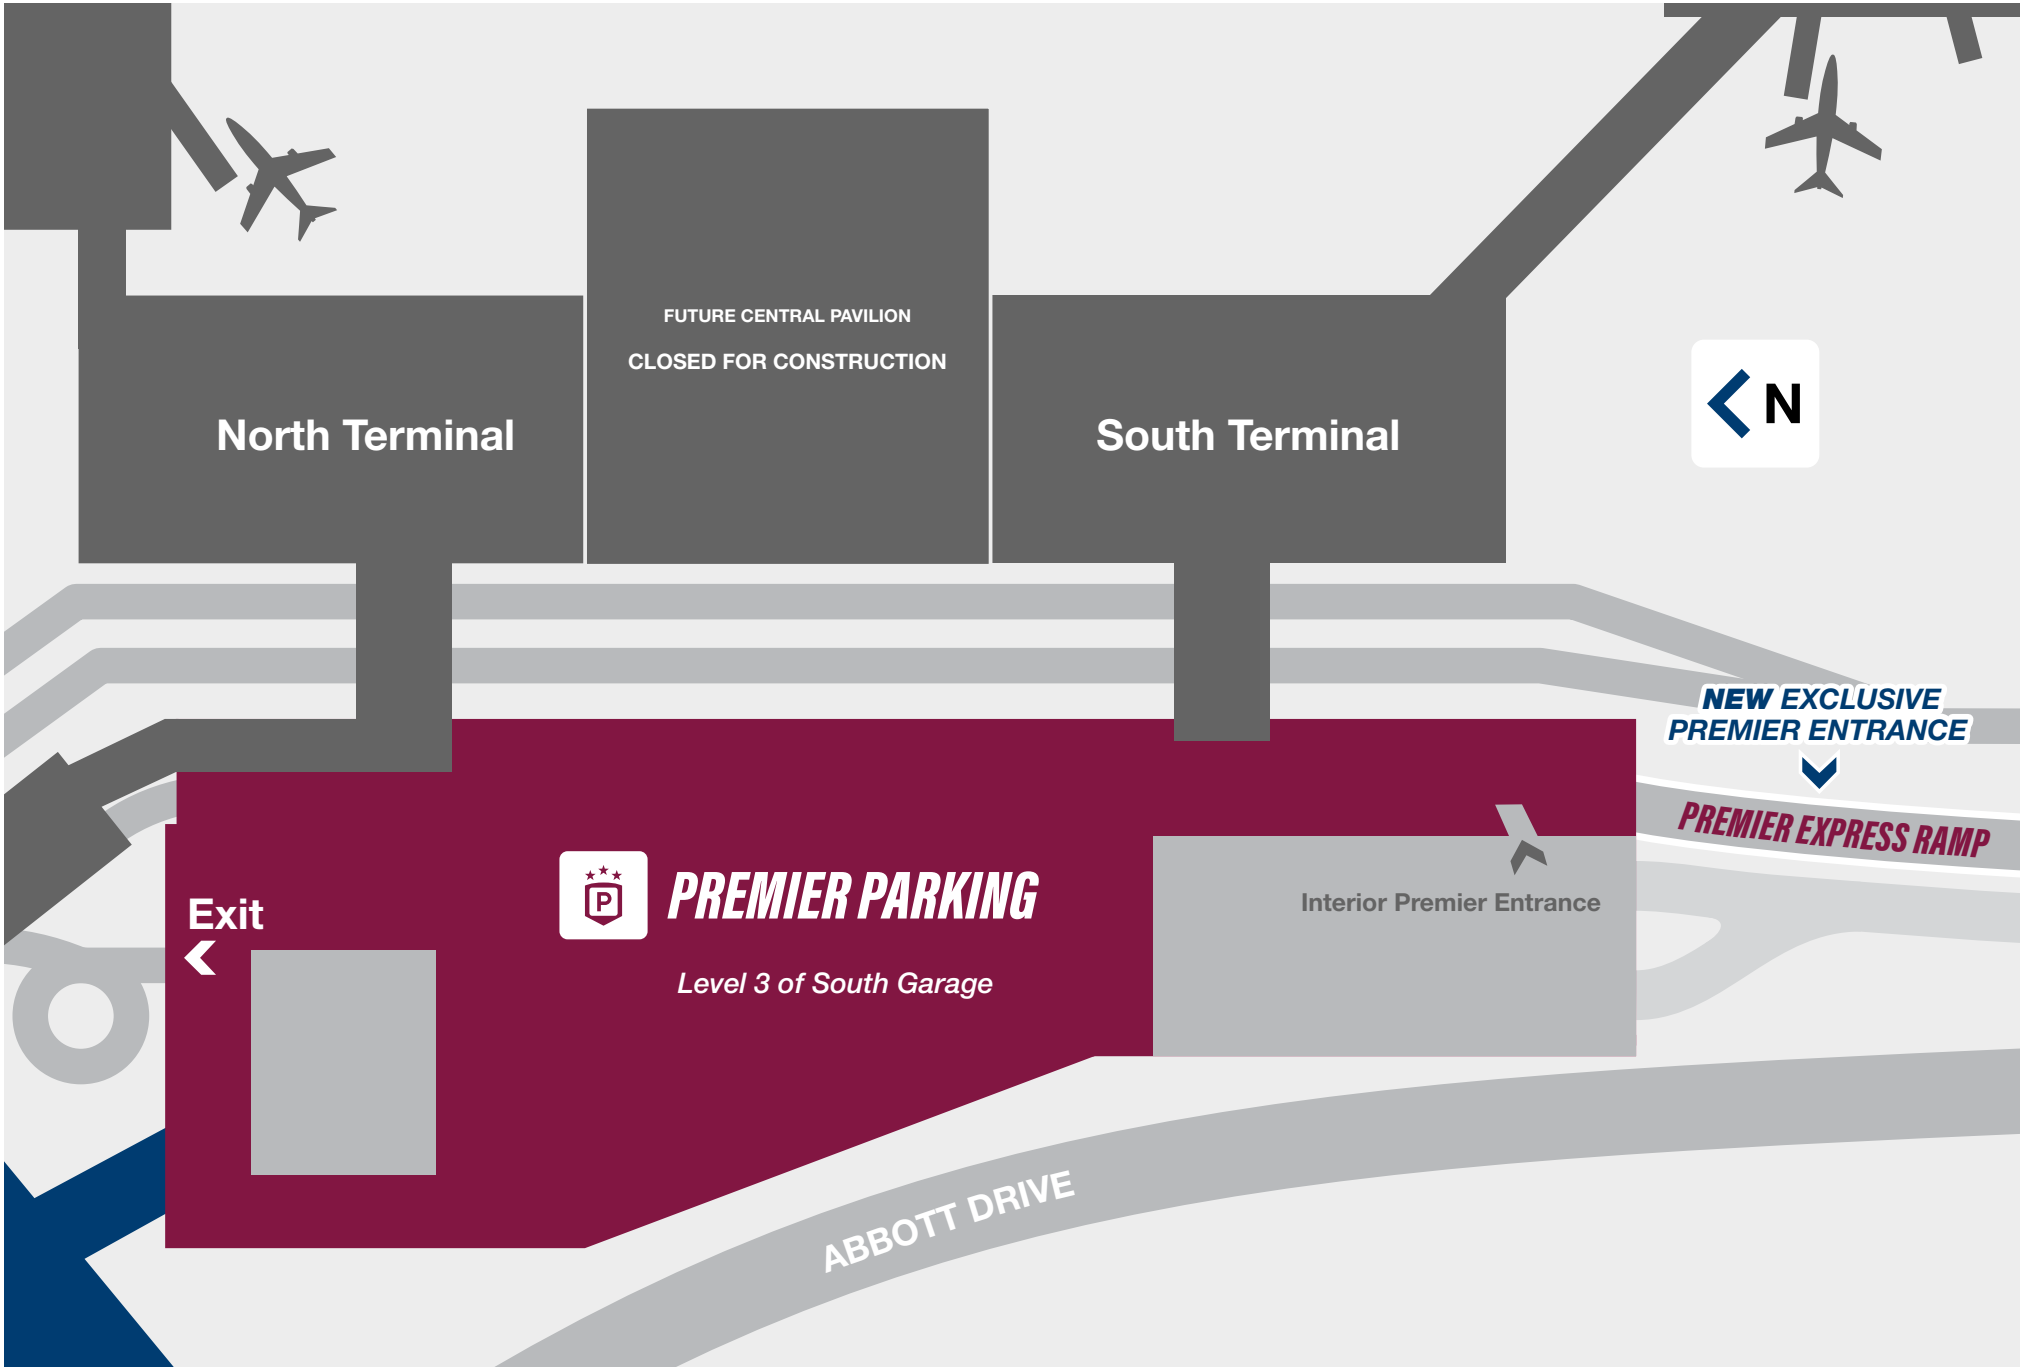

AIRLINES, SERVICES & AMENITIES

- Airline Ticket Counters
- Baggage Claim
- Baggage Claim Offices
- Lost and Found
- Smarte Carte
- Restrooms
- Family Restroom
- Mother's Room
- Video Relay Service
- Service Animal Relief

TRANSPORTATION

- Metro Bus
- Taxi - Located in the Ride App Area
- ParkOMA Economy Parking Shuttle

AIRLINES, SERVICES & AMENITIES | INTERIM DINING & RETAIL CONCESSIONS

- | | | |
|---------------------|------------|---------------------|
| Airline Gates | Stairs | Wells Fargo ATM |
| Security Checkpoint | Escalators | Video Relay Service |
| Restrooms | Elevators | |
| Mother's Room | | |

- | | |
|------------------------|--------------------------|
| NORTH OPTIONS | SOUTH OPTIONS |
| Runway 14R Bar & Grill | OMA Market |
| Hudson News | Hudson News |
| OMA Market | Hudson News |
| | Runway 18-36 Bar & Grill |

EPPLEY AIRFIELD: Ride App Area (Uber/Lyft) and Taxis

LEVEL 1 »

Traveler Walking Paths Points of Interest

CONSTRUCTION NAVIGATION MAP

Effective May 5, 2026

LEVEL 2 »

— Traveler Walking Paths ○ Points of Interest