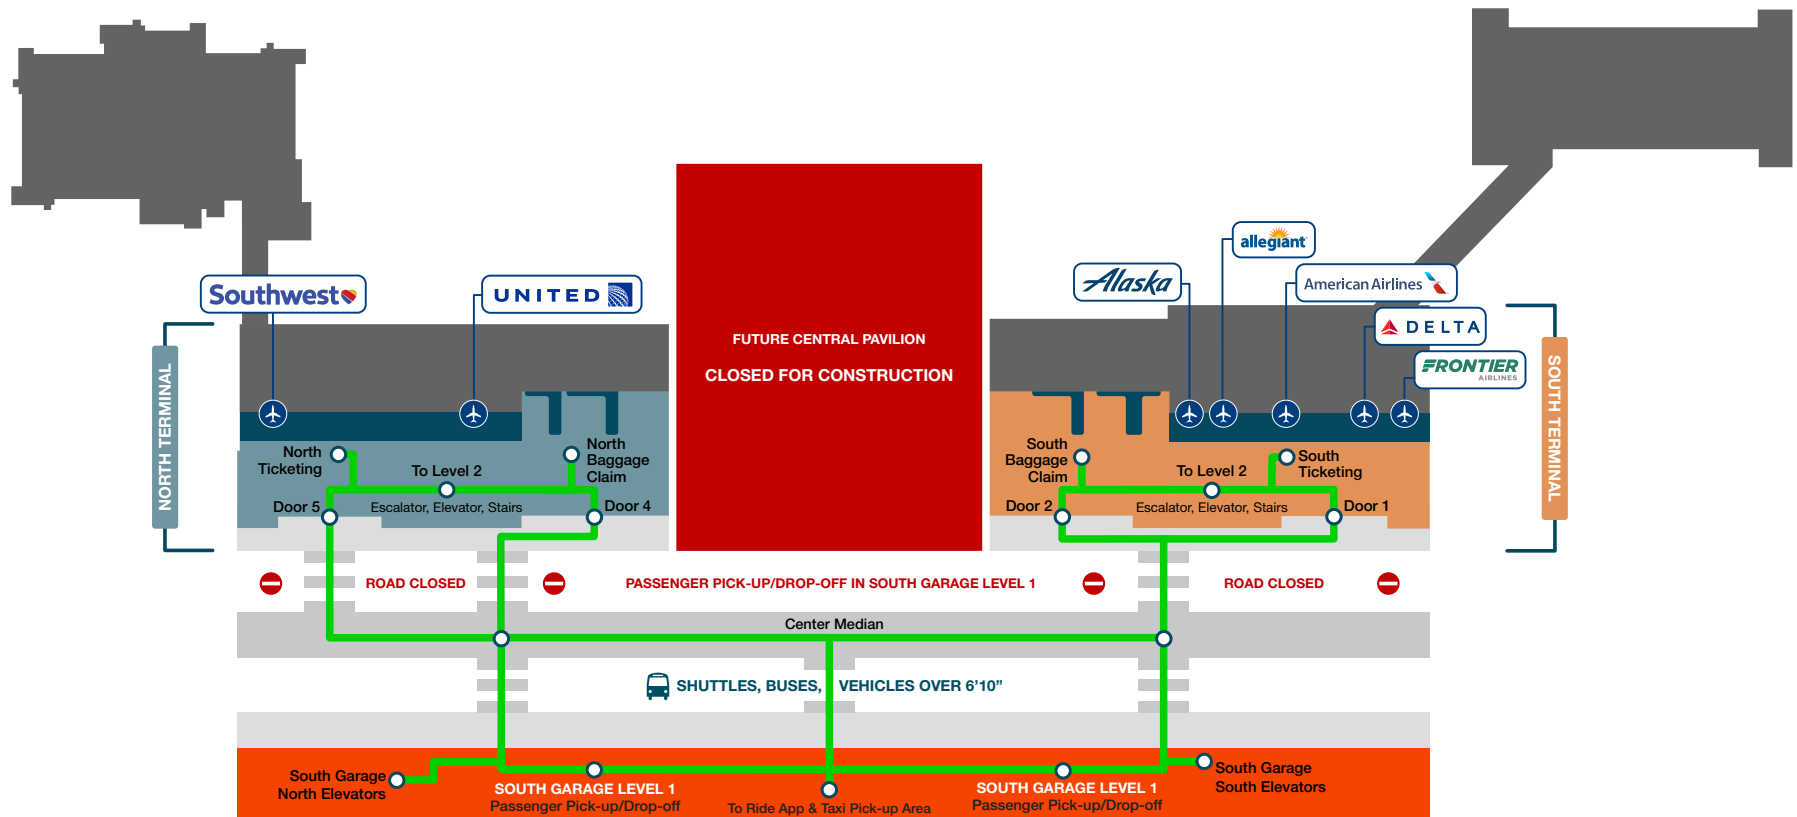

AIRLINES, SERVICES & AMENITIES

- Airline Ticket Counters
- Baggage Claim
- Baggage Claim Offices
- Lost and Found
- Smarte Carte
- Restrooms
- Family Restroom
- Mother's Room
- Video Relay Service
- Service Animal Relief

TRANSPORTATION

- Metro Bus
- Taxi - Located in the Ride App Area
- ParkOMA Economy Parking Shuttle

AIRLINES, SERVICES & AMENITIES | INTERIM DINING & RETAIL CONCESSIONS

- | | | |
|---------------------|------------|---------------------|
| Airline Gates | Stairs | Wells Fargo ATM |
| Security Checkpoint | Escalators | Video Relay Service |
| Restrooms | Elevators | |
| Mother's Room | | |

- | | |
|------------------------|--------------------------|
| NORTH OPTIONS | SOUTH OPTIONS |
| Runway 14R Bar & Grill | OMA Market |
| Hudson News | Hudson News |
| OMA Market | Hudson News |
| | Runway 18-36 Bar & Grill |

EPPLEY AIRFIELD: Ride App Area (Uber/Lyft) and Taxis

LEVEL 1 »

Traveler Walking Paths Points of Interest

CONSTRUCTION NAVIGATION MAP

Effective May 5, 2026

LEVEL 2 »

— Traveler Walking Paths ○ Points of Interest