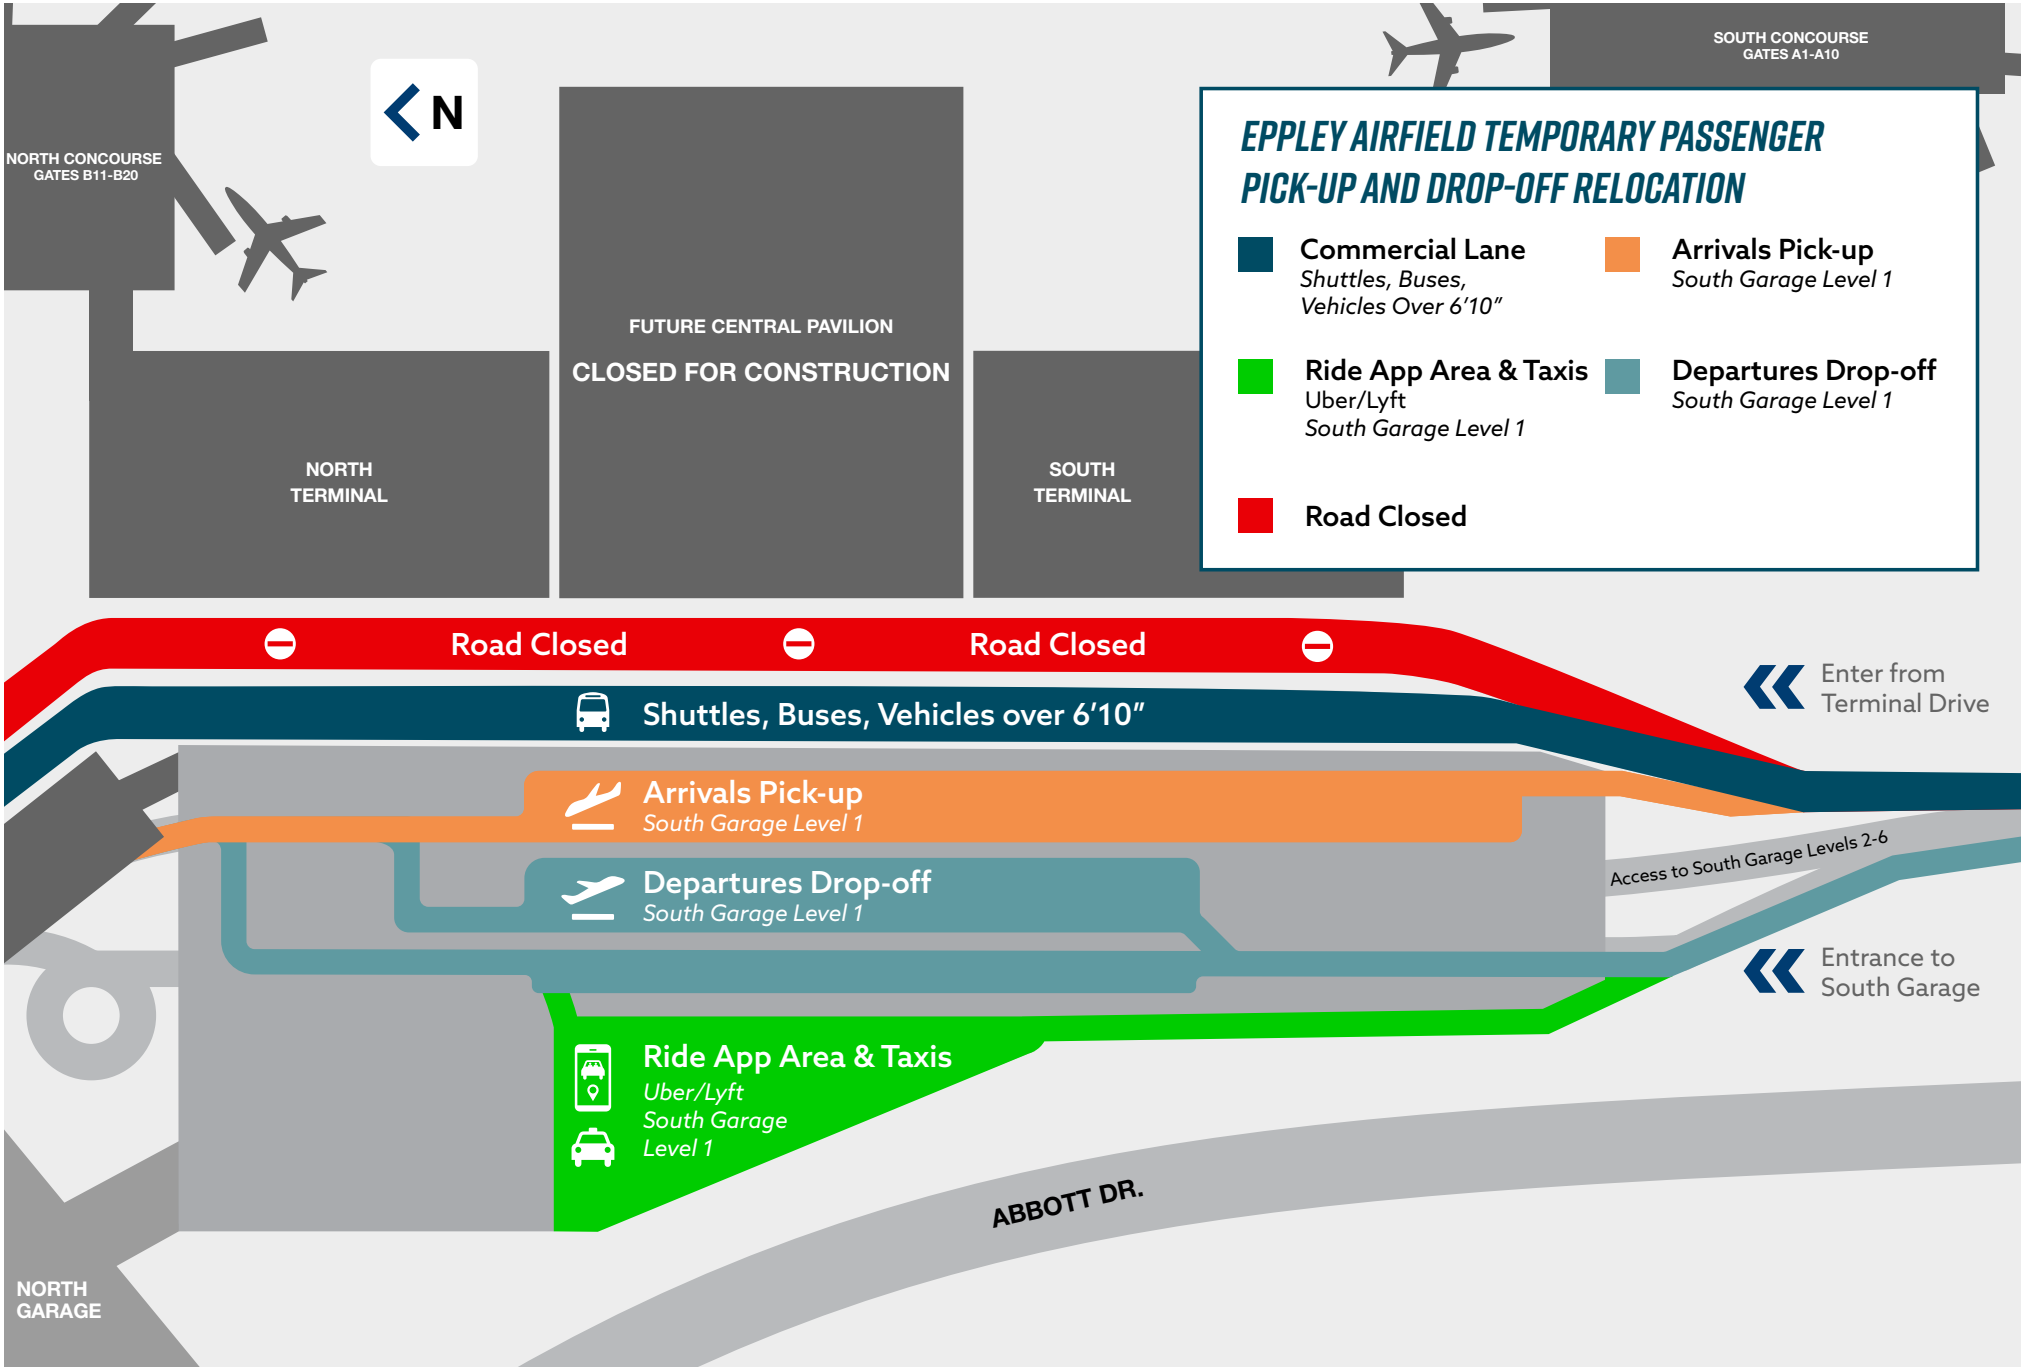

AIRLINES, SERVICES & AMENITIES

- Airline Ticket Counters
- Baggage Claim
- Baggage Claim Offices
- Lost and Found
- Smarte Carte
- Restrooms
- Family Restroom
- Mother's Room
- Video Relay Service
- Service Animal Relief

TRANSPORTATION

- Metro Bus
- Taxi - Located in the Ride App Area
- ParkOMA Economy Parking Shuttle

AIRLINES, SERVICES & AMENITIES | INTERIM DINING & RETAIL CONCESSIONS

- | | | |
|---------------------|------------|---------------------|
| Airline Gates | Stairs | Wells Fargo ATM |
| Security Checkpoint | Escalators | Video Relay Service |
| Restrooms | Elevators | |
| Mother's Room | | |

- | | |
|------------------------|--------------------------|
| NORTH OPTIONS | SOUTH OPTIONS |
| Runway 14R Bar & Grill | OMA Market |
| Hudson News | Hudson News |
| OMA Market | Hudson News |
| | Runway 18-36 Bar & Grill |

EPPLEY AIRFIELD: Ride App Area (Uber/Lyft) and Taxis

LEVEL 1 »

Traveler Walking Paths Points of Interest

CONSTRUCTION NAVIGATION MAP

Effective May 5, 2026

LEVEL 2 »

— Traveler Walking Paths ○ Points of Interest