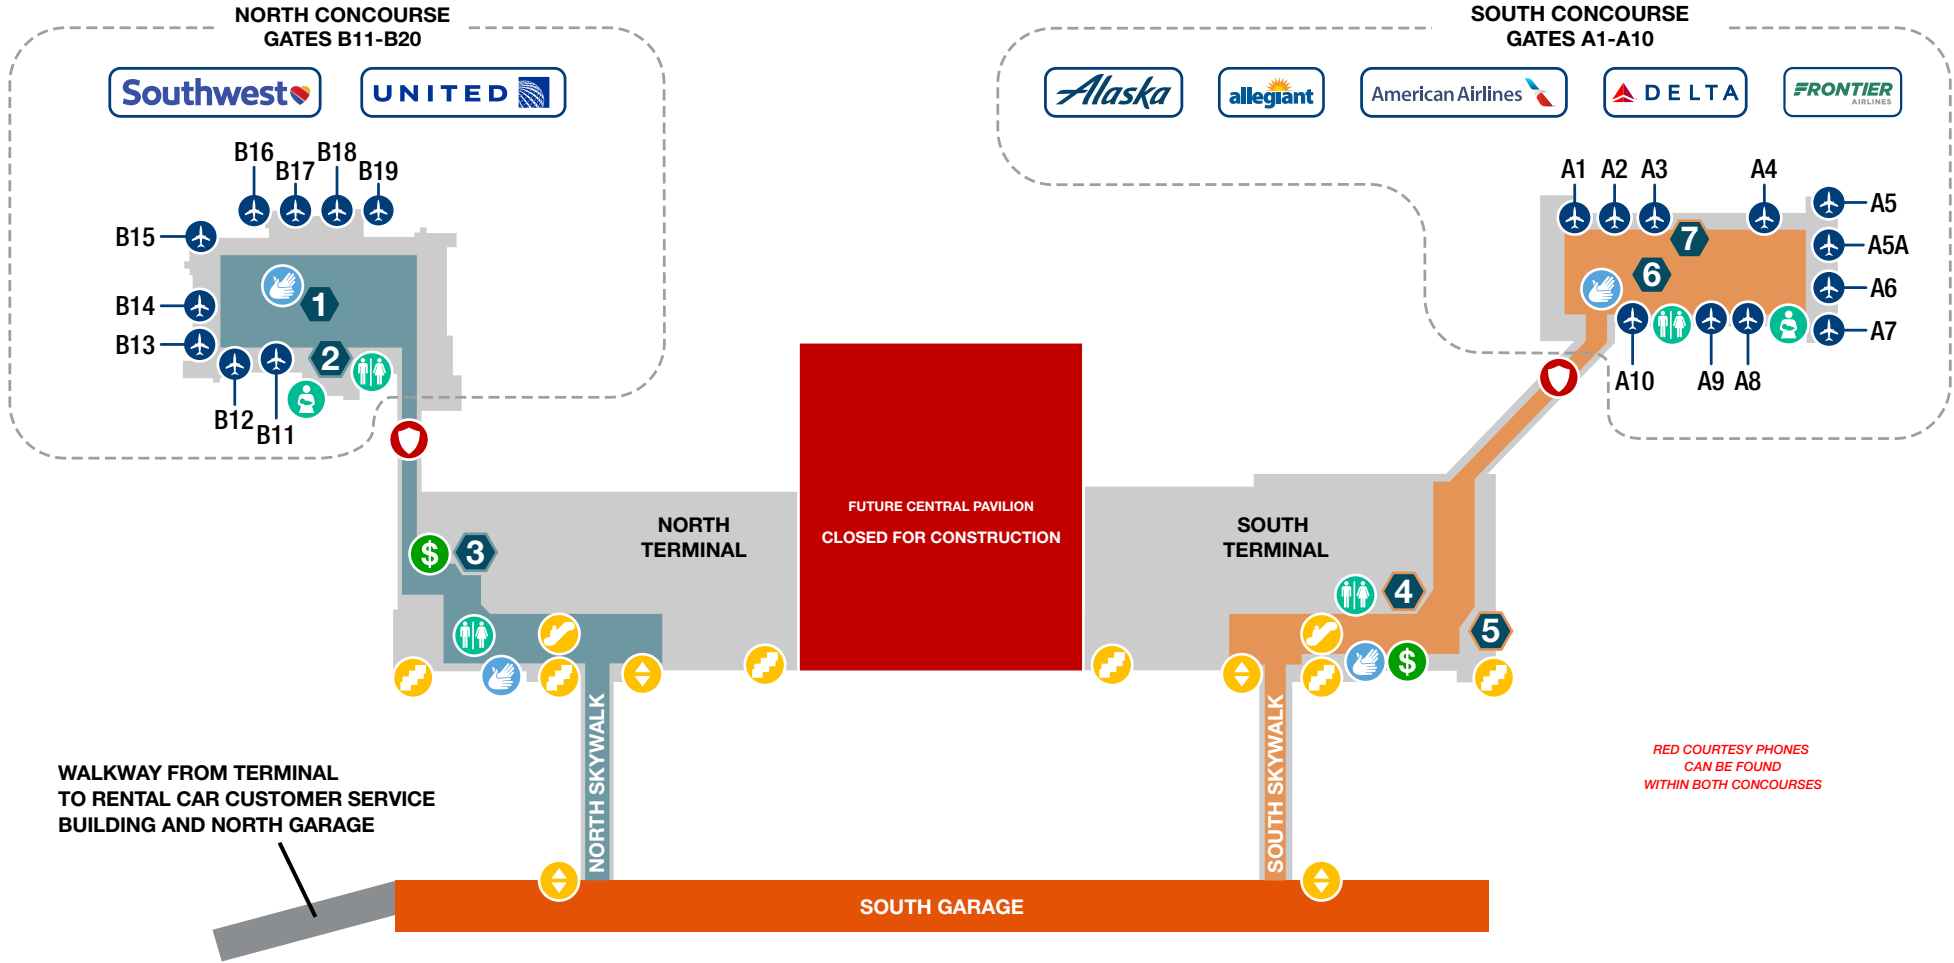

AIRLINES, SERVICES & AMENITIES

- Airline Ticket Counters
- Baggage Claim
- Baggage Claim Offices
- Lost and Found
- Smarte Carte
- Restrooms
- Family Restroom
- Mother's Room
- Video Relay Service
- Service Animal Relief

TRANSPORTATION

- Metro Bus
- Taxi - Located in the Ride App Area
- ParkOMA Economy Parking Shuttle

AIRLINES, SERVICES & AMENITIES | INTERIM DINING & RETAIL CONCESSIONS

- | | | |
|---------------------|------------|---------------------|
| Airline Gates | Stairs | Wells Fargo ATM |
| Security Checkpoint | Escalators | Video Relay Service |
| Restrooms | Elevators | |
| Mother's Room | | |

- | | |
|------------------------|--------------------------|
| NORTH OPTIONS | SOUTH OPTIONS |
| Runway 14R Bar & Grill | OMA Market |
| Hudson News | Hudson News |
| OMA Market | Hudson News |
| | Runway 18-36 Bar & Grill |

EPPLEY AIRFIELD: Ride App Area (Uber/Lyft) and Taxis

LEVEL 1 »

Traveler Walking Paths Points of Interest

CONSTRUCTION NAVIGATION MAP

Effective May 5, 2026

LEVEL 2 »

— Traveler Walking Paths ○ Points of Interest