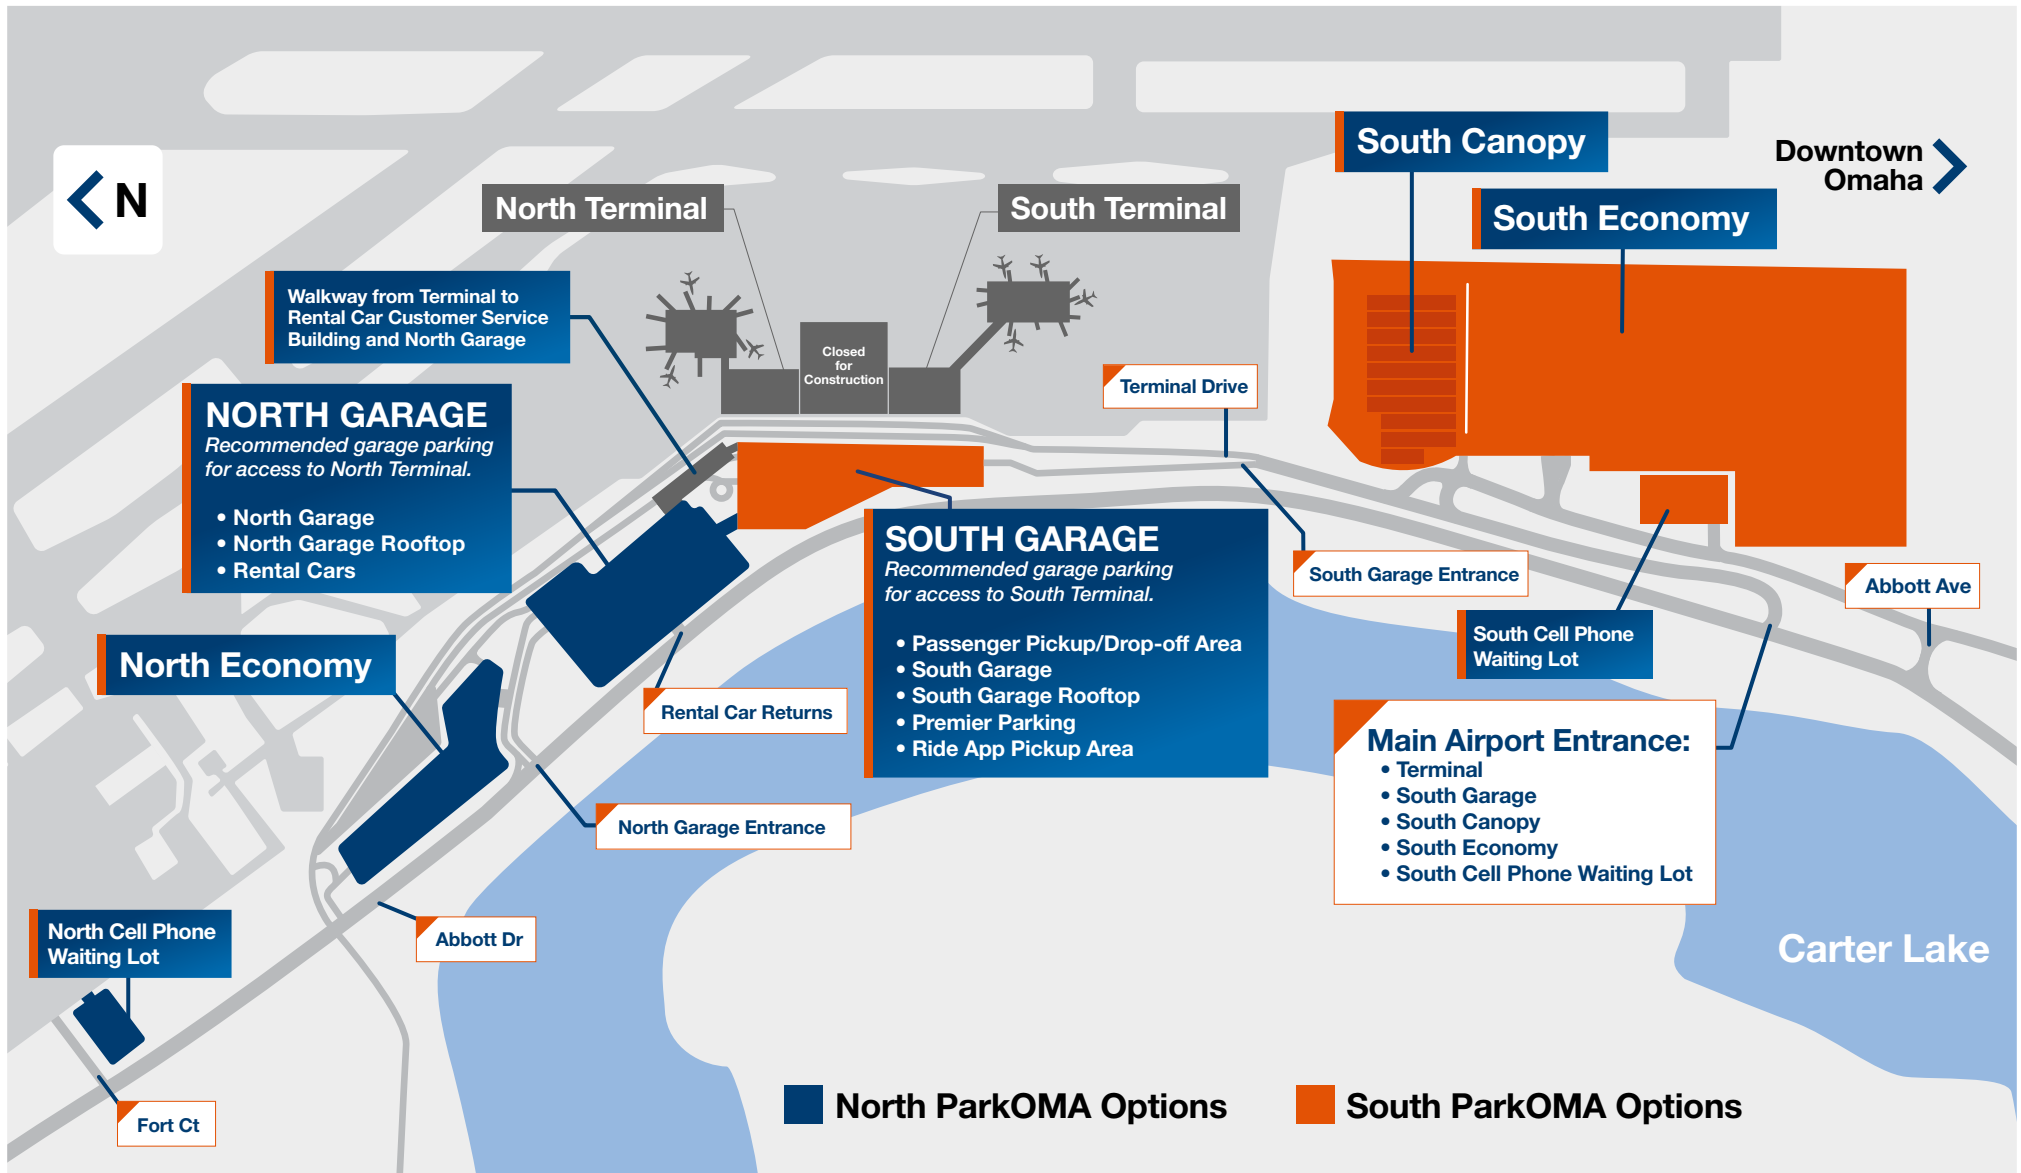

AIRLINES, SERVICES & AMENITIES

- Airline Ticket Counters
- Baggage Claim
- Baggage Claim Offices
- Lost and Found
- Smarte Carte
- Restrooms
- Family Restroom
- Mother's Room
- Video Relay Service
- Service Animal Relief

TRANSPORTATION

- Metro Bus
- Taxi - Located in the Ride App Area
- ParkOMA Economy Parking Shuttle

AIRLINES, SERVICES & AMENITIES | INTERIM DINING & RETAIL CONCESSIONS

- | | | |
|---------------------|------------|---------------------|
| Airline Gates | Stairs | Wells Fargo ATM |
| Security Checkpoint | Escalators | Video Relay Service |
| Restrooms | Elevators | |
| Mother's Room | | |

- | | |
|------------------------|--------------------------|
| NORTH OPTIONS | SOUTH OPTIONS |
| Runway 14R Bar & Grill | OMA Market |
| Hudson News | Hudson News |
| OMA Market | Hudson News |
| | Runway 18-36 Bar & Grill |

EPPLEY AIRFIELD: Ride App Area (Uber/Lyft) and Taxis

LEVEL 1 »

Traveler Walking Paths Points of Interest

CONSTRUCTION NAVIGATION MAP

Effective May 5, 2026

LEVEL 2 »

— Traveler Walking Paths ○ Points of Interest